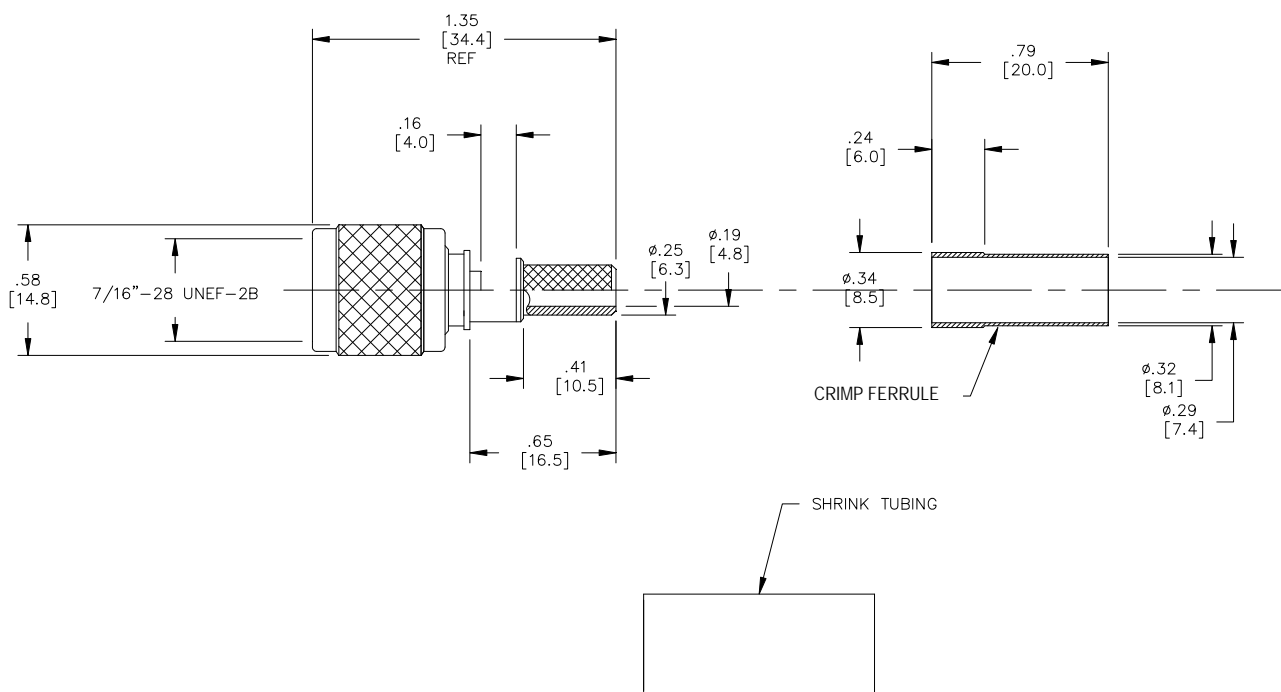

Model 73057
TNC Plug, 50 Ohm, Crimp Type, RG59, 62

Model 73057
TNC Plug, 50 Ohm, Crimp Type, RG59, 62

Features

- DC – 6GHz bandwidth.
- Connectors are precision machined.
- Meets interface requirements MIL-C-39012.
- Connector accepts cable types RG/U: 59, 62

Materials

Center Conductor, Male: Brass, Gold Plated
Connector Body: Brass, Nickel Plated
Crimp Ferrule: Brass, Nickel Plated
Insulators: PTFE

Specifications

Impedance: 50Ω
Frequency Range: DC – 6GHz
Contact Resistance:
Center Conductor: ≤1.5 mΩ
Outer Conductor: ≤0.2 mΩ
Insulation Resistance: ≥ 5000 MΩ
Dielectric Withstand Voltage: 1500V
For CE compliance, do not hold in hand when voltages exceed 33 Vrms / 70 Vdc.
Number of Insertions: 500 cycles minimum

All dimensions are in inches. Tolerances (except noted): .xx = ±.02" (.51 mm), .xxx = ± .005" (.127 mm). All specifications are to the latest revisions. Specifications are subject to change without notice. Registered trademarks are the property of their respective companies.