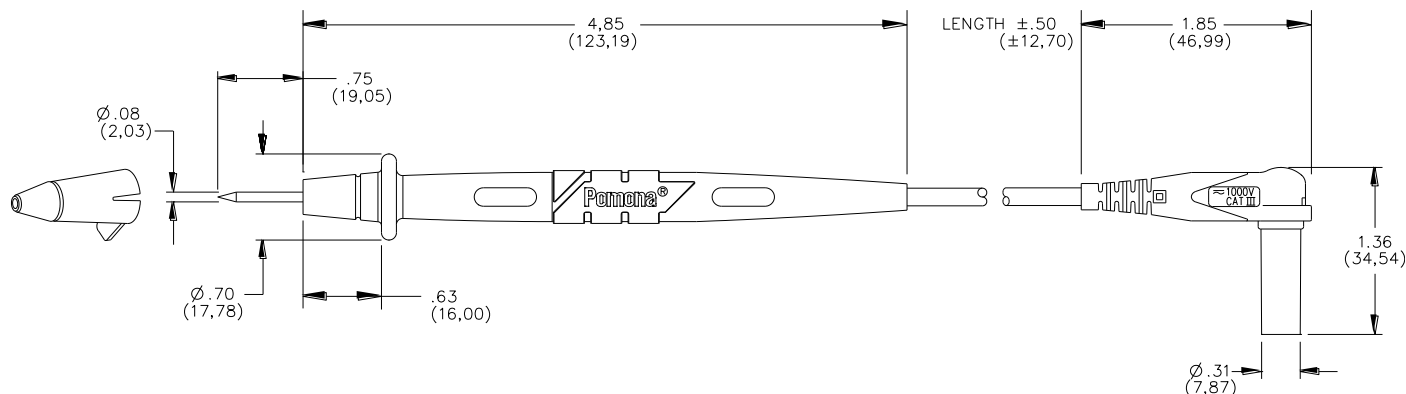

Model 5898 Replacement Test Lead Sets

FEATURES:

- Designed for Fluke, Amprobe, H-P, Tektronix and Wavetek DMM's with 4mm sheathed banana plugs.
- Probe body incorporates a two-step mold process. First step is Polypropylene for probe rigidity. Second step is Santoprene® rubber for handling comfort, added insulation protection and wire strain relief.
- Probe body and banana plug are molded directly to the wire for robust pull strength.
- Wire is a high strand count silicone wire for extreme flexibility and high temperature resistance.
- Wear indication with dual extruded silicone leads shows white inner layer for increased safety.
- Stainless Steel tip features high conductivity for precision measurements.
- Banana plug spring is nickel-plated beryllium copper for long insertion life.

MATERIALS:

Probe Body: Outer Insulation – Santoprene® Rubber, Color: Gray
Inner Insulation – Polypropylene, Color: One Black, One Red
Tip – Stainless Steel

Wire: 18 AWG, 192 x 41 bare copper, Silicone Insulation, O.D. 0.144" (3,66mm). Length: 48" (122cm)

Banana Plug: Body – Brass, Nickel Plated
Spring – Beryllium Copper, Nickel Plated

Insulation – Polypropylene, Color: One Black, One Red

RATINGS:

Operating Voltage: IEC 61010-031, CAT III 1000 V (with protective cap), CAT II 1000 V (without protective cap)
Current: 10 Amperes

Where to Buy: www.pomonaelectronics.com

All dimensions are in inches. Tolerances (except noted): .xx = ±.02" (.51 mm), .xxx = ±.005" (.127 mm). All specifications are to the latest revisions. Specifications are subject to change without notice. Registered trademarks are the property of their respective companies.