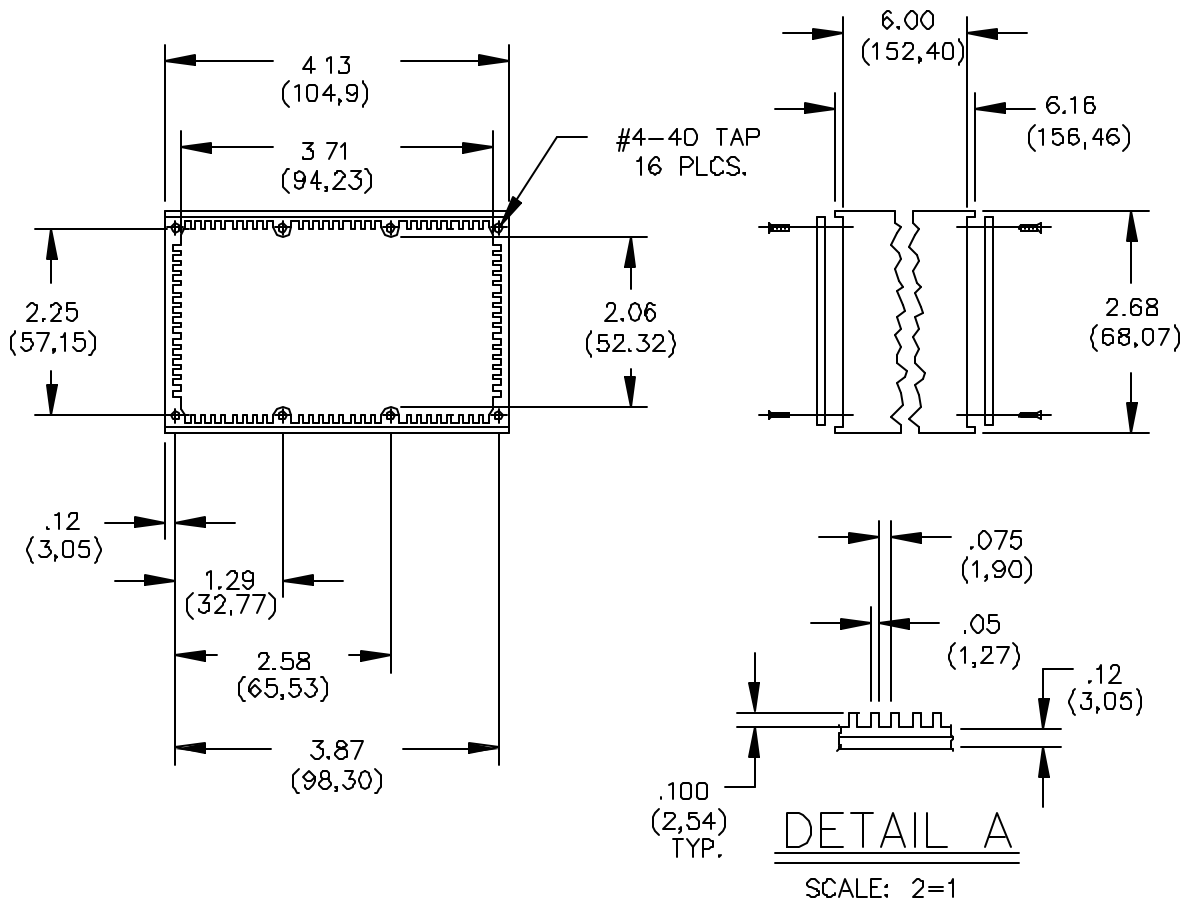

## Model 3743 Unpainted Shielded Housing, 6" High With Card Guides

### MATERIALS:

Shielded Housing: Extruded Aluminum, Alloy 6063-T5

Finish: None

Cover: 2 each, 2.03 (.080) thick Aluminum, Alloy 1100-H14

Finish: Clear anodized per MIL-A-8625

Screws: 16 each, #4-40 x 6.35 (1/4) Flat Head

### ORDERING INFORMATION: Model 3743

All dimensions are in inches. Tolerances (except noted): .xx = ±.02" (.51 mm), .xxx = ±.005" (.127 mm).  
All specifications are to the latest revisions. Specifications are subject to change without notice.  
Registered trademarks are the property of their respective companies.