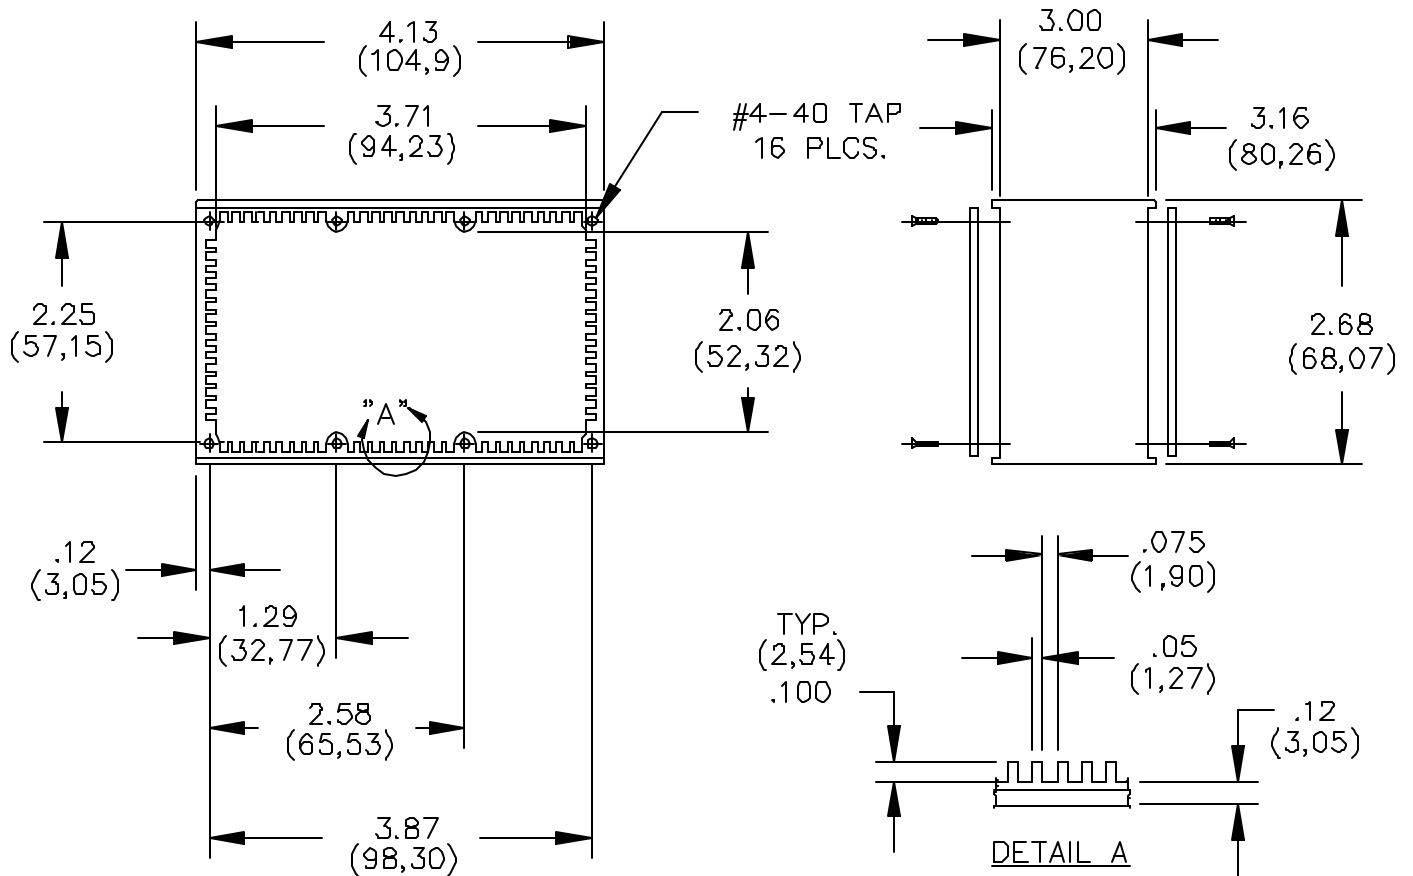

## Model 3311 Size G Extruded Aluminum Box With Cover

### MATERIALS:

Shielded Housing: Extruded Aluminum, Alloy 6063-ST  
 Finish: Blue baked enamel per Federal Standard 595,  
 #25109 over primer wash per DOD-P-15328.  
 Cover: 2 each, 2.03 (.080) thick Aluminum, Alloy  
 1100-H14

Finish: Clear anodized per MIL-A-8625

Screws: 16 each #4-40 x 6.35 (1/4") Flat head with  
 blue zinc plating

### ORDERING INFORMATION: Model 3311

All dimensions are in inches. Tolerances (except noted): .xx = ±.02" (.51 mm), .xxx = ±.005" (.127 mm).  
 All specifications are to the latest revisions. Specifications are subject to change without notice.  
 Registered trademarks are the property of their respective companies.