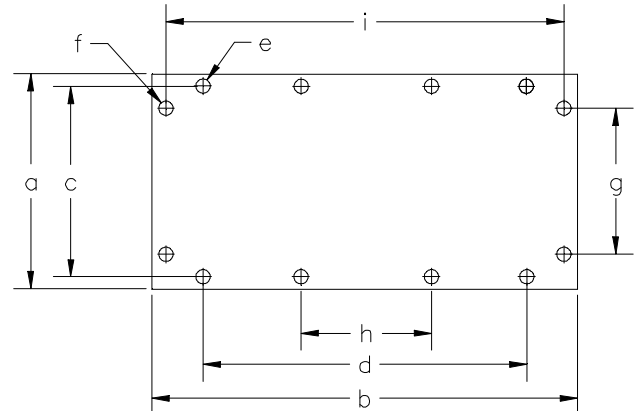

REPLACEMENT COVER

FIG. 1

MOUNTING COVER

FIG. 2

REPLACEMENT COVER

FIG. 3

MOUNTING COVER

FIG. 4

Model	Fits Box Size	Fig.	Material	Material Thickness	a	b	c	d	e	f	g	h	i
4742	Miniature	1	1100-H14	.040	1.04	1.41	.843	1.22	.096				
3729	Miniature	3	6061-T6	.080	1.15	2.50	.843	2.19	.150	.100		1.22	
4245	A	1	1100-H14	.040	1.03	2.16	.843	1.97	.096				
3728	A	3	6061-T6	.080	1.15	3.25	.843	2.94	.150	.100		1.96	
4246	B	1	1100-H14	.040	1.28	2.16	1.09	1.97					
3719	B	3	6061-T6	.090	1.40	3.25	1.09	2.94	.150	.100		1.96	

All dimensions are in inches. Tolerances (except noted): .xx = ±.02" (.51 mm), .xxx = ±.005" (.127 mm).

All specifications are to the latest revisions. Specifications are subject to change without notice.