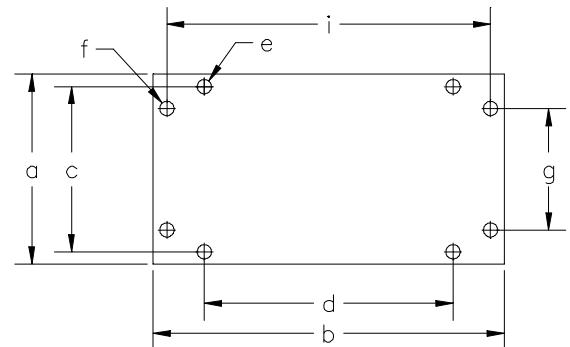

REPLACEMENT COVER

FIG. 1

MOUNTING COVER

FIG. 2

REPLACEMENT COVER

FIG. 3

MOUNTING COVER

FIG. 4

Model	Fits Box Size	Fig.	Material	Material Thickness	a	b	c	d	e	f	g	h	i
4742	Miniature	1	1100-H14	.040	1.04	1.41	.843	1.22	.096				
3729	Miniature	3	6061-T6	.080	1.15	2.50	.843	2.19	.150	.100		1.22	
4245	A	1	1100-H14	.040	1.03	2.16	.843	1.97	.096				
3728	A	3	6061-T6	.080	1.15	3.25	.843	2.94	.150	.100		1.96	
4246	B	1	1100-H14	.040	1.28	2.16	1.09	1.97					
3719	B	3	6061-T6	.090	1.40	3.25	1.09	2.94	.150	.100		1.96	

All dimensions are in inches. Tolerances (except noted): .xx = ±.02" (.51 mm), .xxx = ±.005" (.127 mm).

All specifications are to the latest revisions. Specifications are subject to change without notice.