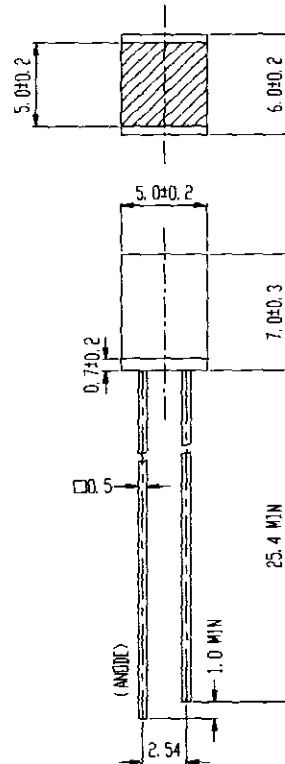

EVERLIGHT ELECTRONICS CO.,LTD.

DATA SHEET

PART NO. : 583SURD/S530-A3

DATE : 2002/12/12

DEPARTMENT : CHR&D1

REVISION : 1

RECEIVED			
<input checked="" type="checkbox"/> MASS PRODUCTION			
<input type="checkbox"/> PRELIMINARY			
<input type="checkbox"/> CUSTOMER DESIGN			
DEVICE NUMBER : CDLE-058-017			
PAGE : 4			
CUSTOMER	DESIGNER	CHECKER	APPROVER

EVERLIGHT ELECTRONICS CO.,LTD.

Device Number : CDLE-058-017 REV.: 1

5.0*5.0mm Square Type LED Lamps

PART NO. : 583SURD/S530-A3

ECN: _____

Page: 1/4

■ Features :

- Choice of various viewing angles
- Available on tape and reel.
- Reliable and robust

■ Package Dimensions:

■ Notes :

1. All dimensions are in millimeters.
2. An epoxy meniscus may extend about 1.5mm(0.059") down to the lead.
3. Tolerances unless Dimension ±0.25mm.

PART NO.	Chip		Lens Color
	Material	Emitted Color	
583SURD/S530-A3	AlGaInP	Hyper Red	Red Diffused

EVERLIGHT ELECTRONICS CO.,LTD.

Device Number : CDLE-058-017 REV.: 1

5.0*5.0mm Square Type LED Lamps

PART NO. : 583SURD/S530-A3

ECN : _____ Page: 3/4

■ Typical Electro-Optical Characteristic Curves:

(SUR)

Mouser Electronics