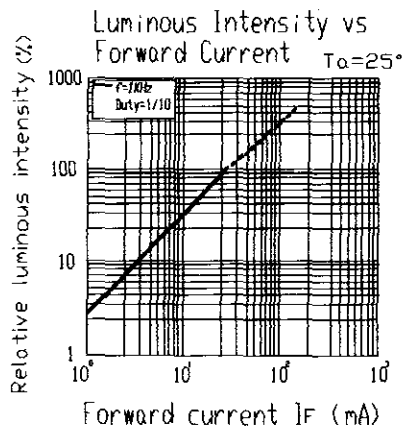

EVERLIGHT ELECTRONICS CO.,LTD.

Device Number : CDLE-058-017 REV.: 1

5.0*5.0mm Square Type LED Lamps

PART NO. : 583SURD/S530-A3

ECN : _____ Page: 3/4

■ Typical Electro-Optical Characteristic Curves:

(SUR)

Mouser Electronics