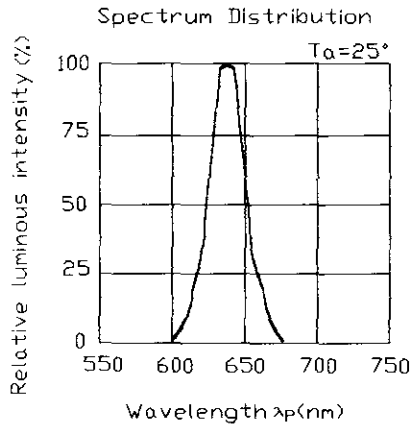

EVERLIGHT ELECTRONICS CO.,LTD.

Device Number : CDLE-058-017 REV.: 1

5.0*5.0mm Square Type LED Lamps

PART NO. : 583SURD/S530-A3

ECN : _____ Page: 3/4

■ Typical Electro-Optical Characteristic Curves:

(SUR)

Mouser Electronics