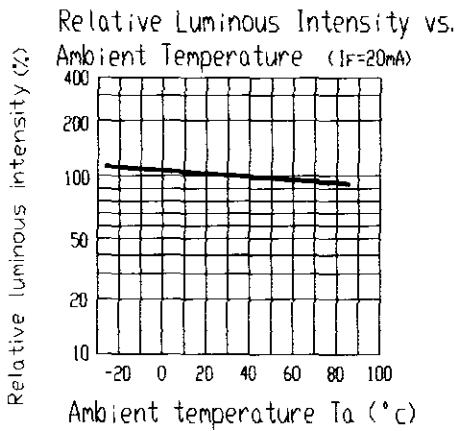

EVERLIGHT ELECTRONICS CO.,LTD.

Device Number : CDLE-058-017 REV.: 1

5.0*5.0mm Square Type LED Lamps

PART NO. : 583SURD/S530-A3

ECN : _____ Page: 3/4

■ Typical Electro-Optical Characteristic Curves:

(SUR)

Mouser Electronics