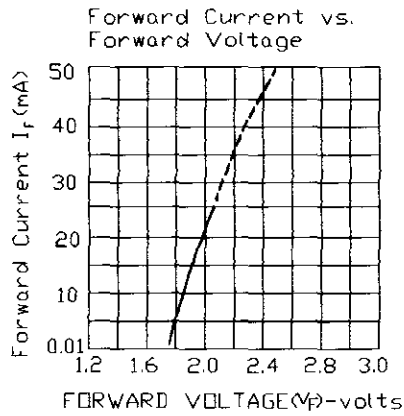

EVERLIGHT ELECTRONICS CO.,LTD.

Device Number : CDLE-058-017 REV.: 1

5.0*5.0mm Square Type LED Lamps

PART NO. : 583SURD/S530-A3

ECN : _____ Page: 3/4

■ Typical Electro-Optical Characteristic Curves:

(SUR)

Mouser Electronics