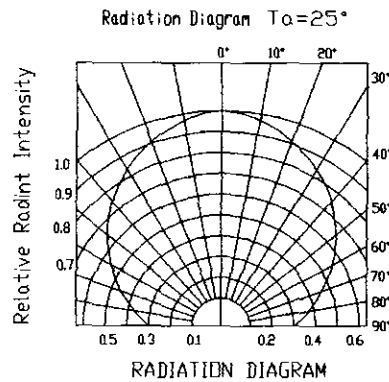

EVERLIGHT ELECTRONICS CO.,LTD.

Device Number : CDLE-058-017 REV.: 1

5.0*5.0mm Square Type LED Lamps

PART NO. : 583SURD/S530-A3

ECN : _____ Page: 3/4

■ Typical Electro-Optical Characteristic Curves:

(SUR)

Mouser Electronics