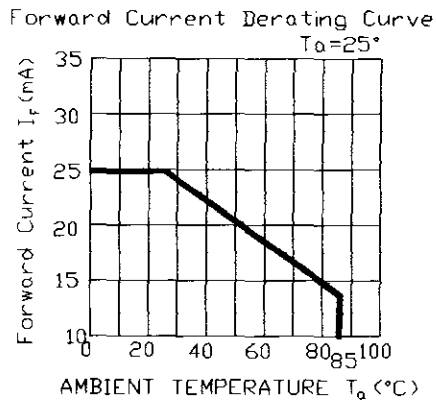

EVERLIGHT ELECTRONICS CO.,LTD.

Device Number : CDLE-058-017 REV.: 1

5.0*5.0mm Square Type LED Lamps

PART NO. : 583SURD/S530-A3

ECN : _____ Page: 3/4

■ Typical Electro-Optical Characteristic Curves:

(SUR)

Mouser Electronics