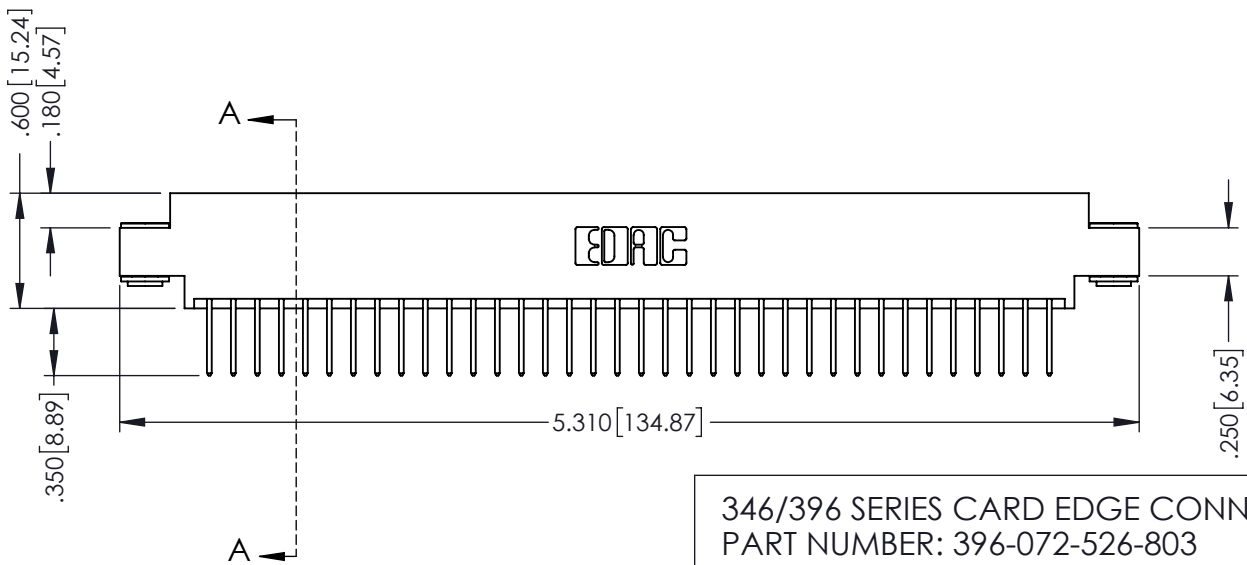

THIS IS A C.A.D. GENERATED DRAWING  
DO NOT MAKE MANUAL REVISIONS TO MASTER

ISSUE NUMBER  
ORIGINAL

SECTION A-A

- INSULATOR MATERIAL: THERMOPLASTIC POLYESTER, UL 94V-0
- CONTACT MATERIAL: COPPER, NICKEL, TIN ALLOY CA-725
- CONTACT PLATING: GOLD ON THE MATING AREA, TIN-LEAD ON THE CONTACT TAILS, NICKEL UNDERPLATE

**346/396 SERIES CARD EDGE CONNECTOR**  
**PART NUMBER: 396-072-526-803**

**EDAC** EDAC INC  
TORONTO, ONTARIO  
CANADA  
YOUR CONNECTION TO QUALITY & SERVICE

THESE DRAWINGS AND SPECIFICATIONS ARE THE PROPERTY OF EDAC INC. AND SHALL NOT BE REPRODUCED, OR COPIED OR USED AS THE BASIS FOR THE MANUFACTURE OR SALE OF APPARATUS WITHOUT WRITTEN PERMISSION.

ACAD REFERENCE NO. 346-ENG-MASTER	
DRAWN: J.LEE	DATE: APR. 22/09
CHECKED:	DATE:
SCALE: 1:1	SHEET 1 OF 2
DRAWING NUMBER 346-ENG-MASTER	ISSUE 1

**Contact Description:**  
**555-Extender Board Bend (Code 500 Contacts)**

**346/396 SERIES CARD EDGE CONNECTOR  
 CONTACT CODE 555,556,558,559,560 DIMENSIONS**

EDAC INC  
 TORONTO, ONTARIO  
 CANADA

YOUR CONNECTION TO QUALITY & SERVICE

THESE DRAWINGS AND SPECIFICATIONS  
 ARE THE PROPERTY OF EDAC INC. AND  
 SHALL NOT BE REPRODUCED, OR COPIED  
 OR USED AS THE BASIS FOR THE  
 MANUFACTURE OR SALE OF APPARATUS  
 WITHOUT WRITTEN PERMISSION.