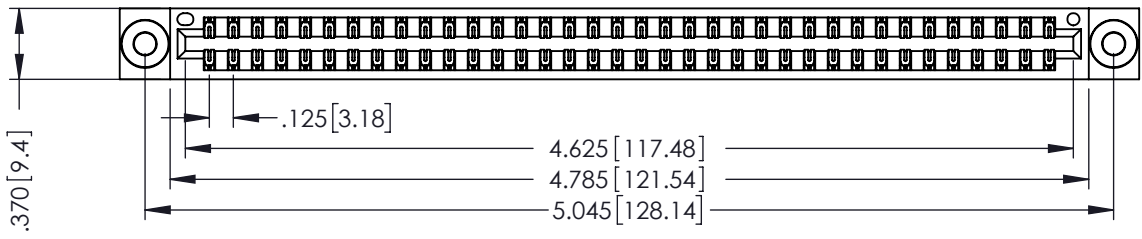

THIS IS A C.A.D. GENERATED DRAWING  
DO NOT MAKE MANUAL REVISIONS TO MASTER

ISSUE NUMBER  
ORIGINAL

SECTION A-A

- INSULATOR MATERIAL: THERMOPLASTIC POLYESTER, UL 94V-0
- CONTACT MATERIAL: COPPER, NICKEL, TIN ALLOY CA-725
- CONTACT PLATING: GOLD ON THE MATING AREA, TIN-LEAD ON THE CONTACT TAILS, NICKEL UNDERPLATE

**346/396 SERIES CARD EDGE CONNECTOR**  
**PART NUMBER: 396-072-526-803**

**EDAC** EDAC INC  
TORONTO, ONTARIO  
CANADA  
YOUR CONNECTION TO QUALITY & SERVICE

THESE DRAWINGS AND SPECIFICATIONS ARE THE PROPERTY OF EDAC INC. AND SHALL NOT BE REPRODUCED, OR COPIED OR USED AS THE BASIS FOR THE MANUFACTURE OR SALE OF APPARATUS WITHOUT WRITTEN PERMISSION.

ACAD REFERENCE NO. 346-ENG-MASTER	
DRAWN: J.LEE	DATE: APR. 22/09
CHECKED:	DATE:
SCALE: 1:1	SHEET 1 OF 2
DRAWING NUMBER 346-ENG-MASTER	ISSUE 1

**Contact Description:**  
**555-Extender Board Bend (Code 500 Contacts)**

**346/396 SERIES CARD EDGE CONNECTOR  
 CONTACT CODE 555,556,558,559,560 DIMENSIONS**

EDAC INC  
 TORONTO, ONTARIO  
 CANADA

YOUR CONNECTION TO QUALITY & SERVICE

THESE DRAWINGS AND SPECIFICATIONS  
 ARE THE PROPERTY OF EDAC INC. AND  
 SHALL NOT BE REPRODUCED, OR COPIED  
 OR USED AS THE BASIS FOR THE  
 MANUFACTURE OR SALE OF APPARATUS  
 WITHOUT WRITTEN PERMISSION.