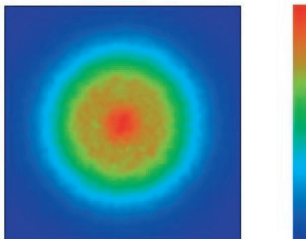

MDEXLUMLUX\_B

**PHOTOMETRIC DATA**

Spot Lens

Typical half-angle divergence 5°  
when using LUXEON I Cool White

Medium Lens

Typical half-angle divergence 15° when  
using LUXEON I Cool White

Wide Lens

Typical half-angle divergence 25° when  
using LUXEON I Cool White

Oval Lens

Horizontal

Vertical

Typ. half-angle divergence  
5° X 20° LUXEON I Cool White

Dialight reserves the right to make changes at any time  
in order to supply the best product possible.

Dialight Corporation  
1501 Route 34 South • Farmingdale, NJ 07727 USA  
Tel: (1) 732-919-3119 • Fax: (1) 732-751-5778 • www.dialight.com