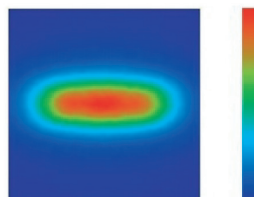

MDEXLUMLUX\_B

**PHOTOMETRIC DATA**

Spot Lens

Typical half-angle divergence 5°  
when using LUXEON I Cool White

Medium Lens

Typical half-angle divergence 15° when  
using LUXEON I Cool White

Wide Lens

Typical half-angle divergence 25° when  
using LUXEON I Cool White

Oval Lens

Horizontal

Vertical

Typ. half-angle divergence  
5° X 20° LUXEON I Cool White

Dialight reserves the right to make changes at any time  
in order to supply the best product possible.

Dialight Corporation  
1501 Route 34 South • Farmingdale, NJ 07727 USA  
Tel: (1) 732-919-3119 • Fax: (1) 732-751-5778 • www.dialight.com