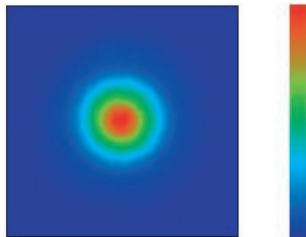

### FEATURES / BENEFITS

- ▲ For LUXEON I, III and V emitters & Stars
- ▲ Available in spot, medium, wide and oval lenses
- ▲ Snap-in optics
- ▲ Greater than 85% efficiency

### ORDERING INFORMATION

HOLDERS			
Dialight P/N	Reference P/N	Description	
OHES1WH	OH-ES1-WH	LUXEON I, III, V & Star I - Direct PCB Mount (White)	
OHES1BK	OH-ES1-BK	LUXEON I, III, V & Star I - Direct PCB Mount (Black)	
OHES1CL	OH-ES1-CL	LUXEON I, III, V & Star I - Direct PCB Mount (Clear)	
OHS35WH	OH-S35-WH	For Drop-Through Mount & LUXEON Star III & V (White)	
OHS35BK	OH-S35-BK	For Drop-Through Mount & LUXEON Star III & V (Black)	
OHS35CL	OH-S35-CL	For Drop-Through Mount & LUXEON Star III & V (Clear)	
LENS			
Dialight P/N	Reference P/N	Description	Degree*
OP005	OP-005	Spot Lens	5°
OP015	OP-015	Medium Lens	15°
OP025	OP-025	Wide Lens	25°
OP520	OP-520	Oval Lens	5° X 20°
*All angles refer to half divergence			

MDEXLUMLUX\_B

**PHOTOMETRIC DATA**

Spot Lens

Typical half-angle divergence 5°  
when using LUXEON I Cool White

Medium Lens

Typical half-angle divergence 15° when  
using LUXEON I Cool White

Wide Lens

Typical half-angle divergence 25° when  
using LUXEON I Cool White