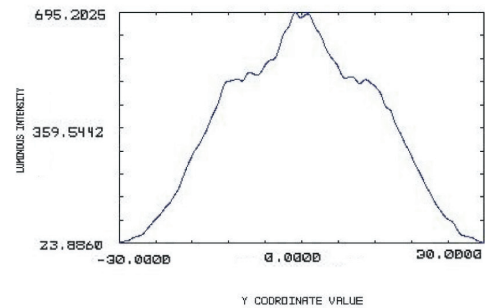

MDEXLUMLUX\_B

**PHOTOMETRIC DATA**

Spot Lens

Typical half-angle divergence 5°  
when using LUXEON I Cool White

Medium Lens

Typical half-angle divergence 15° when  
using LUXEON I Cool White

Wide Lens

Typical half-angle divergence 25° when  
using LUXEON I Cool White