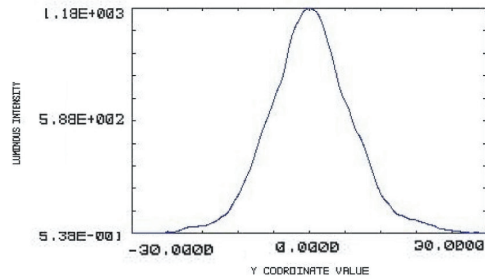

MDEXLUMLUX\_B

**PHOTOMETRIC DATA**

Spot Lens

Typical half-angle divergence 5°  
when using LUXEON I Cool White

Medium Lens

Typical half-angle divergence 15° when  
using LUXEON I Cool White

Wide Lens

Typical half-angle divergence 25° when  
using LUXEON I Cool White