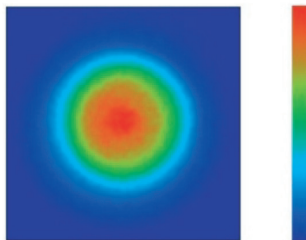

MDEXLUMLUX\_B

**PHOTOMETRIC DATA**

Spot Lens

Typical half-angle divergence 5°  
when using LUXEON I Cool White

Medium Lens

Typical half-angle divergence 15° when  
using LUXEON I Cool White

Wide Lens

Typical half-angle divergence 25° when  
using LUXEON I Cool White

Oval Lens

Horizontal

Vertical

Typ. half-angle divergence  
5° X 20° LUXEON I Cool White

Dialight reserves the right to make changes at any time  
in order to supply the best product possible.

Dialight Corporation  
1501 Route 34 South • Farmingdale, NJ 07727 USA  
Tel: (1) 732-919-3119 • Fax: (1) 732-751-5778 • www.dialight.com