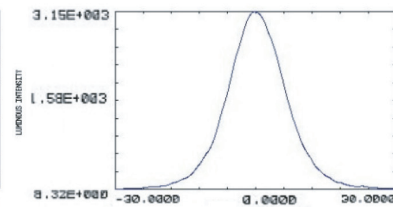

Vertical

Typ. half-angle divergence
5° X 20° LUXEON I Cool White

Dialight reserves the right to make changes at any time
in order to supply the best product possible.

Dialight Corporation
1501 Route 34 South • Farmingdale, NJ 07727 USA
Tel: (1) 732-919-3119 • Fax: (1) 732-751-5778 • www.dialight.com