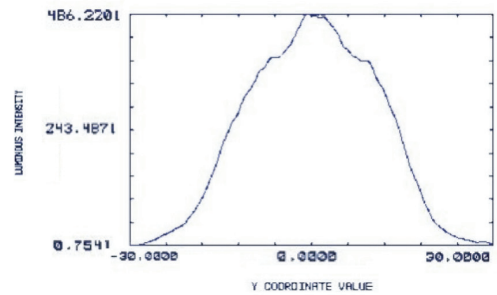

MDEXLUMLUX\_B

**PHOTOMETRIC DATA**

Spot Lens

Typical half-angle divergence 5°  
when using LUXEON I Cool White

Medium Lens

Typical half-angle divergence 15° when  
using LUXEON I Cool White

Wide Lens

Typical half-angle divergence 25° when  
using LUXEON I Cool White