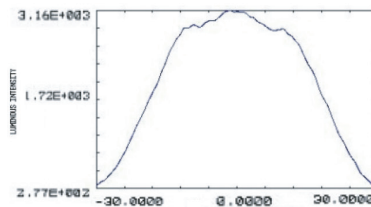

Horizontal