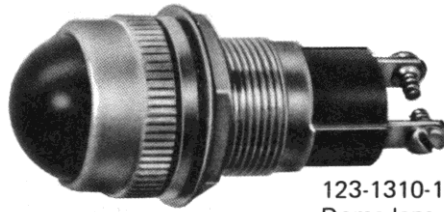

# OIL TIGHT Miniature Incandescent Indicators

FOR MOUNTING IN 11/16" CLEARANCE HOLE

T-3 1/4  
MINIATURE  
BAYONET BASE

See lamp ratings  
on page K.

Recognized under the component  
program of Underwriters'  
Laboratories Inc.

## 123 SERIES

BASE PART NUMBERS

screw terminals	soldering terminals	quick connect terminals
123-1310-12-103	123-0410-12-103	123-5710-12-103

CAP PART NUMBERS

COMPLETE ASSEMBLY PART NUMBERS

<p><b>DOMES</b></p> <p>123-1211-403 back frosted</p> <p>123-1231-403 unfrosted</p>	123-1310-1211-403	123-0410-1211-403	123-5710-1211-403
	123-1310-1231-403	123-0410-1231-403	123-5710-1231-403

218-0410-0131-403  
Convex lens with inserted film disc

## 218 SERIES 124 SERIES

BASE PART NUMBERS

screw terminals	soldering terminals	quick connect terminals
124-1310-01-103	124-0410-01-103	124-5710-01-103

CAP PART NUMBERS

COMPLETE ASSEMBLY PART NUMBERS

<p><b>CONVEX</b></p> <p>† 218-0131-403 unfrosted (with disc)</p> <p>124-0111-403 back frosted (without disc)</p>	† 218-1310-0131-403	† 218-0410-0131-403	† 218-5710-0131-403
	124-1310-0111-403	124-0410-0111-403	124-5710-0111-403