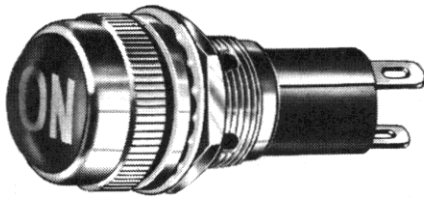

# OIL TIGHT Miniature Incandescent Indicators

FOR MOUNTING IN 11/16" CLEARANCE HOLE

T-3 1/4  
MINIATURE  
BAYONET BASE

See lamp ratings  
on page K.

Recognized under the component  
program of Underwriters'  
Laboratories Inc.

## 123 SERIES

BASE PART NUMBERS

screw terminals	soldering terminals	quick connect terminals
123-1310-12-103	123-0410-12-103	123-5710-12-103

CAP PART NUMBERS

COMPLETE ASSEMBLY PART NUMBERS

<p><b>DOMES</b></p> <p>123-1211-403 back frosted</p> <p>123-1231-403 unfrosted</p>	123-1310-1211-403	123-0410-1211-403	123-5710-1211-403
	123-1310-1231-403	123-0410-1231-403	123-5710-1231-403

218-0410-0131-403  
Convex lens with inserted film disc

## 218 SERIES 124 SERIES

BASE PART NUMBERS

screw terminals	soldering terminals	quick connect terminals
124-1310-01-103	124-0410-01-103	124-5710-01-103

CAP PART NUMBERS

COMPLETE ASSEMBLY PART NUMBERS

<p><b>CONVEX</b></p> <p>† 218-0131-403 unfrosted (with disc)</p> <p>124-0111-403 back frosted (without disc)</p>	† 218-1310-0131-403	† 218-0410-0131-403	† 218-5710-0131-403
	124-1310-0111-403	124-0410-0111-403	124-5710-0111-403