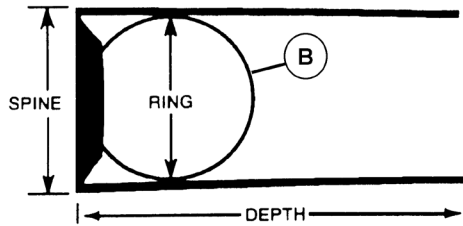

Made in the United States of America

Blue	Yellow	Spine	Ring	Depth
07405	07435	1.2"	0.5"	10"
07410	07436	1.7"	1"	10.3"
07412	07437	2.3"	1.5"	10.6"
07415	07438	2.9"	2"	11.5"
07420	07439	4.2"	3"	12"

Spine size is the shelf space requirement of the binder.

Depth is the shelf depth requirement of the binder.

- A. MATERIAL 0.016" (16 mil)* static dissipative vinyl over chipboard stiffener. Heat sealed on all edges. Surface Resistance = 1×10^8 to 1×10^{11} ohms per ANSI/ESD STM11.11. Static Decay = <0.30 seconds
- B. Ring constructed of nickel plated steel. Ring size is the inside diameter of the ring and indicates the capacity of the binder to hold material.
- C. On the lower spine is hot stamped the ESD protective symbol.
- D. On the lower left front is hot stamped the ESD protective symbol and "STATIC DISSIPATIVE BINDER Rtt: $<1 \times 10^{11}$ Ohms MADE IN THE UNITED STATES OF AMERICA DescoIndustries.com"