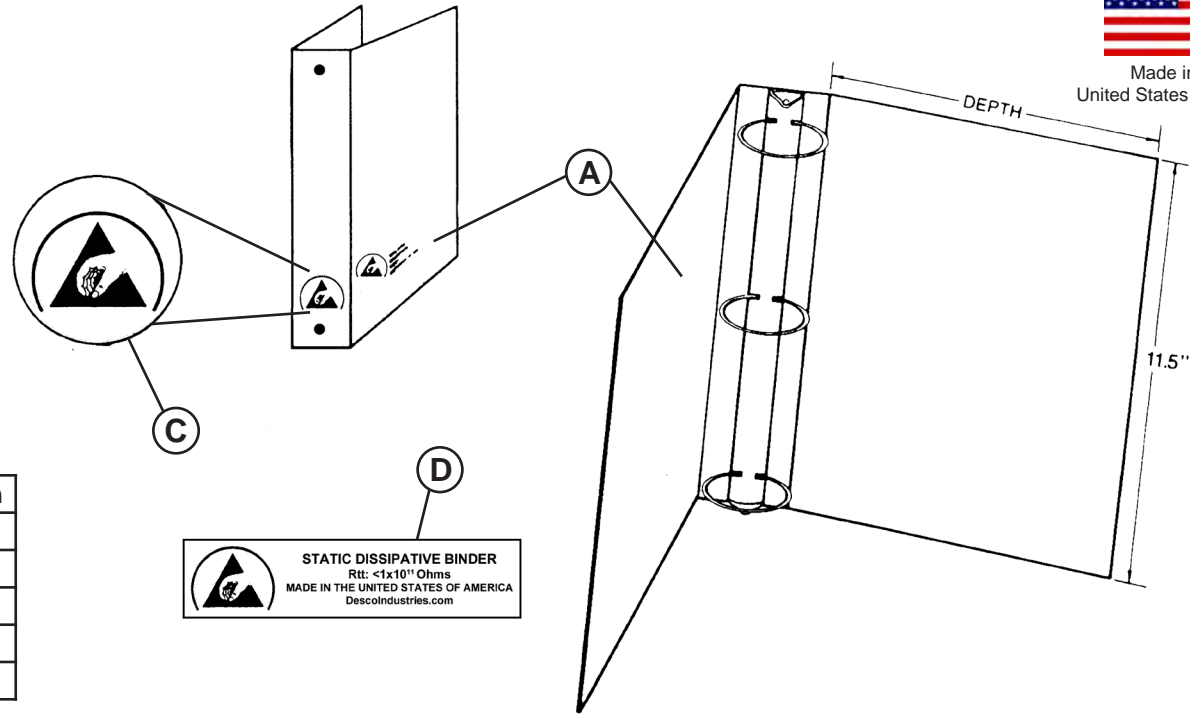

Made in the United States of America

Blue	Yellow	Spine	Ring	Depth
07405	07435	1.2"	0.5"	10"
07410	07436	1.7"	1"	10.3"
07412	07437	2.3"	1.5"	10.6"
07415	07438	2.9"	2"	11.5"
07420	07439	4.2"	3"	12"

Spine size is the shelf space requirement of the binder.

Depth is the shelf depth requirement of the binder.

- A. MATERIAL 0.016" (16 mil)* static dissipative vinyl over chipboard stiffener. Heat sealed on all edges. Surface Resistance = 1×10^8 to 1×10^{11} ohms per ANSI/ESD STM11.11. Static Decay = <0.30 seconds
- B. Ring constructed of nickel plated steel. Ring size is the inside diameter of the ring and indicates the capacity of the binder to hold material.
- C. On the lower spine is hot stamped the ESD protective symbol.
- D. On the lower left front is hot stamped the ESD protective symbol and "STATIC DISSIPATIVE BINDER Rtt: $<1 \times 10^{11}$ Ohms MADE IN THE UNITED STATES OF AMERICA DescoIndustries.com"

Specifications and procedures subject to change without notice.

*Tolerance Thickness: $\pm 10\%$

All other Dimensions are $\pm 1/16"$

3 Ring Dissipative Binders without Pockets

DESCO

DESCO WEST: 3651 WALNUT AVE., CHINO, CA 91710 WEB SITE: Desco.com
PHONE (909) 627-8178