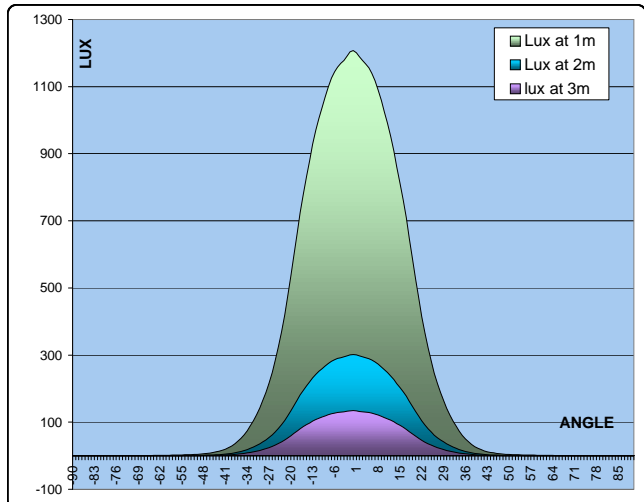

FEATURES AND PATTERN

www.dbmlighting.com

Wide Beam for Cree MT-G

Lens Reference	CR-003
Tested with LED	CREE MT-G 36V & 6V
Lens Material	PMMA
Operating temperature	-40°C+90°C

OPTICAL EFFICIENCY

FWHM:	40 deg
Collection Efficiency:	89 %
Cd/Lm:	1.80

OUTPUT DISTRIBUTION

LED Flux: 670 lumens at 7W for 36V version and 8W for the 6V version

ILLUMINANCE

ILLUMINANCE VALUES AT VARIOUS DISTANCES			
RANGE	1.0 m	2.0 m	3.0 m
ILLUMINANCE	1208 Lux	302 Lux	134 Lux
MULTIPLICATOR RATE LED+LENS / LED ONLY	6 X		