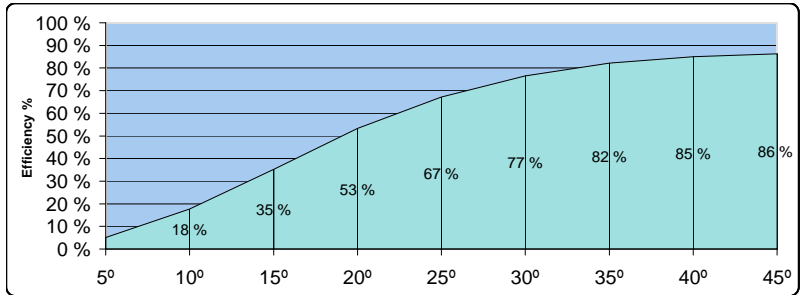

FEATURES AND PATTERN

www.dbmlighting.com

Wide Beam for Cree MT-G

Lens Reference	CR-003
Tested with LED	CREE MT-G 36V & 6V
Lens Material	PMMA
Operating temperature	-40°C+90°C

OPTICAL EFFICIENCY

FWHM:	40 deg
Collection Efficiency:	89 %
Cd/Lm:	1.80

OUTPUT DISTRIBUTION

LED Flux: 670 lumens at 7W for 36V version and 8W for the 6V version

ILLUMINANCE

ILLUMINANCE VALUES AT VARIOUS DISTANCES			
RANGE	1.0 m	2.0 m	3.0 m
ILLUMINANCE	1208 Lux	302 Lux	134 Lux
MULTIPLICATOR RATE LED+LENS / LED ONLY	6 X		