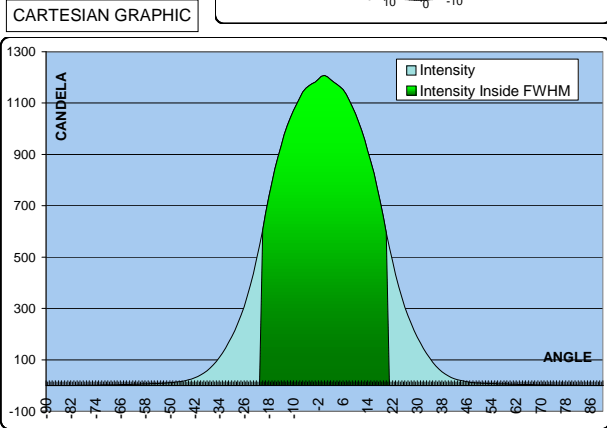

FEATURES AND PATTERN

www.dbmlighting.com

Wide Beam for Cree MT-G

Lens Reference	CR-003
Tested with LED	CREE MT-G 36V & 6V
Lens Material	PMMA
Operating temperature	-40°C+90°C

OPTICAL EFFICIENCY

FWHM:	40 deg
Collection Efficiency:	89 %
Cd/Lm:	1.80

OUTPUT DISTRIBUTION

LED Flux: 670 lumens at 7W for 36V version and 8W for the 6V version

ILLUMINANCE

ILLUMINANCE VALUES AT VARIOUS DISTANCES			
RANGE	1.0 m	2.0 m	3.0 m
ILLUMINANCE	1208 Lux	302 Lux	134 Lux
MULTIPLICATOR RATE LED+LENS / LED ONLY	6 X		