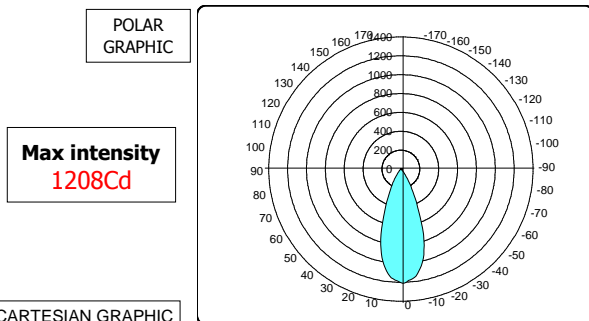

FEATURES AND PATTERN

www.dbmlighting.com

Wide Beam for Cree MT-G

Lens Reference	CR-003
Tested with LED	CREE MT-G 36V & 6V
Lens Material	PMMA
Operating temperature	-40°C+90°C

OPTICAL EFFICIENCY

FWHM:	40 deg
Collection Efficiency:	89 %
Cd/Lm:	1.80

OUTPUT DISTRIBUTION

LED Flux: 670 lumens at 7W for 36V version and 8W for the 6V version

ILLUMINANCE

ILLUMINANCE VALUES AT VARIOUS DISTANCES			
RANGE	1.0 m	2.0 m	3.0 m
ILLUMINANCE	1208 Lux	302 Lux	134 Lux
MULTIPLICATOR RATE LED+LENS / LED ONLY	6 X		