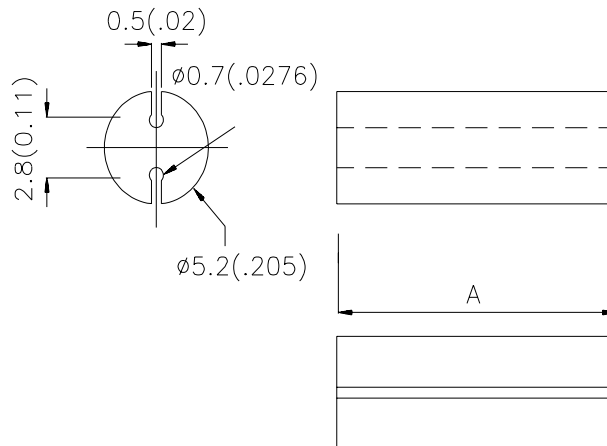

BRA

Features

- LED FIRMLY HELD BY SPACER.
- SUITABLE FOR BACK PANEL ILLUMINATION, CIRCUIT BOARD INDICATOR, LED INDICATOR.
- UL RATING : 94V-0.
- HOUSING MATERIAL: TYPE 66 NYLON.

Package Dimensions

PART NO.	BR4.3	BR4.83	BR5.8	BR5.85	BR6.35	BR7.25	BR7.62	BR7.7	BR8.24
A	4.3	4.83	5.8	5.85	6.35	7.25	7.62	7.7	8.24

PART NO.	BR8.7	BR9.52	BR9.85	BR10.7	BR12.7	BR17.8	BR18.59	BR19.86	BR23.5
A	8.7	9.52	9.85	10.7	12.7	17.8	18.59	19.86	23.5

Notes:

1. All dimensions are in millimeters (inches).
2. Tolerance is $\pm 0.25(0.01)$ unless otherwise noted.
3. Specifications are subject to change without notice.