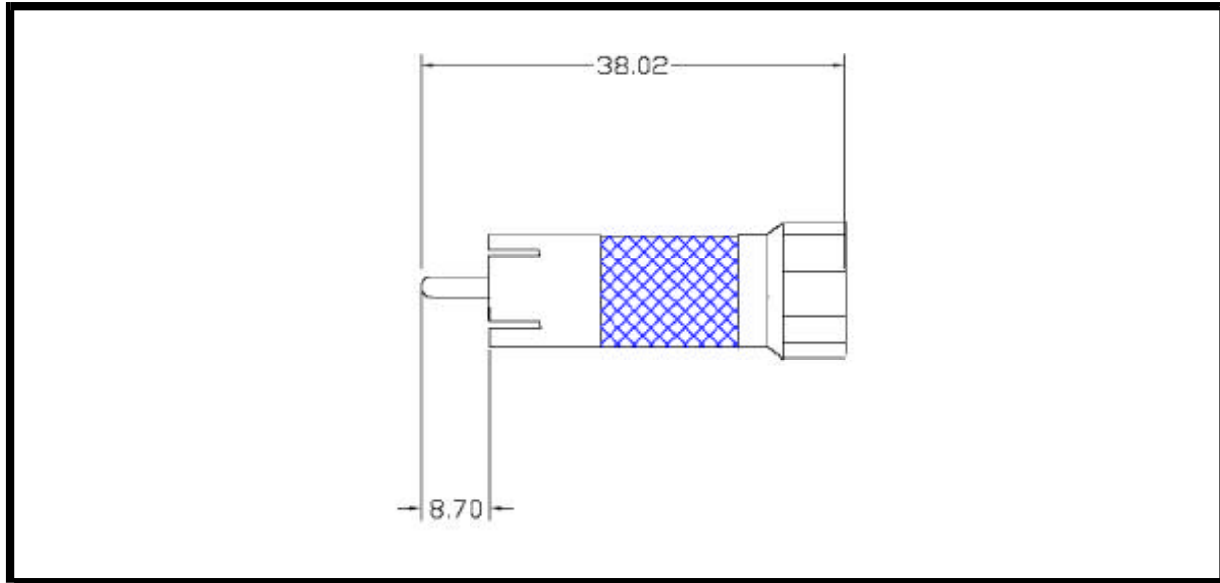

1850 Route 46 - Ledgewood, New Jersey - Phone: (973) 347-4040 - Fax: (973) 347-2111

PRODUCT BULLETIN

Part Number R0847

RCA Male to F Male Adapter

Features and Specifications

- » **Body:** Machined Brass, Nickel Plate
 - » **Contact:** Brass, 5u in. Gold Plate
 - » **Impedance:** 50 Ohm
 - » **Temp. Range:** -55C to +100C
 - » **Frequency:** Up to 1 GHz
-