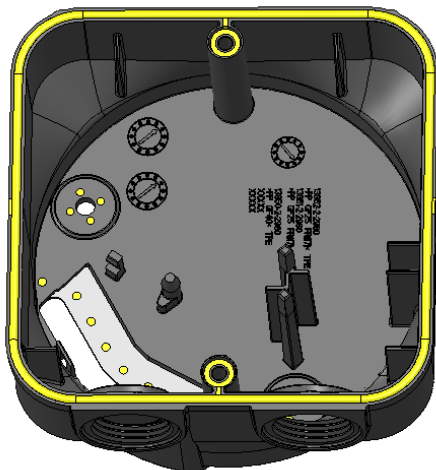

Original Terminal Box

ebmpapst

the engineer's choice