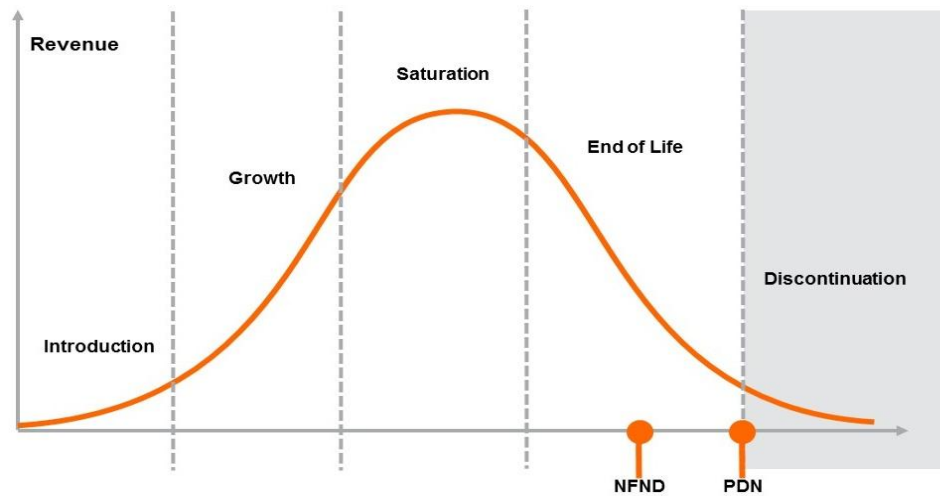

### Important notes:

- Series production ends with the LTO (Last Time Order) date.
- Last order must be placed latest before LTO date as standard order.
- Latest possible request date is defined by the LTD (Last Time Delivery) date and is valid for LTO orders as well as existing order backlog.
- The purchase quantity is limited to once per month until LTD date and is considered as NCNR (Non-Cancelable – Non-Returnable).
- To cover short term demand fluctuation, customer is asked to keep a sufficient buffer stock to avoid supply disruptions.