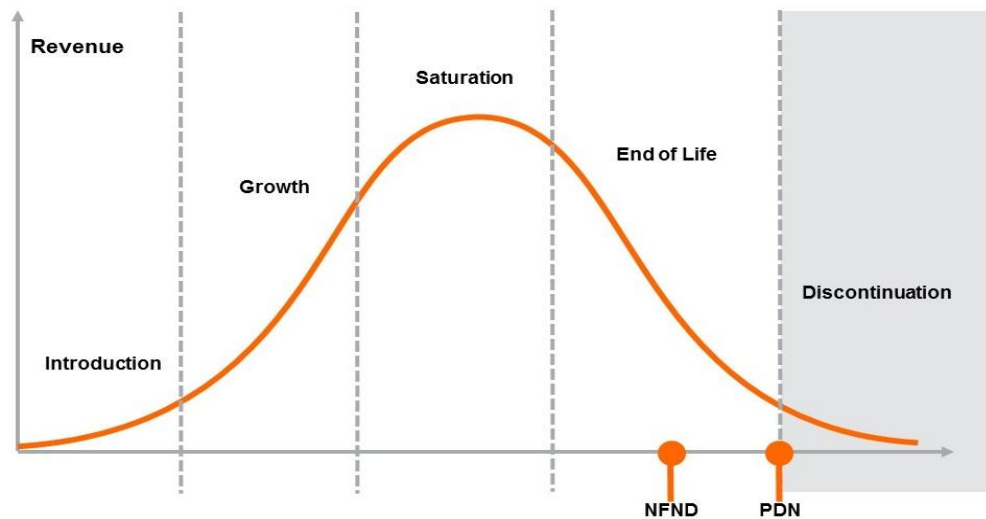

Product Or Individual Q-Code Discontinuation (acc. JEDEC J-STD-048) OS-PDN-2026-010

30 January 2026

Last order: 28 February 2026

Last delivery: 28 April 2026

Important notes:

- Series production ends with the LTO (Last Time Order) date.
- Last order must be placed latest before LTO date as standard order.
- Latest possible request date is defined by the LTD (Last Time Delivery) date and is valid for LTO orders as well as existing order backlog.
- The purchase quantity is limited to once per month until LTD date and is considered as NCNR (Non-Cancelable – Non-Returnable).
- To cover short term demand fluctuation, customer is asked to keep a sufficient buffer stock to avoid supply disruptions.