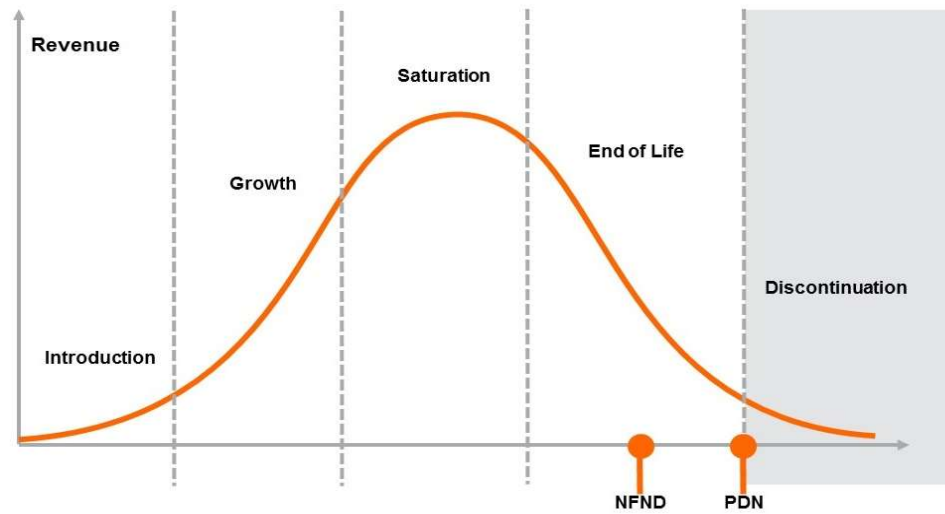

## Product Or Individual Q-Code Discontinuation (acc. JEDEC J-STD-048) OS-PDN-2022-078

16 September 2022

Last order: 15 March 2023

Last delivery: #####

Please direct your feedback to your local Sales office.