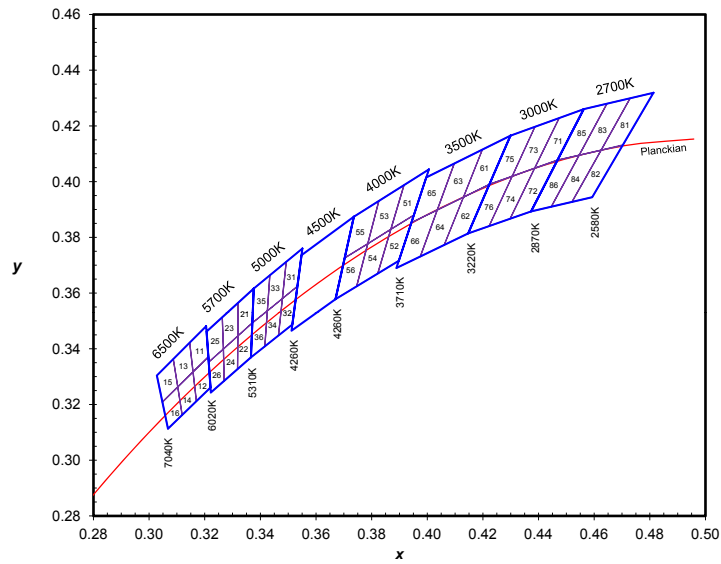

LUXEON Mid-Power 5630 ANSI 1/6th Quadrant Color Bin Structure

LUXEON Mid-Power 5630: Proliferation

Part Number	Test Current mA	Junction Temp. °C.	Color Rendering Nominal CCT (K)	Color Rendering Index Ra (min)	Luminous Flux (lm)		Efficacy Typ. lm/W	Forward Voltage Typ.
					Min.	Typ.		
MXL8-PW27	100	25	2700K	80	26	30	97	3.1
MXL8-PW30	100	25	3000K	80	26	30	97	3.1
MXL8-PW35	100	25	3500K	80	30	31	100	3.1
MXL8-PW40	100	25	4000K	80	30	32	103	3.1
MXL8-PW50	100	25	5000K	80	30	33	106	3.1
MXL8-PW57	100	25	5700K	80	30	34	110	3.1
MXL8-PW65	100	25	6500K	80	30	34	110	3.1

Flux Bins

Bin Code	Minimum Photometric Flux	Maximum Photometric Flux
	(lm)	(lm)
K	26	30
L	30	37

V_f Bins

Bin Code	Minimum Forward Voltage	Maximum Forward Voltage
	(V)	(V)
V	2.9	3.0
W	3.0	3.1
X	3.1	3.2
Y	3.2	3.3
Z	3.3	3.4

Tested and binned at 25°C, I_f = 100 mA.

Philips Lumileds Lighting Company Confidential. All information is subject to change without notification.

www.philipslumileds.com
www.philipslumileds.cn.com

LUXEON Mid-Power 5630 Product Brief PB201 20121216

PHILIPS
LUMILEDS