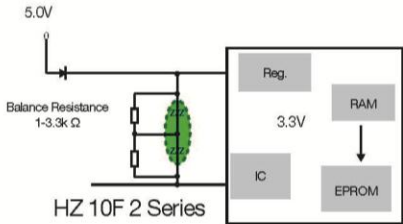

Drive Recorder