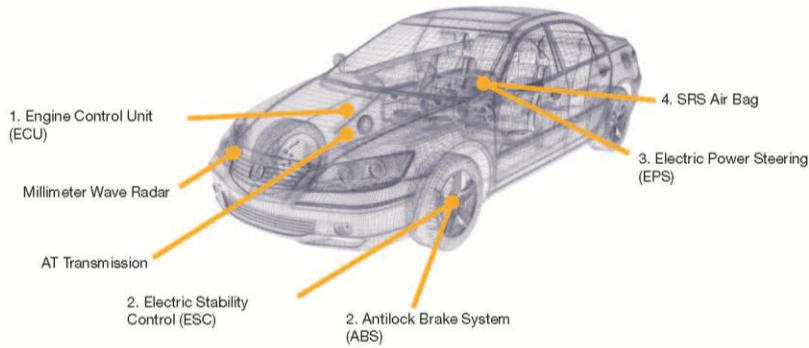

Engine/Power Train Control Systems
Engine Control Transmission Control
Low ESR
EEU-TP EEE-TP EEH-ZC
Anti-Vibration (30G)

Lighting Systems
LED Lamp
High Ripple
EEU-TP EEE-TP EEH-ZC

Accessory
Audio Navigation
Low ESR
EEE-FK EEE-FP EEE-FT
Long Life
EEE-HD

Body Control		
Keyless Entry, Climate Control, Wiper Control, Steering Column, etc.		
Low ESR		Long Life
EEE-FK EEE-FP EEE-FT	EEU-FC EEU-FK EEH-ZA	EEE-HD

Capacitors for Running and Safety Control Systems

Capacitors for Running and Safety Control Systems

Series		EEU	EEE	EEE	EEH	ECQ-E
		TP/TQ	FK/FT/FP	TP	ZA (Hybrid)	
Features		High Temp	Low ESR	High Temp./ Low ESR	High Temp./ Ultra Low ESR	Miniaturization
Application		Smoothness	Miniaturization/ Power Saving	Miniaturization/ Power Saving	Ultra Min./ Power Saving	Common Usage
Circuit	1. Engine Control Unit		●	●	●	
	2. Antilock Brake System Electric Stability Control	●	●	●	●	
	3. Electric Power Steering	●				
	4. Airbag		●			
	Other		●			●