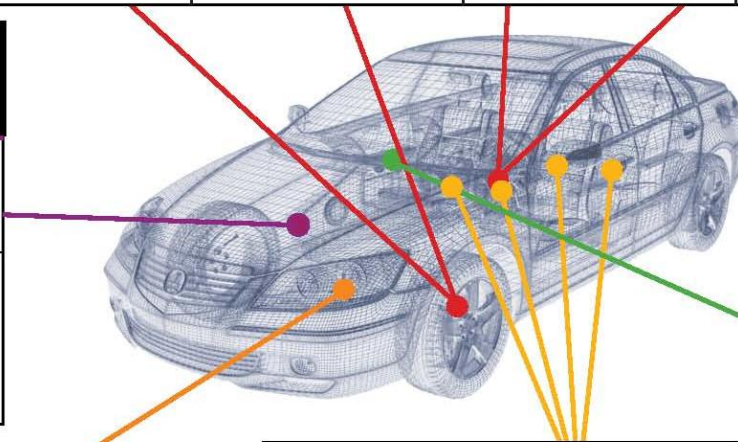

Capacitors for Automotive Technology

Automotive Capacitor Applications

Safety Systems			
Anti Lock Break System	Electric Stability Control	Electric Power Steering	Air Bag System
High Ripple	Low ESR	Low ESR	Low ESR
EEU-TP EEE-TP EEH-ZC	EEE-TP EEH-ZC	EEE-FK EEE-TP EEE-FP EEE-FT EEH-ZA	EEE-FP EEE-FT EEH-ZC

Engine/Power Train Control Systems
Engine Control Transmission Control
Low ESR
EEU-TP EEE-TP EEH-ZC
Anti-Vibration (30G)

Lighting Systems
LED Lamp
High Ripple
EEU-TP EEE-TP EEH-ZC

Accessory
Audio Navigation
Low ESR
EEE-FK EEE-FP EEE-FT
Long Life
EEE-HD