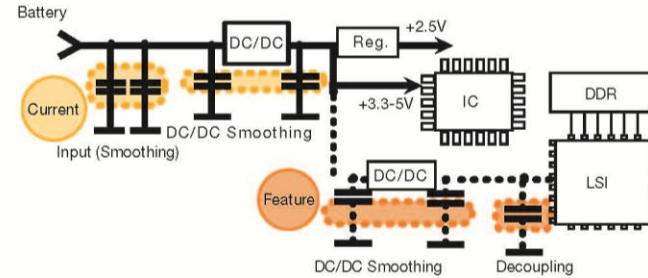

Capacitors for Automotive Technology

Automotive Capacitor Applications

Safety Systems			
Anti Lock Break System	Electric Stability Control	Electric Power Steering	Air Bag System
High Ripple	Low ESR	Low ESR	Low ESR
EEU-TP EEE-TP EEH-ZC	EEE-TP EEH-ZC	EEE-FK EEE-TP EEE-FP EEE-FT EEH-ZA	EEE-FP EEE-FT EEH-ZC

Engine/Power Train Control Systems
Engine Control Transmission Control
Low ESR
EEU-TP EEE-TP EEH-ZC
Anti-Vibration (30G)

Lighting Systems
LED Lamp
High Ripple
EEU-TP EEE-TP EEH-ZC

Accessory
Audio Navigation
Low ESR
EEE-FK EEE-FP EEE-FT
Long Life
EEE-HD

Body Control		
Keyless Entry, Climate Control, Wiper Control, Steering Column, etc.		
Low ESR		Long Life
EEE-FK EEE-FP EEE-FT	EEU-FC EEU-FK EEH-ZA	EEE-HD

Capacitors for Running and Safety Control Systems

Capacitors for Running and Safety Control Systems

Series		EEU	EEE	EEE	EEH	ECQ-E
		TP/TQ	FK/FT/FP	TP	ZA (Hybrid)	
Features		High Temp	Low ESR	High Temp./ Low ESR	High Temp./ Ultra Low ESR	Miniaturization
Application		Smoothness	Miniaturization/ Power Saving	Miniaturization/ Power Saving	Ultra Min./ Power Saving	Common Usage
Circuit	1. Engine Control Unit		●	●	●	
	2. Antilock Brake System Electric Stability Control	●	●	●	●	
	3. Electric Power Steering	●				
	4. Airbag		●			
	Other		●			●