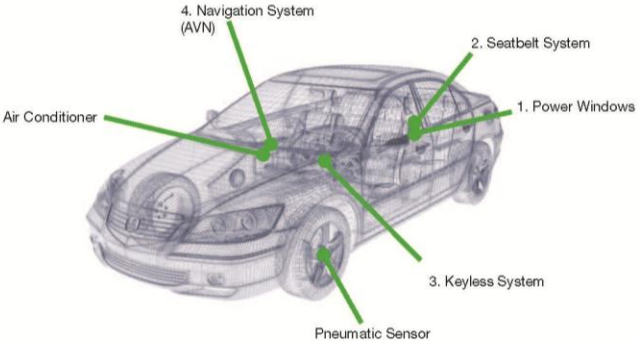

Capacitors for Body and Information Systems