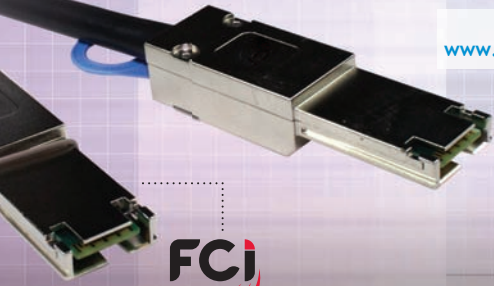

Mini SAS

SATA

QSFP

SFP+

Displayport

molex

HDMI Cable Assemblies
www.mouser.com/molex/a

Tyco Electronics

Authorized Distributor

SFP+ Cable Assembly
www.mouser.com/TycoAmp_sfpcable

FCI

Mini SAS / SATA4x External Cable Assembly
www.mouser.com/FCI_Cable_Assembly

New Products from:

PHOENIX CONTACT
INSPIRING INNOVATIONS