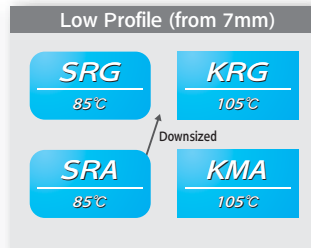

■ RADIAL LEAD

Low Profile
Power Supply
Output Filter