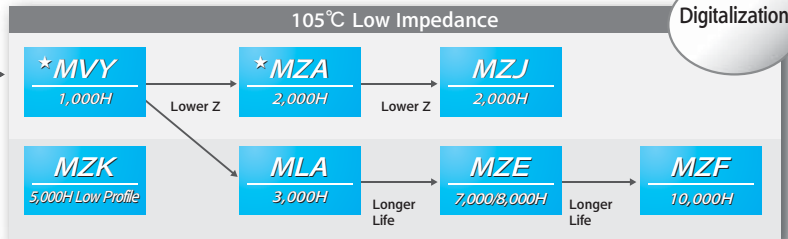

GROUP CHART

☆ : Recommendation products

CONDUCTIVE POLYMER ALUMINUM SOLID CAPACITORS

■ SURFACE MOUNT

■ RADIAL LEAD

Digitalization
Super Low ESR

ALUMINUM ELECTROLYTIC CAPACITORS

■ SURFACE MOUNT

Automotive
Application

Digitalization

■ RADIAL LEAD

Low Profile
Power Supply
Output Filter

Power Supply
Input Filter

Automotive
Application

☆ : Recommendation products

ALUMINUM ELECTROLYTIC CAPACITORS