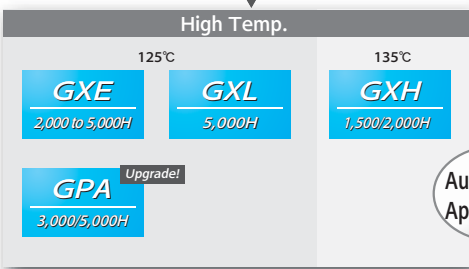

Automotive
Application

Digitalization

■ RADIAL LEAD

Low Profile
Power Supply
Output Filter

Power Supply
Input Filter

Automotive
Application

☆ : Recommendation products

ALUMINUM ELECTROLYTIC CAPACITORS