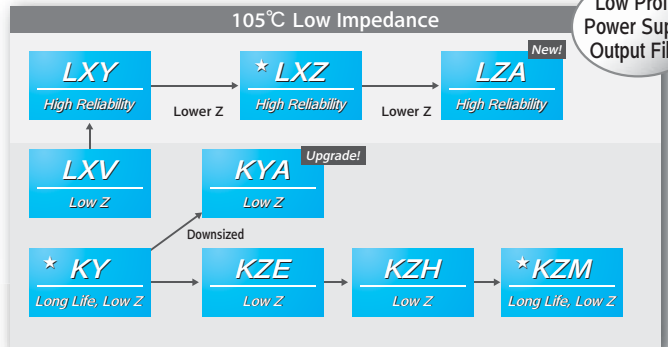

GROUP CHART

☆ : Recommendation products

CONDUCTIVE POLYMER ALUMINUM SOLID CAPACITORS

■ SURFACE MOUNT

■ RADIAL LEAD

Digitalization
Super Low ESR

ALUMINUM ELECTROLYTIC CAPACITORS

■ SURFACE MOUNT

Automotive
Application

Digitalization

■ RADIAL LEAD

Low Profile
Power Supply
Output Filter

Power Supply
Input Filter

Automotive
Application

☆ : Recommendation products

ALUMINUM ELECTROLYTIC CAPACITORS