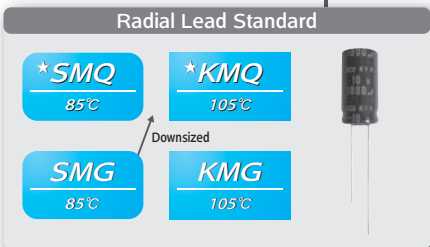

GROUP CHART

☆ : Recommendation products

CONDUCTIVE POLYMER ALUMINUM SOLID CAPACITORS

■ SURFACE MOUNT

■ RADIAL LEAD

Digitalization
Super Low ESR

ALUMINUM ELECTROLYTIC CAPACITORS

■ SURFACE MOUNT

Automotive
Application

Digitalization

■ RADIAL LEAD

Low Profile
Power Supply
Output Filter

Power Supply
Input Filter

Automotive
Application

☆ : Recommendation products

ALUMINUM ELECTROLYTIC CAPACITORS