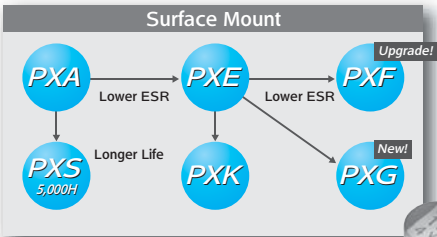

GROUP CHART

☆ : Recommendation products

CONDUCTIVE POLYMER ALUMINUM SOLID CAPACITORS

■ SURFACE MOUNT

■ RADIAL LEAD

Digitalization
Super Low ESR

ALUMINUM ELECTROLYTIC CAPACITORS

■ SURFACE MOUNT

Automotive
Application

Digitalization

■ RADIAL LEAD

Low Profile
Power Supply
Output Filter

Power Supply
Input Filter

Automotive
Application

☆ : Recommendation products

ALUMINUM ELECTROLYTIC CAPACITORS

■ SNAP-IN

■ SCREW-MOUNT TERMINAL