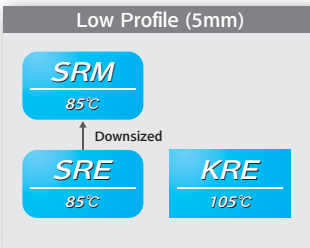

■ RADIAL LEAD

Low Profile
Power Supply
Output Filter