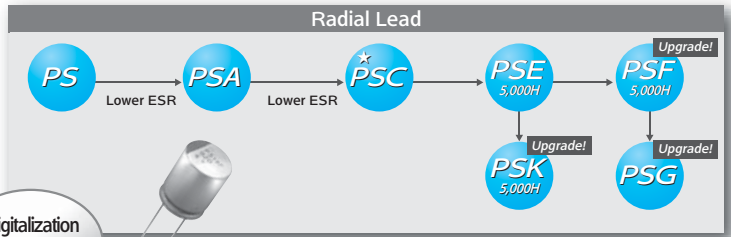

GROUP CHART

☆ : Recommendation products

CONDUCTIVE POLYMER ALUMINUM SOLID CAPACITORS

■ SURFACE MOUNT

■ RADIAL LEAD

Digitalization
Super Low ESR

ALUMINUM ELECTROLYTIC CAPACITORS

■ SURFACE MOUNT

Automotive
Application

Digitalization

■ RADIAL LEAD

Low Profile
Power Supply
Output Filter

Power Supply
Input Filter

Automotive
Application

☆ : Recommendation products

ALUMINUM ELECTROLYTIC CAPACITORS

■ SNAP-IN

■ SCREW-MOUNT TERMINAL