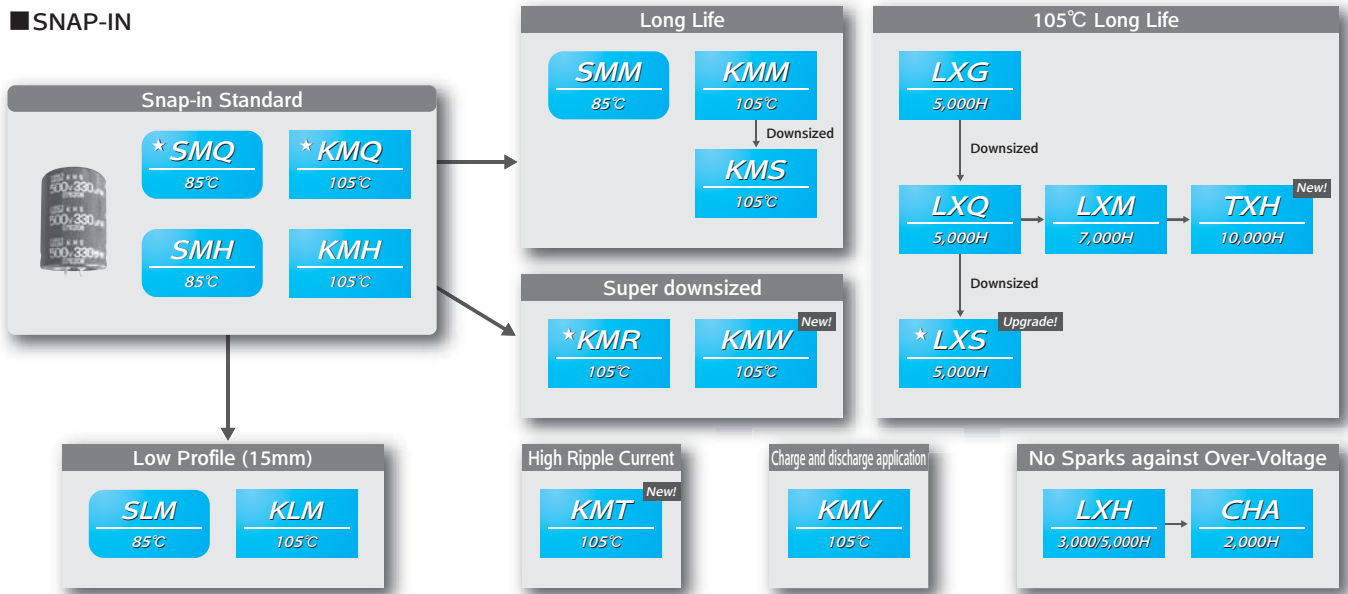

Automotive
Application

Digitalization

■ RADIAL LEAD

Low Profile
Power Supply
Output Filter

Power Supply
Input Filter

Automotive
Application

☆ : Recommendation products

ALUMINUM ELECTROLYTIC CAPACITORS

■ SNAP-IN

■ SCREW-MOUNT TERMINAL