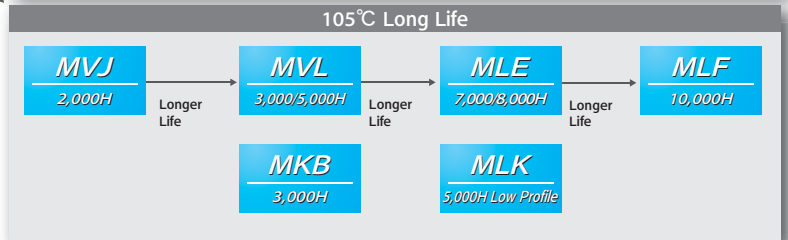

GROUP CHART

☆ : Recommendation products

CONDUCTIVE POLYMER ALUMINUM SOLID CAPACITORS

■ SURFACE MOUNT

■ RADIAL LEAD

Digitalization
Super Low ESR

ALUMINUM ELECTROLYTIC CAPACITORS

■ SURFACE MOUNT

Automotive
Application

Digitalization

■ RADIAL LEAD

Low Profile
Power Supply
Output Filter

Power Supply
Input Filter

Automotive
Application

☆ : Recommendation products

ALUMINUM ELECTROLYTIC CAPACITORS