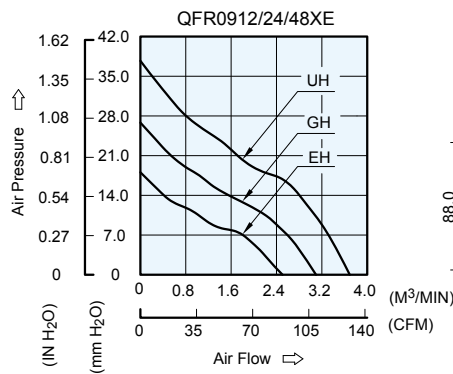

# QFR 92 x 92 x 38 MM SERIES

## ■ DIMENSIONS DRAWING

- \* Bearing Type  
Ball Bearings
- \* Material  
Impeller & Pillow : Plastic (UL 94V-0)
- \* Lead Wires :  
UL 1007 AWG #24 OR Equivalent  
Red Wire Positive(+)  
Black Wire Negative(-)
- \* Weight : 195g (6.88 OZ)

## ■ P & Q CURVE (AT RATED VOLTAGE)