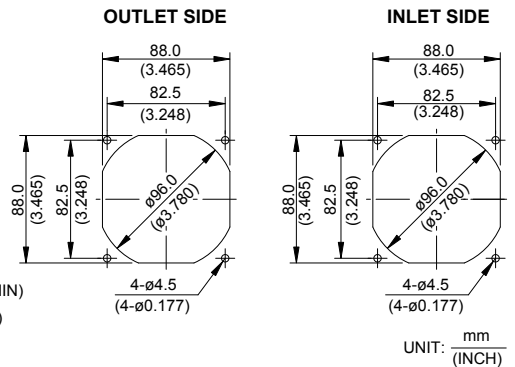

■ MOUNTING PANEL CUTOUT

MODEL		Rated Voltage	Operating Voltage Range	Input Current	Input Power	Speed	Maximum Air Flow		Maximum Air Pressure		Noise
PART NO.	FUNCTION	VDC	VDC	Amp	Watt	R.P.M.	m³ /min	CFM	mmH₂O	IN H₂O	dB-A
QFR0912EHE	-R00/-F00	12	8.0 to 13.2	0.60	7.20	5700	2.507	88.53	18.06	0.711	51.7
QFR0924EHE	-R00/-F00	24	16.0 to 26.4	0.30	7.20						
QFR0948EHE	-R00/-F00	48	33.0 to 52.8	0.15	7.20						
QFR0912GHE	-R00/-F00	12	8.0 to 13.2	0.95	11.40	7000	3.097	109.38	26.82	1.056	57.0
QFR0924GHE	-R00/-F00	24	16.0 to 26.4	0.50	12.00						
QFR0948GHE	-R00/-F00	48	33.0 to 52.8	0.25	12.00						
QFR0912UHE	-R00/-F00	12	8.0 to 13.2	1.60	19.20	8300	3.731	131.76	37.35	1.466	62.0
QFR0924UHE	-R00/-F00	24	16.0 to 26.4	0.80	19.20						
QFR0948UHE	-R00/-F00	48	33.0 to 52.8	0.40	19.20						

* Function type is optional.
* The max. air flow and the speed are measured in free air ; max. air pressure is measured at zero air flow.
* Noise is measured in anechoic chamber in free air, one meter from intake side.
* All readings are typical values at rated voltage.
* Specifications are subject to change without notice.