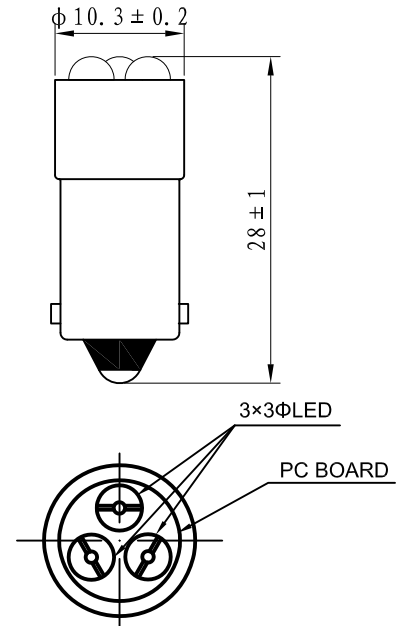

VC18620, VC186261, VC186262 Series

T-3 1/4 Bayonet Based Multi LED

Description and Features

- Replaces incandescent lamp #'s
 - 24V — 24MB, 1437, 1818
 - 28V — 313, 757, 1819, 1820, 1829, 1843, 1864, 1873
 - 125 and 230V — 949
- 3 high bright LEDs in one package
- Extremely high brightness with low current draw
- Long life — typically 100K hours vs. 10K hours
- Low heat generation
- Available in five standard colors. Custom colors available upon request
- Shock and vibration proof
- Storage temperature: -40°C - +85°C
- Ambient temperature: -40°C - +85°C
- Due to production tolerances, color temperature variations may be detected within individual consignments

Electro-Optical Characteristics and Ratings

Part Number	Color	Voltage V AC/DC	Current mA	Lumi. Intensity mcd	Peak Wavelength nm	50% Power Angle (deg)
VC18620350	Red	24	15	1050	630	20
VC18620351	Green	24	15	3000	525	25
VC18620352	Yellow	24	15	900	587	20
VC18620357	Blue	24	15	1200	470	25
VC1862035W3	White Clear	24	15	2250	*	30
VC1862035W3D	White Diffused	24	15	1125	*	30
VC18620450	Red	28	15	1050	630	20
VC18620451	Green	28	15	3000	525	25
VC18620452	Yellow	28	15	900	587	20
VC18620457	Blue	28	15	1200	470	25
VC1862045W3	White Clear	28	15	2250	*	30
VC1862045W3D	White Diffused	28	15	1125	*	30
VC18626130	Red	130	5	360	630	20
VC18626131	Green	130	5	990	525	25
VC18626132	Yellow	130	5	300	587	20
VC18626137	Blue	130	5	390	470	25
VC1862613W3	White Clear	130	5	750	*	30
VC1862613W3D	White Diffused	130	5	375	*	30
VC18626230	Red	230	3	210	630	20
VC18626231	Green	230	3	600	525	25
VC18626232	Yellow	230	3	180	587	20
VC18626237	Blue	230	3	240	470	25
VC1862623W3	White Clear	230	3	450	*	30
VC1862623W3D	White Diffused	230	3	225	*	30