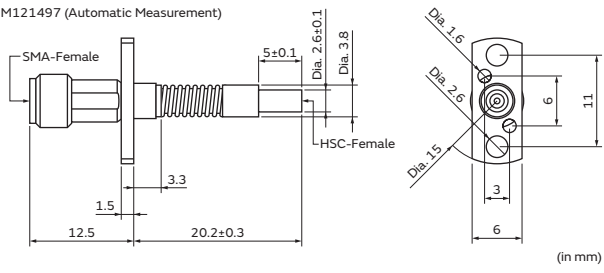

Recommended Probe

MM121497 (Automatic Measurement)

(in mm)

MM121490 (Manual Measurement)

(in mm)

Mouser Electronics

Authorized Distributor

Click to View Pricing, Inventory, Delivery & Lifecycle Information: