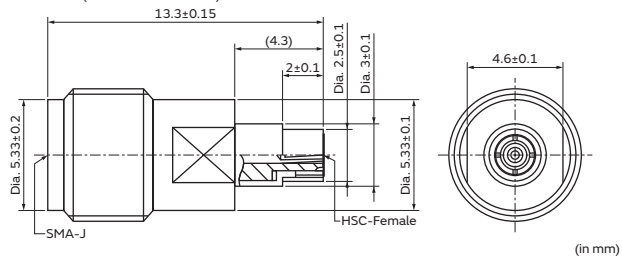

Recommended Probe

MM121497 (Automatic Measurement)

(in mm)

MM121490 (Manual Measurement)

(in mm)

Mouser Electronics

Authorized Distributor

Click to View Pricing, Inventory, Delivery & Lifecycle Information: