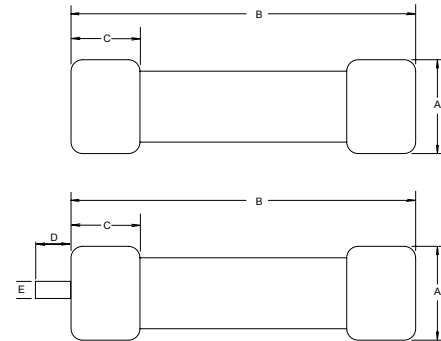

LA70QS French Cylindrical Fuses

690 Volts • Very Fast Acting • 10 – 100 Amperes

Ordering Information

Littelfuse French Cylindrical style semiconductor fuses are an extension to the LA70QS series. They offer a solid-fill design with high interrupting ratings and an optional striker for visual or remote blown fuse indication. The international 14x51mm and 22x58mm sizes are accepted worldwide.

Catalog Numbers & Technical Data

Ampere Rating	Littelfuse Catalog Number (No Striker)	Littelfuse Catalog Number (With Striker)	Body Size	Maximum Clearing I ² t @700 VAC (A ² S x 10 ³)	Watts Loss @ Rated Current (W)
10	LA70QS10-14F	LA70QS10-14FI	14x51	0.04	3.5
12	LA70QS12-14F	LA70QS12-14FI	14x51	0.06	4.4
16	LA70QS16-14F	LA70QS16-14FI	14x51	0.10	4.8
20	LA70QS20-14F	LA70QS20-14FI	14x51	0.16	5.2
25	LA70QS25-14F	LA70QS25-14FI	14x51	0.27	5.8
32	LA70QS32-14F	LA70QS32-14FI	14x51	1.50	7.0
40	LA70QS40-14F	LA70QS40-14FI	14x51	0.70	10.7
50	LA70QS50-14F	LA70QS50-14FI	14x51	1.50	11.6
20	LA70QS20-22F	LA70QS20-22FI	22x58	0.076	8.0
25	LA70QS25-22F	LA70QS25-22FI	22x58	0.125	10.0
32	LA70QS32-22F	LA70QS32-22FI	22x58	0.27	11.0
40	LA70QS40-22F	LA70QS40-22FI	22x58	0.48	13.0
50	LA70QS50-22F	LA70QS50-22FI	22x58	0.80	14.9
63	LA70QS63-22F	LA70QS63-22FI	22x58	1.85	16.0
80	LA70QS80-22F	LA70QS80-22FI	22x58	3.80	17.8
100	LA70QS100-22F	LA70QS100-22FI	22x58	8.00	19.0

Fuse Size	Dimensions in mm				
	A	B	C	D	E
14x51 (no striker)	14	51	14	—	—
22x58 (no striker)	22	58	16	—	—
14x51 (with striker)	14	51	14	7.5	3.8
22x58 (with striker)	22	58	16	7.5	3.8

Dimensions for reference only.