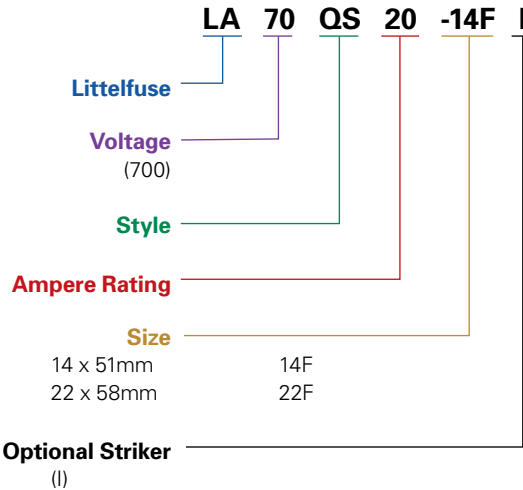

LA70QS French Cylindrical Fuses

690 Volts • Very Fast Acting • 10 – 100 Amperes

Ordering Information

Littelfuse French Cylindrical style semiconductor fuses are an extension to the LA70QS series. They offer a solid-fill design with high interrupting ratings and an optional striker for visual or remote blown fuse indication. The international 14x51mm and 22x58mm sizes are accepted worldwide.

Catalog Numbers & Technical Data

Ampere Rating	Littelfuse Catalog Number (No Striker)	Littelfuse Catalog Number (With Striker)	Body Size	Maximum Clearing I ² t @700 VAC (A ² S x 10 ³)	Watts Loss @ Rated Current (W)
10	LA70QS10-14F	LA70QS10-14FI	14x51	0.04	3.5
12	LA70QS12-14F	LA70QS12-14FI	14x51	0.06	4.4
16	LA70QS16-14F	LA70QS16-14FI	14x51	0.10	4.8
20	LA70QS20-14F	LA70QS20-14FI	14x51	0.16	5.2
25	LA70QS25-14F	LA70QS25-14FI	14x51	0.27	5.8
32	LA70QS32-14F	LA70QS32-14FI	14x51	1.50	7.0
40	LA70QS40-14F	LA70QS40-14FI	14x51	0.70	10.7
50	LA70QS50-14F	LA70QS50-14FI	14x51	1.50	11.6
20	LA70QS20-22F	LA70QS20-22FI	22x58	0.076	8.0
25	LA70QS25-22F	LA70QS25-22FI	22x58	0.125	10.0
32	LA70QS32-22F	LA70QS32-22FI	22x58	0.27	11.0
40	LA70QS40-22F	LA70QS40-22FI	22x58	0.48	13.0
50	LA70QS50-22F	LA70QS50-22FI	22x58	0.80	14.9
63	LA70QS63-22F	LA70QS63-22FI	22x58	1.85	16.0
80	LA70QS80-22F	LA70QS80-22FI	22x58	3.80	17.8
100	LA70QS100-22F	LA70QS100-22FI	22x58	8.00	19.0

Fuse Size	Dimensions in mm				
	A	B	C	D	E
14x51 (no striker)	14	51	14	—	—
22x58 (no striker)	22	58	16	—	—
14x51 (with striker)	14	51	14	7.5	3.8
22x58 (with striker)	22	58	16	7.5	3.8

Dimensions for reference only.

Specifications

- Voltage Rating:** AC: 690 Volts
DC: 700 Volts
- Interrupting Rating:** AC: 200,000 Amperes
DC: 100,000 Amperes
- Ampere Range:** 10 – 100 Amperes
- Approvals:** UL Recognized under the components program.
CSA Certified.