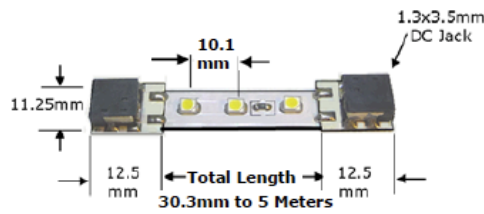

Ultra Bright Length Chart