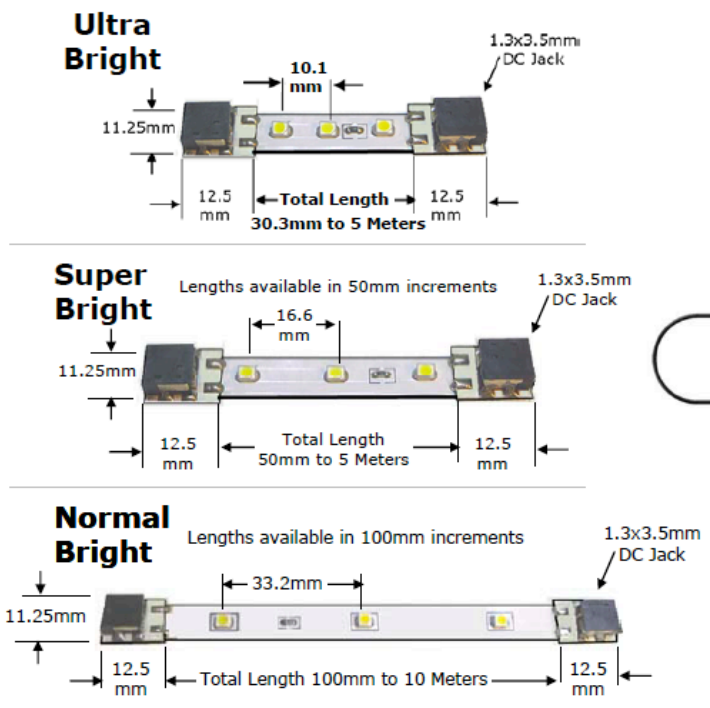

LED Strips are adhesive backed flex circuits with 3528 LEDs evenly spaced. Lengths from 50mm to 10 meters are available. Use with any accessory from inspired LED.

Choice of options

Brightness

Ultra Bright – UB, 96 LEDs per meter, 2 colors
 Super Bright – SB, 60 LEDs per meter, 5 colors
 Normal Bright – NB, 30 LEDs per meter, 5 colors

Color

Cool White – 6500K (daylight)
 Blue – 465nm
 Red – 625nm
 Green – 565nm
 Warm White – 3200K (soft white)

Cut Length in mm

Pick a length

Connector

2 Connectors – 2C

Typical Interconnection
 Up to 150 LEDs use 1A Power Supply
 150 to 300 LEDs use 2A Supply
 300 to 600 LEDs use 4A Supply

Specifications

Power Requirement – 12VDC per section of 3 LEDs. Each LED rated at .08W, 6.6MA.
LED – 32.x 2.8mm 120° viewing angle
 Cool White - 4.1 Lumen, 6500 Kelvin
 Blue – 1 Lumen, 465 nm
 Red – 1.2 Lumen, 625 nm
 Green – 1.2 Lumen, 565 nm
 Warm White – 2.5 Lumen , 3200 Kelvin