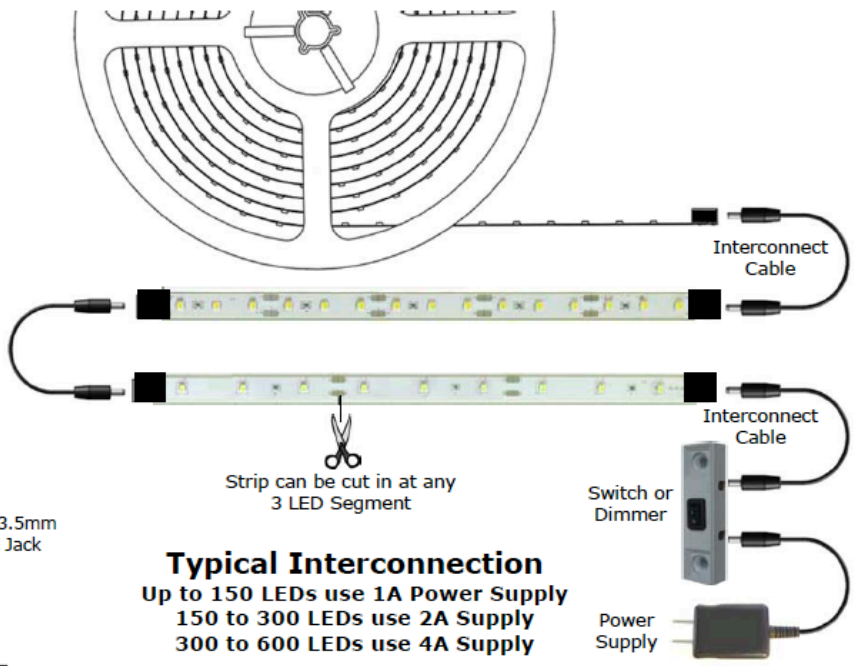

LED Strips are adhesive backed flex circuits with 3528 LEDs evenly spaced. Lengths from 50mm to 10 meters are available. Use with any accessory from inspired LED.

Choice of options

Brightness

Ultra Bright – UB, 96 LEDs per meter, 2 colors
 Super Bright – SB, 60 LEDs per meter, 5 colors
 Normal Bright – NB, 30 LEDs per meter, 5 colors

Color

Cool White – 6500K (daylight)
 Blue – 465nm
 Red – 625nm
 Green – 565nm
 Warm White – 3200K (soft white)

Cut Length in mm

Pick a length

Connector

2 Connectors – 2C

Typical Interconnection
 Up to 150 LEDs use 1A Power Supply
 150 to 300 LEDs use 2A Supply
 300 to 600 LEDs use 4A Supply

Specifications

Power Requirement – 12VDC per section of 3 LEDs. Each LED rated at .08W, 6.6MA.
LED – 32.x 2.8mm 120° viewing angle
 Cool White - 4.1 Lumen, 6500 Kelvin
 Blue – 1 Lumen, 465 nm
 Red – 1.2 Lumen, 625 nm
 Green – 1.2 Lumen, 565 nm
 Warm White – 2.5 Lumen , 3200 Kelvin