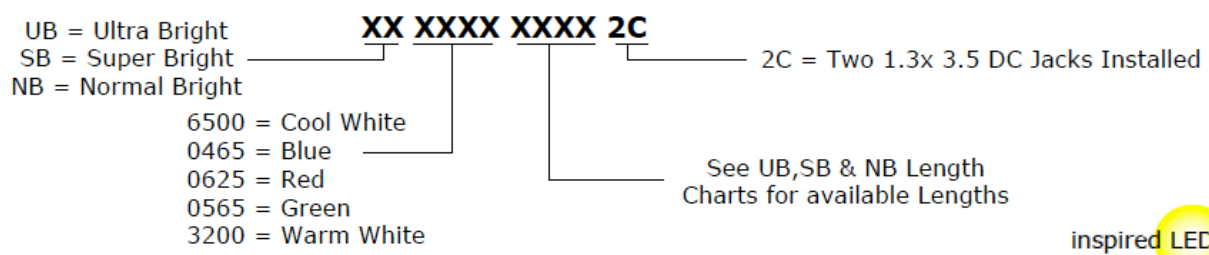

Part Number