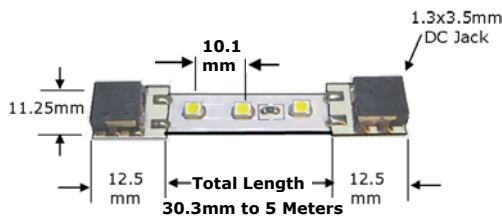

## Specifications

**Power Requirement** – 12VDC per section of 3 LEDs. Each LED rated at .08W, 6.6MA.

**LED** – 32.x 2.8mm 120° viewing angle

Cool White - 4.1 Lumen, 6500 Kelvin

Blue – 1 Lumen, 465 nm

Red – 1.2 Lumen, 625 nm

## Part Number

UB = Ultra Bright  
 SB = Super Bright  
 NB = Normal Bright

**XX XXXX XXXX 2C**

6500 = Cool White

0465 = Blue

0625 = Red

0565 = Green

3200 = Warm White

2C = Two 1.3x 3.5 DC Jacks Installed

See UB,SB & NB Length Charts for available Lengths

inspired LED