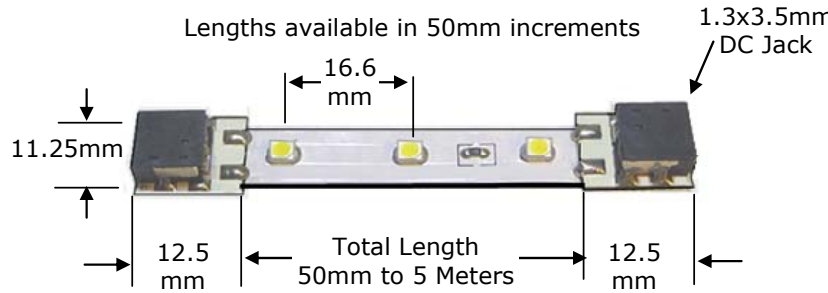

Super Bright Length Chart

Part Number	Color	# of LEDs	Length w/ connectors (mm)	Current required (MA)
SB XXXX 0050 2C		3	75	20
SB XXXX 0100 2C		6	125	40
SB XXXX 0150 2C		9	175	60
SB XXXX 0200 2C		12	225	80
SB XXXX 0250 2C		15	275	100
SB XXXX 0300 2C		18	325	120
SB XXXX 0350 2C		21	375	140
SB XXXX 0400 2C		24	425	160
SB XXXX 0450 2C		27	475	180
SB XXXX 0500 2C		30	525	200
SB XXXX 0550 2C		33	575	220
SB XXXX 0600 2C		36	625	240
SB XXXX 0650 2C		39	675	260
SB XXXX 0700 2C		42	725	280
SB XXXX 0750 2C		45	775	300
SB XXXX 0800 2C		48	825	320
SB XXXX 0850 2C		51	875	340
SB XXXX 0900 2C		54	925	360
SB XXXX 0950 2C		57	975	380
SB XXXX 1000 2C		60	1025	400
SB XXXX 1050 2C		63	1075	420
SB XXXX 1100 2C		66	1125	440
SB XXXX 1150 2C		69	1175	460
SB XXXX 1200 2C		72	1225	480
SB XXXX 1250 2C		75	1275	500
SB XXXX 1300 2C		78	1325	520
SB XXXX 1350 2C		81	1375	540
SB XXXX 1400 2C		84	1425	560
SB XXXX 1450 2C		87	1475	580
SB XXXX 1500 2C		90	1525	600
SB XXXX 1550 2C		93	1575	620
SB XXXX 1600 2C		96	1625	640
SB XXXX 1650 2C		99	1675	660
SB XXXX 1700 2C		102	1725	680
SB XXXX 1750 2C		105	1775	700
SB XXXX 1800 2C		108	1825	720
SB XXXX 1850 2C		111	1875	740
SB XXXX 1900 2C		114	1925	760
SB XXXX 1950 2C		117	1975	780
SB XXXX 2000 2C		120	2025	800
SB XXXX 2050 2C		123	2075	820
SB XXXX 2100 2C		126	2125	840
SB XXXX 2150 2C		129	2175	860
SB XXXX 2200 2C		132	2225	880
SB XXXX 2250 2C		135	2275	900
SB XXXX 2300 2C		138	2325	920
SB XXXX 2350 2C		141	2375	940
SB XXXX 2400 2C		144	2425	960
SB XXXX 2450 2C		147	2475	980
SB XXXX 2500 2C		150	2525	1000

Part Number	Color	# of LEDs	Length w/ connectors (mm)	Current required (MA)
SB XXXX 2550 2C		153	2575	1020
SB XXXX 2600 2C		156	2625	1040
SB XXXX 2650 2C		159	2675	1060
SB XXXX 2700 2C		162	2725	1080
SB XXXX 2750 2C		165	2775	1100
SB XXXX 2800 2C		168	2825	1120
SB XXXX 2850 2C		171	2875	1140
SB XXXX 2900 2C		174	2925	1160
SB XXXX 2950 2C		177	2975	1180
SB XXXX 3000 2C		180	3025	1200
SB XXXX 3050 2C		183	3075	1220
SB XXXX 3100 2C		186	3125	1240
SB XXXX 3150 2C		189	3175	1260
SB XXXX 3200 2C		192	3225	1280
SB XXXX 3250 2C		195	3275	1300
SB XXXX 3300 2C		198	3325	1320
SB XXXX 3350 2C		201	3375	1340
SB XXXX 3400 2C		204	3425	1360
SB XXXX 3450 2C		207	3475	1380
SB XXXX 3500 2C		210	3525	1400
SB XXXX 3550 2C		213	3575	1420
SB XXXX 3600 2C		216	3625	1440
SB XXXX 3650 2C		219	3675	1460
SB XXXX 3700 2C		222	3725	1480
SB XXXX 3750 2C		225	3775	1500
SB XXXX 3800 2C		228	3825	1520
SB XXXX 3850 2C		231	3875	1540
SB XXXX 3900 2C		234	3925	1560
SB XXXX 3950 2C		237	3975	1580
SB XXXX 4000 2C		240	4025	1600
SB XXXX 4050 2C		243	4075	1620
SB XXXX 4100 2C		246	4125	1640
SB XXXX 4150 2C		249	4175	1660
SB XXXX 4200 2C		252	4225	1680
SB XXXX 4250 2C		255	4275	1700
SB XXXX 4300 2C		258	4325	1720
SB XXXX 4350 2C		261	4375	1740
SB XXXX 4400 2C		264	4425	1760
SB XXXX 4450 2C		267	4475	1780
SB XXXX 4500 2C		270	4525	1800
SB XXXX 4550 2C		273	4575	1820
SB XXXX 4600 2C		276	4625	1840
SB XXXX 4650 2C		279	4675	1860
SB XXXX 4700 2C		282	4725	1880
SB XXXX 4750 2C		285	4775	1900
SB XXXX 4800 2C		288	4825	1920
SB XXXX 4850 2C		291	4875	1940
SB XXXX 4900 2C		294	4925	1960
SB XXXX 4950 2C		297	4975	1980
SB XXXX 5000 2C		300	5025	2000