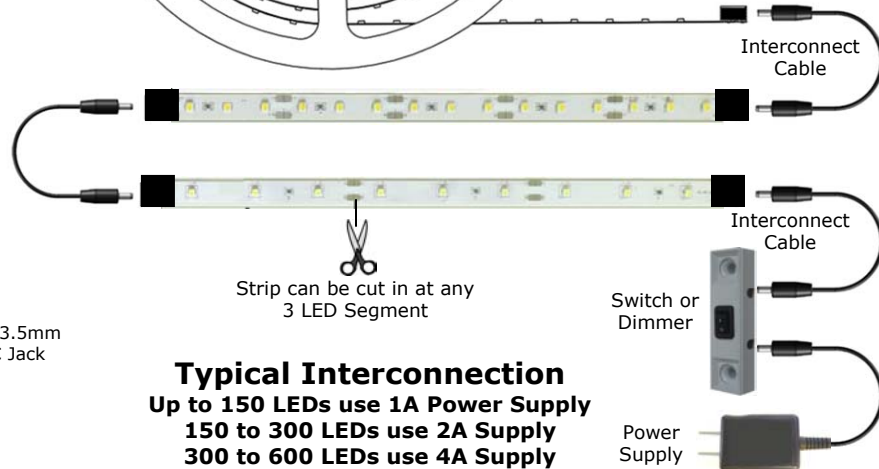

## LED Strip from inspired LED

LED Strips are adhesive backed flex circuits with 3528 LEDs evenly spaced. Lengths from 50mm to 10 meters are available. Use with any accessory from inspired LED.

#### Connector

2 Connectors – 2C

### Normal Bright

**Typical Interconnection**  
 Up to 150 LEDs use 1A Power Supply  
 150 to 300 LEDs use 2A Supply  
 300 to 600 LEDs use 4A Supply

## Specifications

**Power Requirement** – 12VDC per section of 3 LEDs. Each LED rated at .08W, 6.6MA.

**LED** – 32.x 2.8mm 120° viewing angle

Cool White - 4.1 Lumen, 6500 Kelvin

Blue – 1 Lumen, 465 nm

Red – 1.2 Lumen, 625 nm