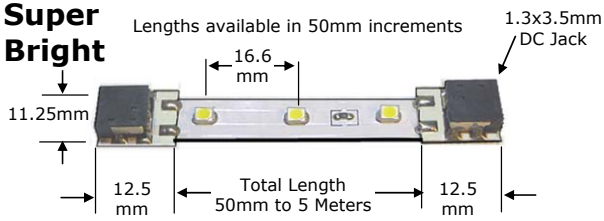

Super Bright