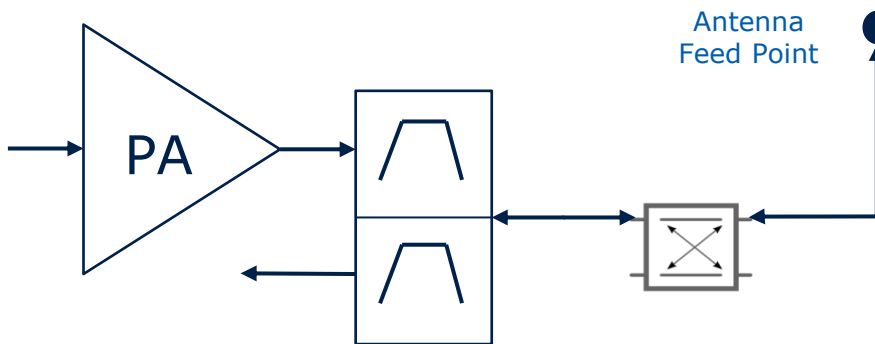

Innovative semiconductor solutions
for energy efficiency, mobility
and security

Antenna Tuning Solutions
for Smartphones & Tablets

Key Assets of Antenna Tuning

- **Increased number of bands in Smartphones call for band specific optimized antenna matching**
 - **Improves TIS** (=Total Isotropic Sensitivity)
 - Rx insensitivity to VSWR
 - **Improves TRP** (=Total Radiated Power)
 - Tx insensitivity to VSWR
 - **Higher Flexibility in Antenna Form Factors**
 - **Less system current consumption (PA)** through optimized matching

Principles of **Antenna Aperture Tuning** Smartphones & Tablets

Tuning Element

Antenna Aperture Tuning

Example

Purpose

Optimizes

- Antenna Radiation Efficiency
- Antenna Radiation Pattern

Antenna Aperture Tuning

Highest Flexibility - ONE SIZE FITS ALL

Same Footprint & Pinout GPIO Controlled Antenna Tuning Switches

SPDT

BGSA12GN10

SP3T

BGSA13GN10

SP4T

BGSA14GN10