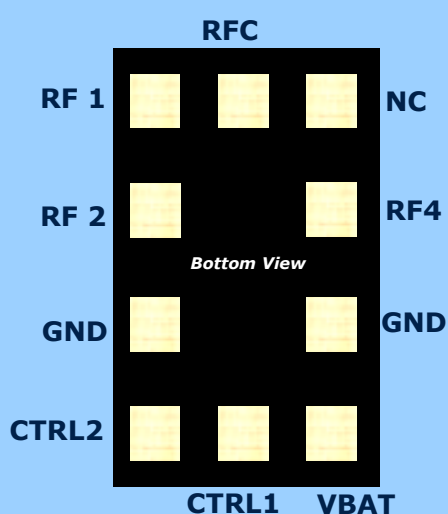

Smartphone & Tablets

Typical **PIFA** antennas

Application examples are not limited to below configurations

Antenna Aperture Tuning Switches

RF CMOS Technology

	<i>Target data</i>	<i>Target data</i>	<i>Target data</i>
	GPIO SPDT BGSA12GN10	GPIO SP3T BGSA13GN10	GPIO SP4T BGSA14GN10
Ron [Ω]	1.6Ω	RF1 0.8Ω RF2 1.3Ω RF3 1.6Ω	1.6Ω
Coff [fF]	120 fF	RF1 240 fF RF2 145 fF RF3 120 fF	120 fF
Effective Ron x Coff	<200fs	<200fs	<200fs
H2 @ Pout=25dBm	-105dBc	-105dBc	-105dBc
H3 @ Pout=25dBm	-115dBc	-115dBc	-115dBc
Packaging	 Plastic 1.5 x 1.1mm²		

Highest Flexibility - ONE SIZE FITS ALL

Same Footprint & Pinout GPIO Controlled Antenna Tuning Switches

SPDT

BGSA12GN10

SP3T

BGSA13GN10

SP4T

BGSA14GN10