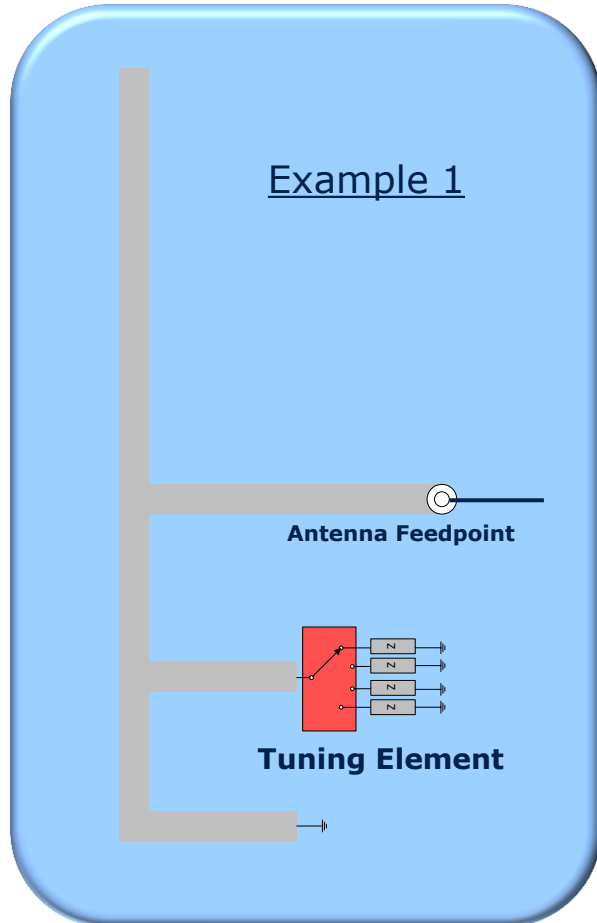

Principles of **Antenna Aperture Tuning** Smartphones & Tablets

Tuning Element

Antenna Aperture Tuning

Example

Purpose

Optimizes

- Antenna Radiation Efficiency
- Antenna Radiation Pattern

Antenna Aperture Tuning

Smartphone & Tablets

Typical **PIFA** antennas

Application examples are not limited to below configurations

Antenna Aperture Tuning Switches

RF CMOS Technology

	<i>Target data</i>	<i>Target data</i>	<i>Target data</i>
	GPIO SPDT BGSA12GN10	GPIO SP3T BGSA13GN10	GPIO SP4T BGSA14GN10
Ron [Ω]	1.6Ω	RF1 0.8Ω RF2 1.3Ω RF3 1.6Ω	1.6Ω
Coff [fF]	120 fF	RF1 240 fF RF2 145 fF RF3 120 fF	120 fF
Effective Ron x Coff	<200fs	<200fs	<200fs
H2 @ Pout=25dBm	-105dBc	-105dBc	-105dBc
H3 @ Pout=25dBm	-115dBc	-115dBc	-115dBc
Packaging	 Plastic 1.5 x 1.1mm²		

Highest Flexibility - ONE SIZE FITS ALL

Same Footprint & Pinout GPIO Controlled Antenna Tuning Switches

SPDT

BGSA12GN10

SP3T

BGSA13GN10

SP4T

BGSA14GN10