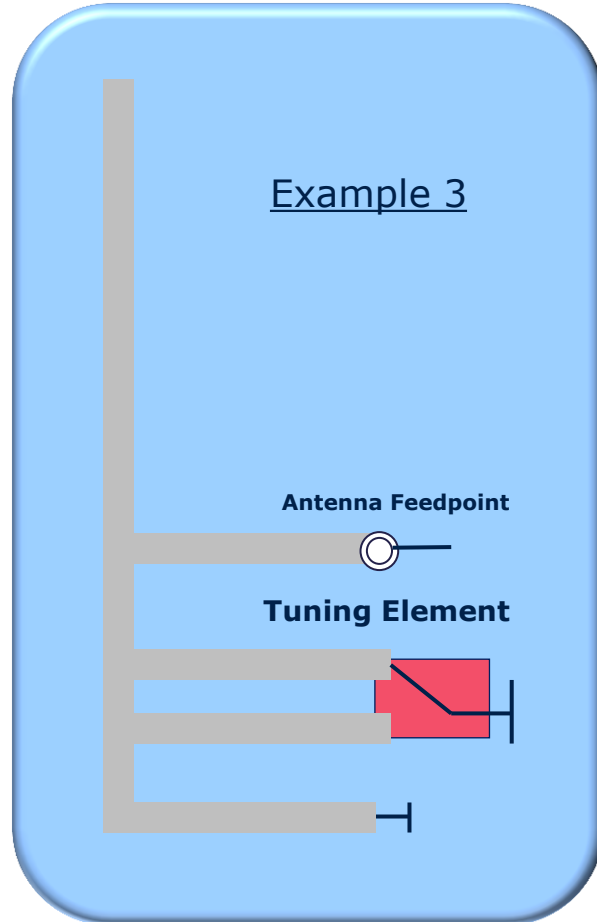

Principles of **Antenna Aperture Tuning** Smartphones & Tablets

Tuning Element

Antenna Aperture Tuning

Example

Purpose

Optimizes

- Antenna Radiation Efficiency
- Antenna Radiation Pattern

Antenna Aperture Tuning

Smartphone & Tablets

Typical **PIFA** antennas

Application examples are not limited to below configurations

Antenna Aperture Tuning Switches

RF CMOS Technology

	<i>Target data</i>	<i>Target data</i>	<i>Target data</i>
	GPIO SPDT BGSA12GN10	GPIO SP3T BGSA13GN10	GPIO SP4T BGSA14GN10
Ron [Ω]	1.6Ω	RF1 0.8Ω RF2 1.3Ω RF3 1.6Ω	1.6Ω
Coff [fF]	120 fF	RF1 240 fF RF2 145 fF RF3 120 fF	120 fF
Effective Ron x Coff	<200fs	<200fs	<200fs
H2 @ Pout=25dBm	-105dBc	-105dBc	-105dBc
H3 @ Pout=25dBm	-115dBc	-115dBc	-115dBc
Packaging	 Plastic 1.5 x 1.1mm²		

Highest Flexibility - ONE SIZE FITS ALL

Same Footprint & Pinout GPIO Controlled Antenna Tuning Switches

SPDT

BGSA12GN10

SP3T

BGSA13GN10

SP4T

BGSA14GN10