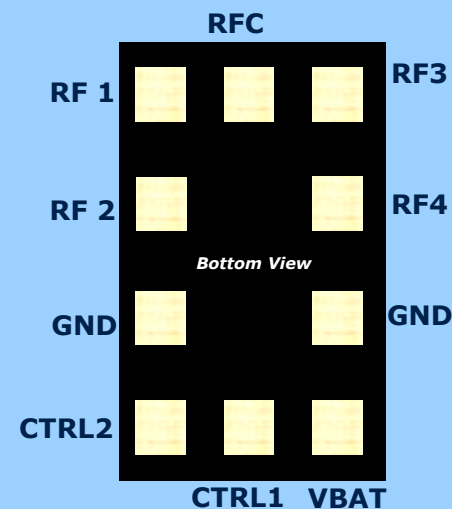

Smartphone & Tablets

Typical **PIFA** antennas

Application examples are not limited to below configurations

Antenna Aperture Tuning Switches

RF CMOS Technology

	<i>Target data</i>	<i>Target data</i>	<i>Target data</i>
	GPIO SPDT BGSA12GN10	GPIO SP3T BGSA13GN10	GPIO SP4T BGSA14GN10
Ron [Ω]	1.6Ω	RF1 0.8Ω RF2 1.3Ω RF3 1.6Ω	1.6Ω
Coff [fF]	120 fF	RF1 240 fF RF2 145 fF RF3 120 fF	120 fF
Effective Ron x Coff	<200fs	<200fs	<200fs
H2 @ Pout=25dBm	-105dBc	-105dBc	-105dBc
H3 @ Pout=25dBm	-115dBc	-115dBc	-115dBc
Packaging	 Plastic 1.5 x 1.1mm²		

Highest Flexibility - ONE SIZE FITS ALL

Same Footprint & Pinout GPIO Controlled Antenna Tuning Switches

SPDT

BGSA12GN10

SP3T

BGSA13GN10

SP4T

BGSA14GN10