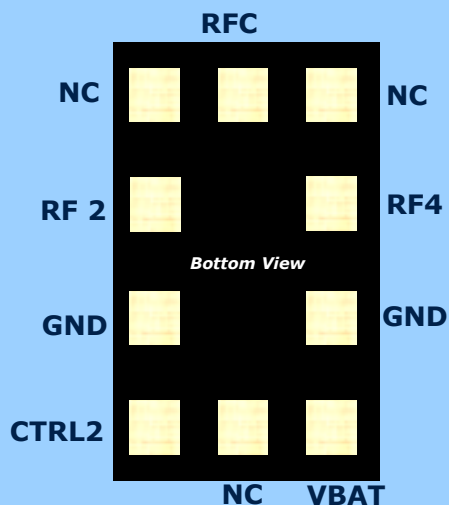

Smartphone & Tablets

Typical **PIFA** antennas

Application examples are not limited to below configurations

Antenna Aperture Tuning Switches

RF CMOS Technology

	<i>Target data</i>	<i>Target data</i>	<i>Target data</i>
	GPIO SPDT BGSA12GN10	GPIO SP3T BGSA13GN10	GPIO SP4T BGSA14GN10
Ron [Ω]	1.6Ω	RF1 0.8Ω RF2 1.3Ω RF3 1.6Ω	1.6Ω
Coff [fF]	120 fF	RF1 240 fF RF2 145 fF RF3 120 fF	120 fF
Effective Ron x Coff	<200fs	<200fs	<200fs
H2 @ Pout=25dBm	-105dBc	-105dBc	-105dBc
H3 @ Pout=25dBm	-115dBc	-115dBc	-115dBc
Packaging	 Plastic 1.5 x 1.1mm²		

Highest Flexibility - ONE SIZE FITS ALL

Same Footprint & Pinout GPIO Controlled Antenna Tuning Switches

SPDT

BGSA12GN10

SP3T

BGSA13GN10

SP4T

BGSA14GN10