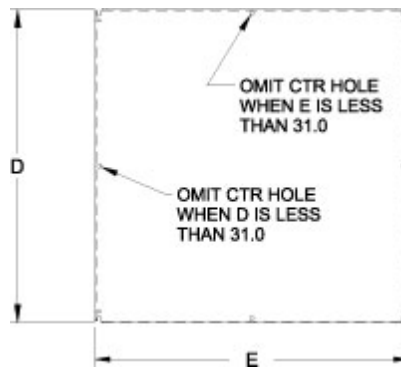

Quality Products. Service Excellence.

Inner Panels *EP Series*

Eclipse Series Enclosures

Features

- Larger than standard NEMA panel used in same sized enclosure.
- 12gauge steel construction.
- Larger sizes have 2 or 4 formed flanges for added strength.
- Slotted corner design for easier mounting.
- Finished in white or unpainted galvanized.

Mild Steel				
Part No.	Galvanized Part No.	Size		Gauge
		D	E	
EP1210	EPG1210	10.20	8.20	12
EP1212	EPG1212	10.20	10.20	12
EP1224	EPG1224	10.20	22.20	12
EP1612	EPG1612	14.20	10.20	12
EP1616	EPG1616	14.20	14.20	12
EP1620	EPG1620	14.20	18.20	12
EP2012	EPG2012	18.20	10.20	12
EP2016	EPG2016	18.20	14.20	12
EP2020	EPG2020	18.20	18.20	12
EP2024	EPG2024	18.20	22.20	12
EP2412	EPG2412	22.20	10.20	12
EP2416	EPG2416	22.20	14.20	12
EP2420	EPG2420	22.20	18.20	12
EP2424	EPG2424	22.20	22.20	12
EP2430	EPG2430	22.20	28.20	12
EP2442	EPG2442	22.20	40.20	12
EP2448	EPG2448	22.20	46.20	12
EP3012	EPG3012	28.20	10.20	12
EP3016	EPG3016	28.20	14.20	12
EP3020	EPG3020	28.20	18.20	12
EP3024	EPG3024	28.20	22.20	12

Mild Steel				
Part No.	Galvanized Part No.	Size		Gauge
		D	E	

Mild				
Steel	Galvanized	Size		
Part No.	Part No.	D	E	Gauge
EP3030	EPG3030	28.20	28.20	12
EP3036	EPG3036	28.20	34.20	12
EP3042	EPG3042	28.20	40.20	12
EP3048	EPG3048	28.20	46.20	12
EP3060	EPG3060	28.20	58.20	12
EP3624	EPG3624	34.20	22.20	12
EP3630	EPG3630	34.20	28.20	12
EP3636	EPG3636	34.20	34.20	12
EP3642	EPG3642	34.20	40.20	12
EP3648	EPG3648	34.20	46.20	12
EP3660	EPG3660	34.20	58.20	12
EP4224	EPG4224	40.20	22.20	12
EP4230	EPG4230	40.20	28.20	12
EP4236	EPG4236	40.20	34.20	12
EP4824	EPG4824	46.20	22.20	12
EP4830	EPG4830	46.20	28.20	12
EP4836	EPG4836	46.20	34.20	12
EP4848	EPG4848	46.20	46.20	12
EP6036	EPG6036	58.20	34.20	12
EP7230	EPG7230	70.20	28.20	12
EP7236	EPG7236	70.20	34.20	12