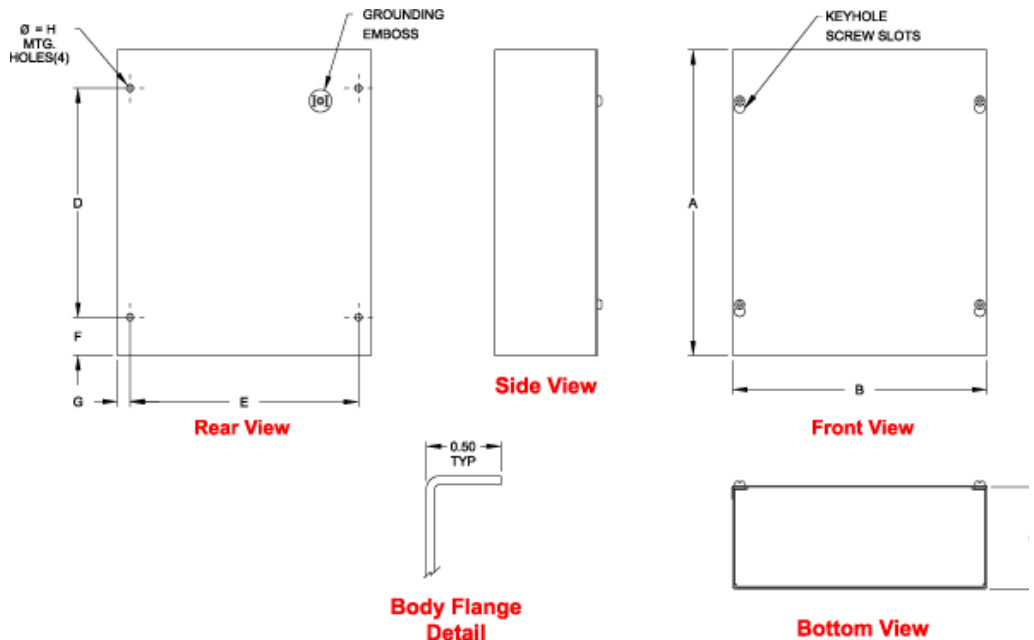

Finish

- Enclosure and cover are unpainted galvanized steel.

Part No.	Overall Dimensions			Mtg. Centers				
	A	B	C	D	E	F	G	H
CSG664	6.00	6.00	4.00	3.00	5.00	1.50	0.50	0.28
CSG884	8.00	8.00	4.00	5.00	7.00	1.50	0.50	0.28
CSG10104	10.00	10.00	4.00	7.00	9.00	1.50	0.50	0.28