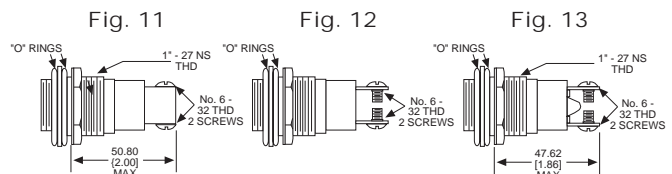

Uses:
S-6
CANDELABRA
SCREW BASE
INCANDESCENT
LAMP

CAP PART NO.	COLOR	FIG	CAP PART NO.	COLOR	FIG
103-0531-403	RED	14	103-1233-403	AMBER	15
103-0532-403	GREEN	14	103-1235-403	WHITE	15
103-0533-403	AMBER	14	103-1237-403	CLEAR	15
103-0535-403	WHITE	14	103-1331-403	RED	16
103-0537-403	CLEAR	14	103-1332-403	GREEN	16
103-1231-403	RED	15	103-1333-403	AMBER	16
103-1232-403	GREEN	15	103-1335-403	WHITE	16
			103-1337-403	CLEAR	16