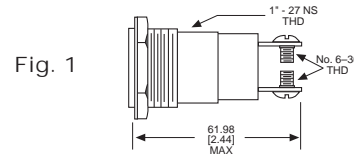

031 SERIES FOR 1" MOUNTING HOLE • FRICTION-FIT-CAP

BASE PART NO.	VOLTAGE	FIG
031-3101-01-101	6-250	1

Uses:
S-6
CANDELABRA
SCREW BASE
INCANDESCENT
LAMP

CAP PART NO.	COLOR	FIG	CAP PART NO.	COLOR	FIG
031-0111-300	RED	2	031-0431-300	RED	3
031-0112-300	GREEN	2	031-0432-300	GREEN	3
031-0113-300	AMBER	2	031-0433-300	AMBER	3
031-0135-300	WHITE	2	031-0435-300	WHITE	3
031-0137-300	CLEAR	2	031-0437-300	CLEAR	3

Material & Finish: Base - Nickel Plated Brass, Cap - Polycarbonate with Chrome Plated Brass Bezel

051 & 080 SERIES FOR 1" MOUNTING HOLE • WATERTIGHT

BASE PART NO.	VOLTAGE	FIG
080-0901-05-303	6-250	4
080-3101-05-303	6-250	5
080-4001-05-303	6-250	6

Material & Finish: Base - Chrome Plated Brass, Cap - Polycarbonate with Chrome Plated Brass Bezel

103 SERIES FOR 1" MOUNTING HOLE • OILTIGHT*

BASE PART NO.	VOLTAGE	FIG
103-0901-05-103	6-250	11
103-3101-05-103	6-250	12
103-3502-05-103†	24-250	13

Material & Finish: Base - Nickel Plated Brass, Cap - Polycarbonate with Chrome Plated Brass Bezel

Neon and incandescent lamp information on Pages 35 and 36.

* See Page 14 for Oiltight information

Dimensions in mm [inches]