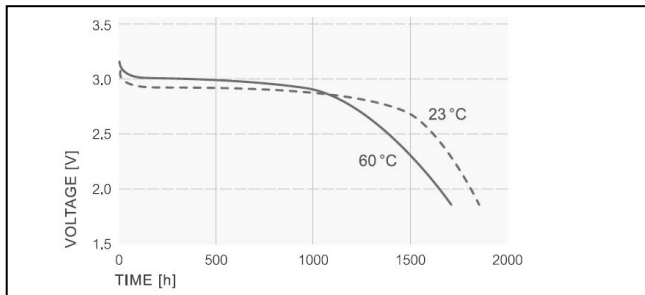

**Typical Capacities (at 20°C)**

Discharge Type	Load	End Voltage:	2.0 V
Continuous 24h/d,7d/w	5600 Ω	Time:	1860 h
		Capacity [mAh]:	950
		Energy [mWh]:	2700
Continuous 24h/d,7d/w	2000 Ω	Time:	670 h
		Capacity [mAh]:	930
		Energy [mWh]:	2600
Continuous 24h/d,7d/w	1000 Ω	Time:	335 h
		Capacity [mAh]:	900
		Energy [mWh]:	2400
Constant current	50 μA	Capacity [mAh]:	1000

### Performance Data:

- **Temperature Characteristics\***

\*Discharge Load 5.6 kΩ

- **Operating Voltage vs. load resistance\***

\*Discharge depth 50%

- **Capacity vs. load resistance**

- **Discharge Characteristics\***