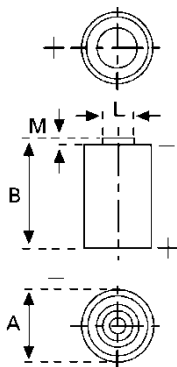

**Data Sheet**

<b>Type Number</b> .....	6127
<b>Designation IEC</b> .....	---
<b>System</b> .....	Li-Manganese dioxide / Organic Electrolyte
<b>UL Recognition</b> .....	MH13654 (N)
<b>Nominal Voltage</b> .....	3 V
<b>Typical Capacity C</b> .....	950 mAh
Load 5.6 kOhm, at 20°C down to 2 V	
<b>Weight (approx.)</b> .....	11,5 g
<b>Volume</b> .....	5 ccm
<b>Coding</b> .....	Date of Manufacturing Month / Year
<b>Temperature Ranges</b>	min                      max.
Storage .....	-55 °C                      70 °C
Discharge .....	-30 °C                      75 °C*
<b>Dimensions</b>	min                      max.
Diameter (A) .....	14,15                      14,45
Height (B) .....	25,09                      25,30
Shoulder Diameter[L].....	7,00
Shoulder Height [M].....	0,90

**Typical Capacities (at 20°C)**

Discharge Type	Load	End Voltage:	2.0 V
Continuous 24h/d,7d/w	5600 Ω	Time:	1860 h
		Capacity [mAh]:	950
		Energy [mWh]:	2700
Continuous 24h/d,7d/w	2000 Ω	Time:	670 h
		Capacity [mAh]:	930
		Energy [mWh]:	2600
Continuous 24h/d,7d/w	1000 Ω	Time:	335 h
		Capacity [mAh]:	900
		Energy [mWh]:	2400
Constant current	50 μA	Capacity [mAh]:	1000

### Performance Data:

- **Temperature Characteristics\***

\*Discharge Load 5.6 kΩ

- **Operating Voltage vs. load resistance\***

\*Discharge depth 50%

- **Capacity vs. load resistance**

- **Discharge Characteristics\***