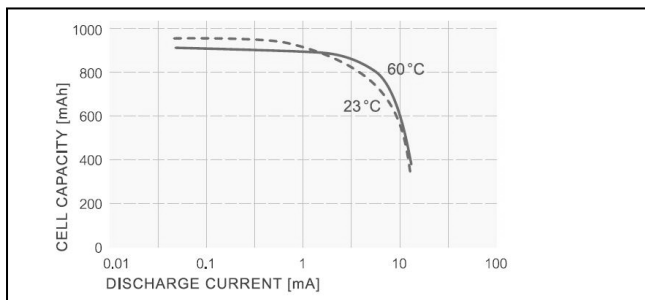

### Performance Data:

- **Temperature Characteristics\***

\*Discharge Load 5.6 kΩ

- **Operating Voltage vs. load resistance\***

\*Discharge depth 50%

- **Capacity vs. load resistance**

- **Discharge Characteristics\***