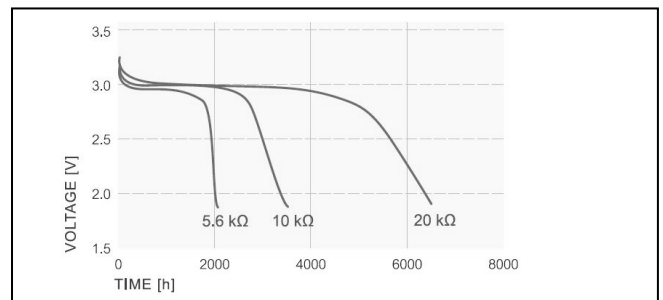

### Performance Data:

- **Temperature Characteristics\***

\*Discharge Load 5.6 kΩ

- **Operating Voltage vs. load resistance\***

\*Discharge depth 50%

- **Capacity vs. load resistance**

- **Discharge Characteristics\***