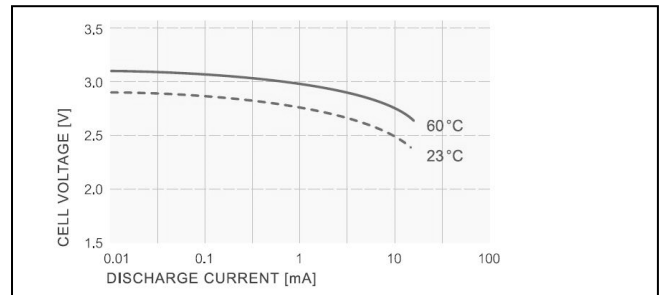

### Performance Data:

- **Temperature Characteristics\***

\*Discharge Load 5.6 kΩ

- **Operating Voltage vs. load resistance\***

\*Discharge depth 50%

- **Capacity vs. load resistance**

- **Discharge Characteristics\***