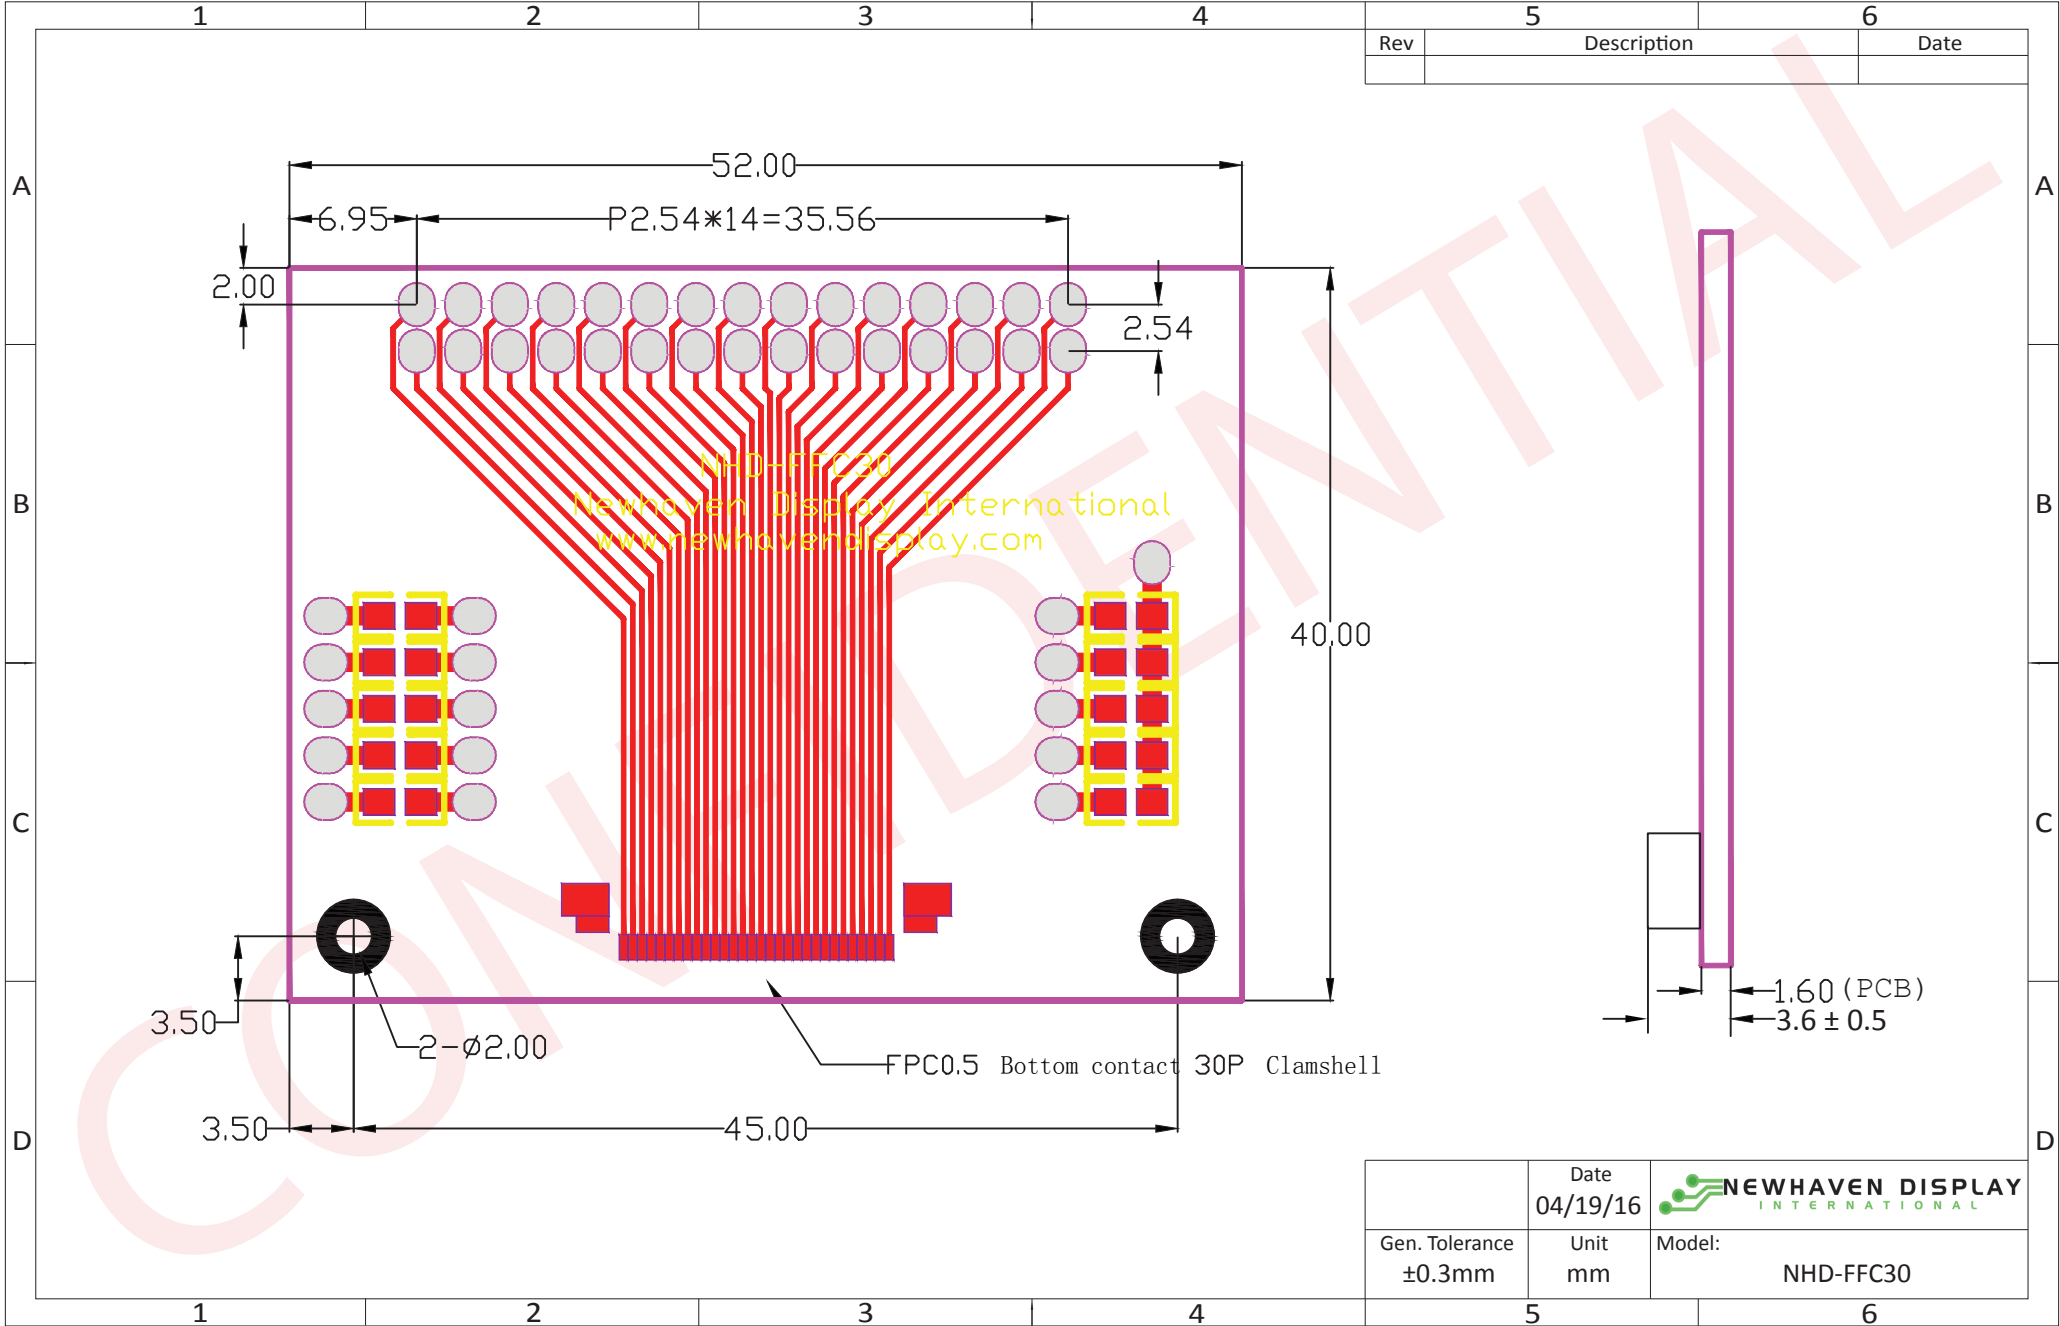

Mechanical Drawing

The drawing contained herein is the exclusive property of Newhaven Display International, Inc. and shall not be copied, reproduced, and/or disclosed in any format without permission.