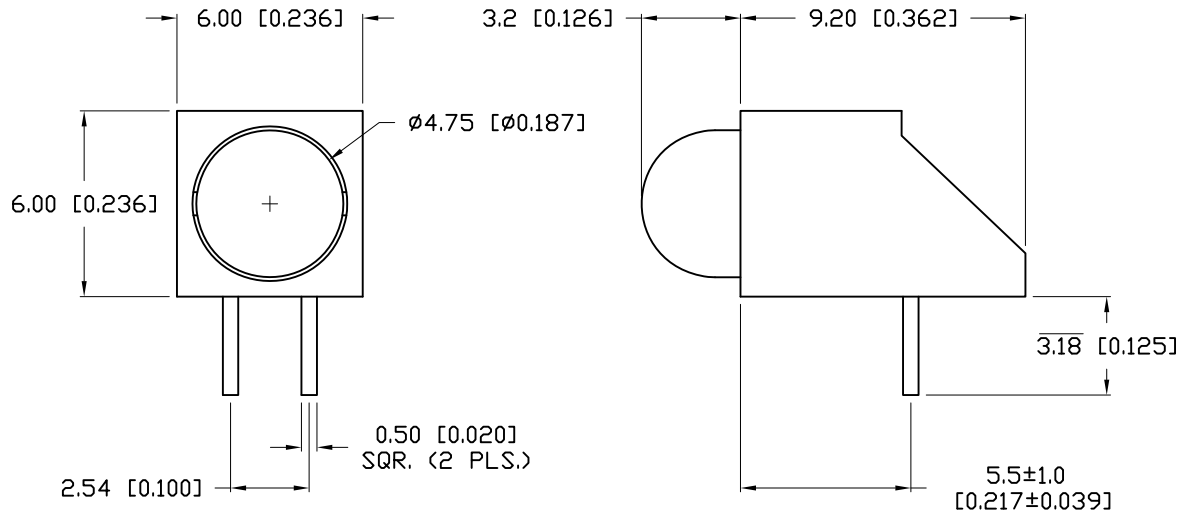

PART NUMBER	SSF-LXH100GD-RP	REV.	A
DATE	E.C.N. NUMBER AND REVISION COMMENTS		REV.
01.16.13	E.C.N. #10BRDR. & REDRAWN.		A

A

ELECTRO-OPTICAL CHARACTERISTICS $T_A=25^\circ\text{C}$ $I_f=20\text{mA}$

PARAMETER	MIN	TYP	MAX	UNITS	TEST COND
PEAK WAVELENGTH		565		nm	
FORWARD VOLTAGE		2.2	2.6	V_f	
REVERSE VOLTAGE	5.0			V_r	$I_r=100\mu\text{A}$
AXIAL INTENSITY		30		mcd	$I_f=20\text{mA}$
VIEWING ANGLE		60		2x theta	
EMITTED COLOR:	GREEN				
EPOXY LENS FINISH:	GREEN DIFFUSED				

LIMITS OF SAFE OPERATION AT 25°C

PARAMETER	MAX	UNITS
PEAK FORWARD CURRENT*	150	mA
STEADY CURRENT	25	mA
POWER DISSIPATION	105	mW
DERATE FROM 25°C	-1.2	$\text{mW}/^\circ\text{C}$
OPERATING, STORAGE TEMP.	-40 TO +85	$^\circ\text{C}$
SOLDERING TEMP.	+260	$^\circ\text{C}$
2.0mm FROM BODY		3 SEC. MAX

* $t < 10\mu\text{s}$

NOTES:

1. SSL-LX507F3GD, GREEN LED.
2. SSH-LXH100, BLACK HOLDER.

*UNLESS OTHERWISE SPECIFIED TOLERANCES PER DECIMAL PRECISION ARE: X= ± 1 (± 0.039), X.X= ± 0.5 (± 0.020), X.XX= ± 0.25 (± 0.010), X.XXX= ± 0.127 (± 0.005). LEAD SIZE= ± 0.05 (± 0.002), LEAD LENGTH= ± 0.75 (± 0.030). MIN= $\frac{+DECIMAL PRECISION}{-0.00}$ MAX= $\frac{+0.00}{-DECIMAL PRECISION}$

UNCONTROLLED DOCUMENT

425 N. GARY AVE.
CAROL STREAM, IL 60188-4900
PHONE: +1.800.278.5666
FAX: +1.630.315.2152
WEB: WWW.LUMEX.COM
MEMBER OF ITW PHOTONICS GROUP

T-5mm (T-1 3/4) LED, RIGHT ANGLE FAULT INDICATOR, 565nm GREEN LED, GREEN DIFF, REVERSE POLARITY.

DATE:	01.16.13	DRAWN BY:	MA
PAGE:	1 OF 1	CHKD BY:	SS
SCALE:	NTS	APRVD BY:	SS
UNIT:	mm [INCH]		(Pb)