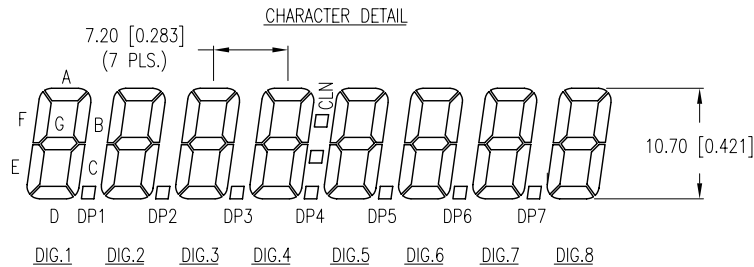

PART NUMBER	LCD-S801C42TF	REV.	B
DATE	E.C.N. NUMBER AND REVISION COMMENTS		REV.
???	E.C.N. #10BRDR. & REDRAWN.		A
???	E.C.N. #10BRDR. & REDRAWN.		B

CHARACTERISTICS	
FLUID TYPE:	TN
BACKGROUND COLOR:	GRAY
VIEWING DIRECTION:	6:00
DISPLAY MODE:	TRANSFLECTIVE
OPERATING VOLTAGE:	5.0V AC.
OPERATING TEMP.	0°C TO 50°C
STORAGE TEMP.	-20°C TO 70°C
DRIVING METHODE:	STATIC
CONNECTION TYPE:	66 PINS

PIN NO.	1	2	3	4	5	6	7	8	9	10
SEGMENT	COM	1E	1D	1C	DP1	2E	2D	2C	DP2	3E
PIN NO.	11	12	13	14	15	16	17	18	19	20
SEGMENT	3D	3C	DP3	4E	4D	4C	DP4	5E	5D	5C
PIN NO.	21	22	23	24	25	26	27	28	29	30
SEGMENT	DP5	6E	6D	6C	DP6	7E	7D	7C	DP7	8E
PIN NO.	31	32	33	34	35	36	37	38	39	40
SEGMENT	8D	8C	8B	8A	8F	8G	7B	7A	7F	7G
PIN NO.	41	42	43	44	45	46	47	48	49	50
SEGMENT	6B	6A	6F	6G	5B	5A	5F	5G	CLN	4B
PIN NO.	51	52	53	54	55	56	57	58	59	60
SEGMENT	4A	4F	4G	3B	3A	3F	3G	2B	2A	2F
PIN NO.	61	62	63	64	65	66				
SEGMENT	2G	1B	1A	1F	1G	COM				

*UNLESS OTHERWISE SPECIFIED TOLERANCES PER DECIMAL PRECISION ARE: X=±1 (±0.039), X.X=±0.5 (±0.020), X.XX=±0.25 (±0.010), X.XXX=±0.127 (±0.005). LEAD SIZE=±0.05 (±0.002), LEAD LENGTH=±0.75 (±0.030). MIN= +DECIMAL PRECISION MAX.= +0.00 -0.00 DECIMAL PRECISION