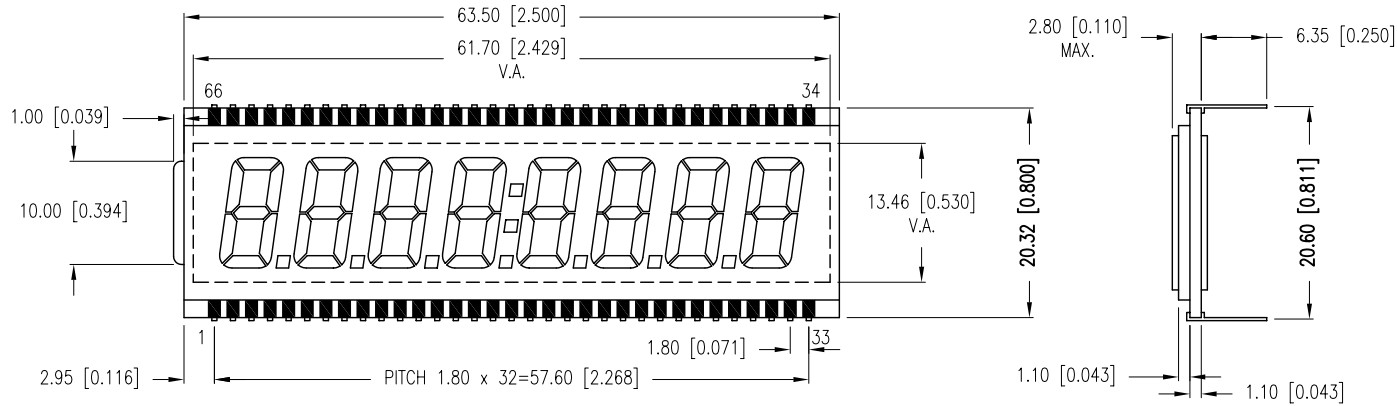

PART NUMBER	LCD-S801C42TF	REV.	B
DATE	E.C.N. NUMBER AND REVISION COMMENTS		REV.
???	E.C.N. #10BRDR. & REDRAWN.		A
???	E.C.N. #10BRDR. & REDRAWN.		B

CHARACTERISTICS	
FLUID TYPE:	TN
BACKGROUND COLOR:	GRAY
VIEWING DIRECTION:	6:00
DISPLAY MODE:	TRANSFLECTIVE
OPERATING VOLTAGE:	5.0V AC.
OPERATING TEMP.	0°C TO 50°C
STORAGE TEMP.	-20°C TO 70°C
DRIVING METHODE:	STATIC
CONNECTION TYPE:	66 PINS

PIN NO.	1	2	3	4	5	6	7	8	9	10
SEGMENT	COM	1E	1D	1C	DP1	2E	2D	2C	DP2	3E
PIN NO.	11	12	13	14	15	16	17	18	19	20
SEGMENT	3D	3C	DP3	4E	4D	4C	DP4	5E	5D	5C
PIN NO.	21	22	23	24	25	26	27	28	29	30
SEGMENT	DP5	6E	6D	6C	DP6	7E	7D	7C	DP7	8E
PIN NO.	31	32	33	34	35	36	37	38	39	40
SEGMENT	8D	8C	8B	8A	8F	8G	7B	7A	7F	7G
PIN NO.	41	42	43	44	45	46	47	48	49	50
SEGMENT	6B	6A	6F	6G	5B	5A	5F	5G	CLN	4B
PIN NO.	51	52	53	54	55	56	57	58	59	60
SEGMENT	4A	4F	4G	3B	3A	3F	3G	2B	2A	2F
PIN NO.	61	62	63	64	65	66				
SEGMENT	2G	1B	1A	1F	1G	COM				

*UNLESS OTHERWISE SPECIFIED TOLERANCES PER DECIMAL PRECISION ARE: X=±1 (±0.039), X.X=±0.5 (±0.020), X.XX=±0.25 (±0.010), X.XXX=±0.127 (±0.005). LEAD SIZE=±0.05 (±0.002), LEAD LENGTH=±0.75 (±0.030). MIN= +DECIMAL PRECISION MAX.= +0.00 -0.00 DECIMAL PRECISION