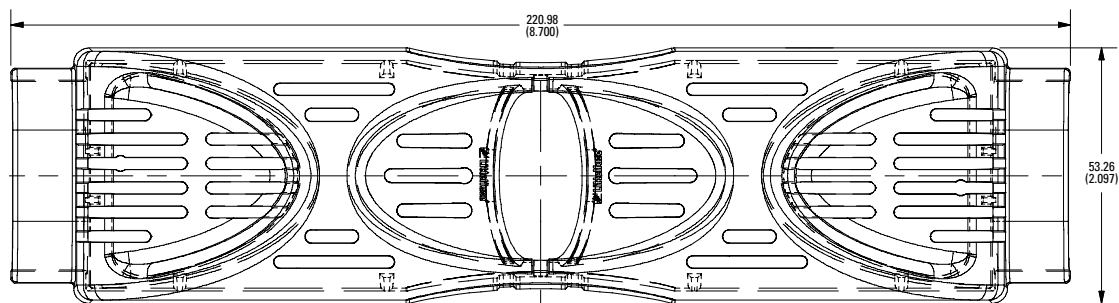

## Dimensions in mm (inches)

Class T

**600 V 30 A**

**600 V 60 A**

**600 V 100 A**

**600 V 200 A**

**600 V 400 A**

**600 V 600 A**

## Dimensions in mm (inches)

Class CD

**600 V 60 A**

Also available at [Littelfuse.com/fuseblocks](http://Littelfuse.com/fuseblocks)