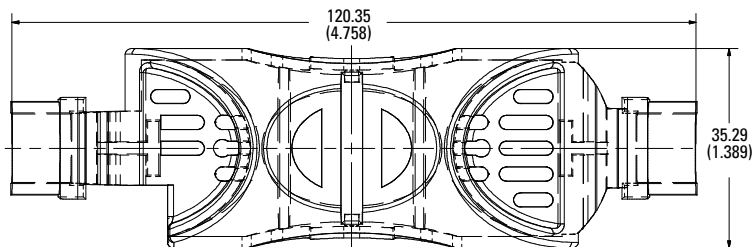

## Dimensions in mm (inches)

Class J

**600 V 30 A**

**600 V 60 A**

**600 V 100 A**

## Dimensions in mm (inches)

Class T

**300 V 30 A**

**300 V 60 A**

**300 V 100 A**

Also available at [Littelfuse.com/fuseblocks](http://Littelfuse.com/fuseblocks)