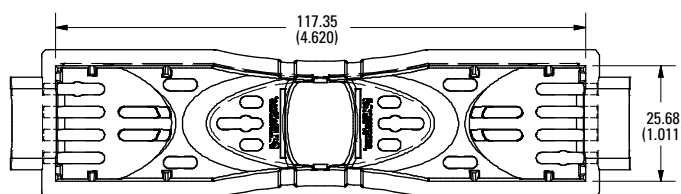

## Dimensions in mm (inches)

Class T

**600 V 30 A**

**600 V 60 A**

**600 V 100 A**

**600 V 200 A**

**600 V 400 A**

**600 V 600 A**

## Dimensions in mm (inches)

Class CD

**600 V 60 A**

Also available at [Littelfuse.com/fuseblocks](http://Littelfuse.com/fuseblocks)