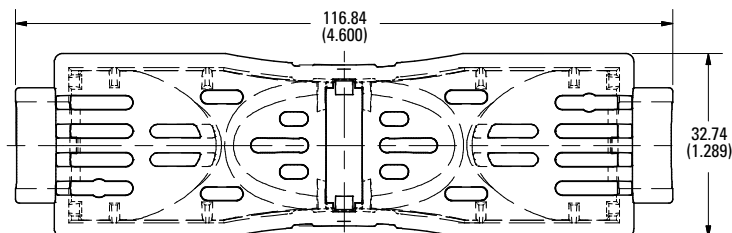

## Dimensions in mm (inches)

Class J

**600 V 30 A**

**600 V 60 A**

**600 V 100 A**

## Dimensions in mm (inches)

Class T

**300 V 30 A**

**300 V 60 A**

**300 V 100 A**

Also available at [Littelfuse.com/fuseblocks](http://Littelfuse.com/fuseblocks)