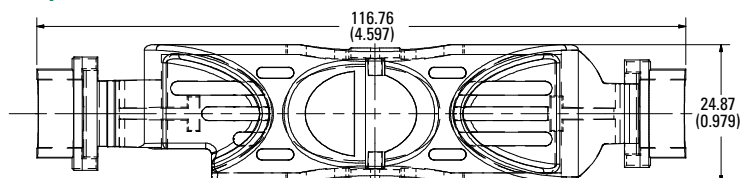

## Dimensions in mm (inches)

Class T

**600 V 30 A**

**600 V 60 A**

**600 V 100 A**

**600 V 200 A**

**600 V 400 A**

**600 V 600 A**

## Dimensions in mm (inches)

Class CD

**600 V 60 A**

Also available at [Littelfuse.com/fuseblocks](http://Littelfuse.com/fuseblocks)