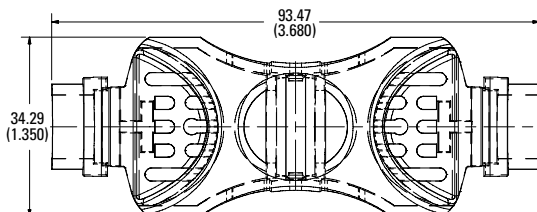

## Dimensions in mm (inches)

Class T

**300 V 30 A**

**300 V 60 A**

**300 V 100 A**

Also available at [Littelfuse.com/fuseblocks](http://Littelfuse.com/fuseblocks)

## Dimensions in mm (inches)

Class T

**600 V 30 A**

**600 V 60 A**

**600 V 100 A**

**600 V 200 A**

**600 V 400 A**

**600 V 600 A**