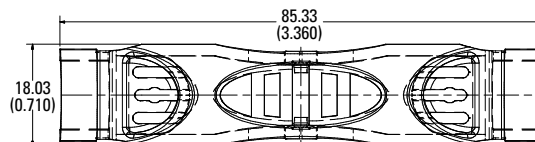

## Dimensions in mm (inches)

Class J

**600 V 30 A**

**600 V 60 A**

**600 V 100 A**

## Dimensions in mm (inches)

Class T

**300 V 30 A**

**300 V 60 A**

**300 V 100 A**

Also available at [Littelfuse.com/fuseblocks](http://Littelfuse.com/fuseblocks)