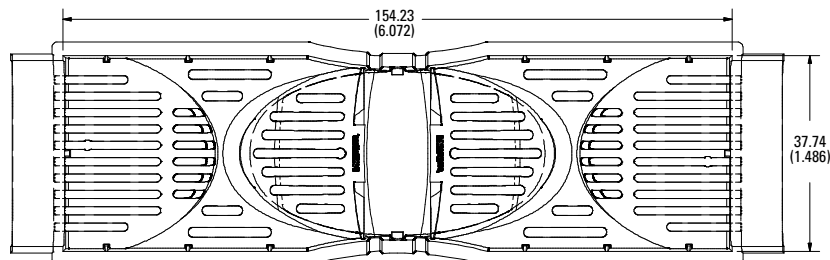

## Dimensions in mm (inches)

Class T

**600 V 30 A**

**600 V 60 A**

**600 V 100 A**

**600 V 200 A**

**600 V 400 A**

**600 V 600 A**

## Dimensions in mm (inches)

Class CD

**600 V 60 A**

Also available at [Littelfuse.com/fuseblocks](http://Littelfuse.com/fuseblocks)