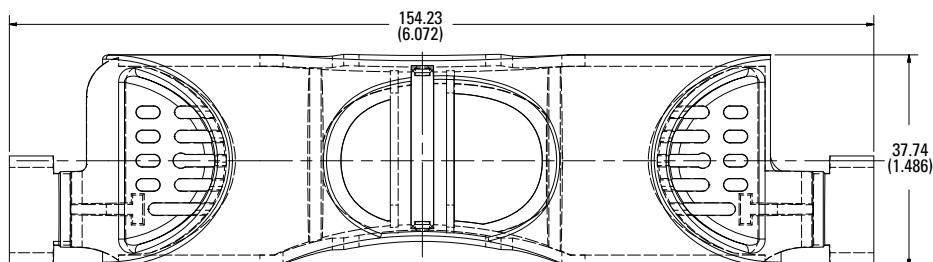

## Dimensions in mm (inches)

Class J

**600 V 30 A**

**600 V 60 A**

**600 V 100 A**

## Dimensions in mm (inches)

Class T

**300 V 30 A**

**300 V 60 A**

**300 V 100 A**

Also available at [Littelfuse.com/fuseblocks](http://Littelfuse.com/fuseblocks)