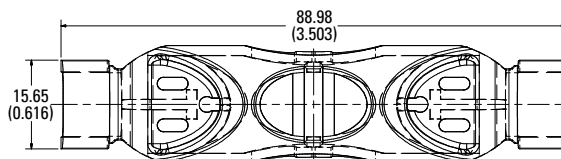

## Dimensions in mm (inches)

Class J

**600 V 30 A**

**600 V 60 A**

**600 V 100 A**

## Dimensions in mm (inches)

Class T

**300 V 30 A**

**300 V 60 A**

**300 V 100 A**

Also available at [Littelfuse.com/fuseblocks](http://Littelfuse.com/fuseblocks)