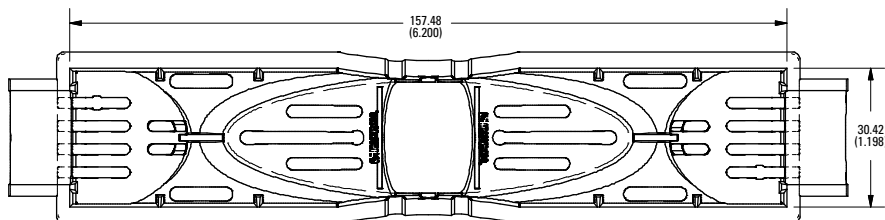

## Dimensions in mm (inches)

Class T

**600 V 30 A**

**600 V 60 A**

**600 V 100 A**

**600 V 200 A**

**600 V 400 A**

**600 V 600 A**

## Dimensions in mm (inches)

Class CD

**600 V 60 A**

Also available at [Littelfuse.com/fuseblocks](http://Littelfuse.com/fuseblocks)