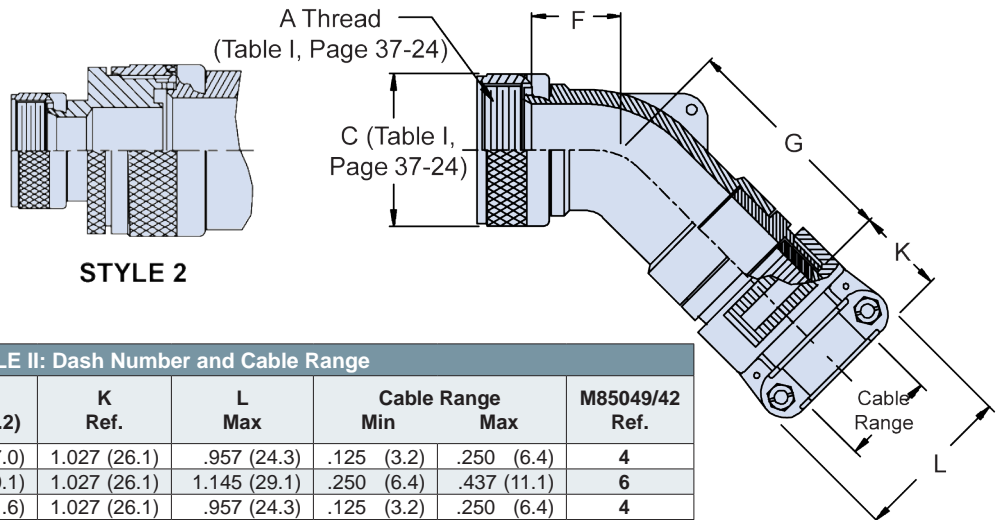

TABLE II: Dash Number and Cable Range

APPLICATION NOTES

1. For complete dimensions see the applicable Military Specification.
2. Metric dimensions (mm) are in parentheses.
3. When maximum cable entry is exceeded, Style 2 will be supplied.
4. Cable Range is defined as the accommodation range for the wire bundle or cable. Dimensions shown are not intended for inspection criteria.
5. Approximate chain lengths: Dash No. 01-12 = 5.0 (127.0); Dash No. 13-29 = 6.0 (152.4).

Finish / Material

B = Black Cadmium / Stainless Steel
N = Electroless Nickel / Aluminum
S = Passivated / Stainless Steel
W = 1,000 Hr. Cadmium Olive Drab over Electroless Nickel / Aluminum
X = Nickel Fluorocarbon Polymer / Aluminum
Y = Pure Dense Electrodeposited Aluminum / Aluminum
Z = Zinc Nickel, Black / Aluminum
XS = Nickel Fluorocarbon Polymer / Stainless Steel
YS = Pure Dense Electrodeposited Aluminum / Stainless Steel
ZS = Zinc Nickel, Black / Stainless Steel

STYLE 2