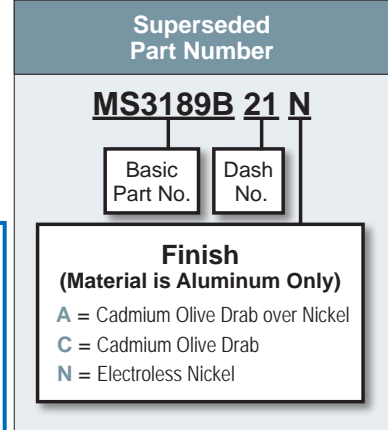

### APPLICATION NOTES

- For complete dimensions see the applicable Military Specification.
- Metric dimensions (mm) are in parentheses.
- When maximum cable entry is exceeded, Style 2 will be supplied.
- Cable Range is defined as the accommodation range for the wire bundle or cable. Dimensions shown are not intended for inspection criteria.
- Approximate chain lengths: Dash No. 01-12 = 5.0 (127.0); Dash No. 13-29 = 6.0 (152.4).