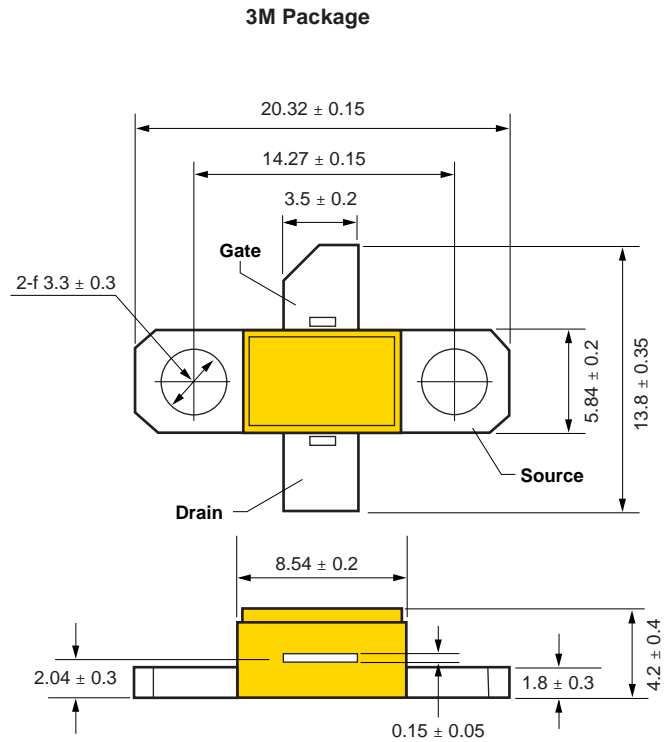

GaAs Driver Devices Typical Specifications @ Tc = 25°C

Part Number	Power & Gain									Package Style
	Frequency Range (GHz)	P_{1dB} (dBm)	P_{OUT} (dBm)	P_{IN} (dBm)	Linear Gain (dB)	Power Added Efficiency¹ (%)	Test Frequency (GHz)	V_{DS} (V)	I_{DS}¹ (mA)	
NE651R479A	0.8 to 3.7	-	29.5	15.0	12.0	58	1.9	3.5	350	79A
NE6510179A	0.8 to 3.7	-	35.0	25.0	10.0	56	1.9	3.5	1200	79A
NE6500379A	0.8 to 2.7	35.0	-	-	10.0	50	1.9	6.0	1000	79A
NE650103M	0.8 to 2.7	40.0	40.0	30.0	11.0	42	2.3	10	2100	3M

Notes: 1. Measured at P_{1dB} or P_{OUT}.