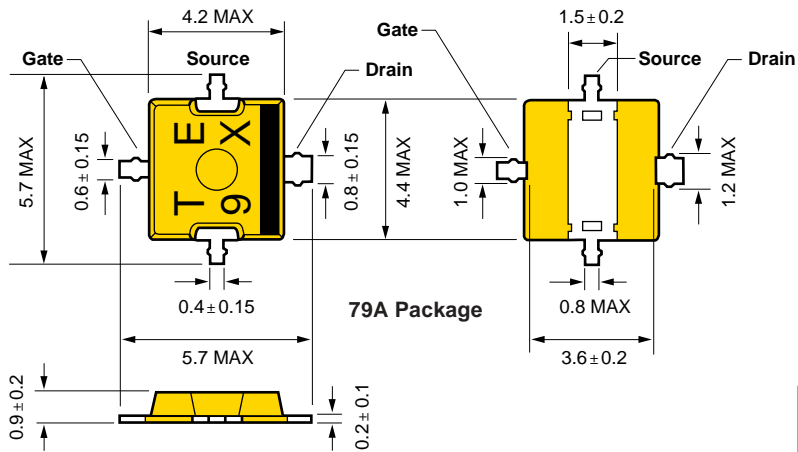

GaAs Driver Devices Typical Specifications @ Tc = 25°C

Part Number	Power & Gain									Package Style
	Frequency Range (GHz)	P_{1dB} (dBm)	P_{OUT} (dBm)	P_{IN} (dBm)	Linear Gain (dB)	Power Added Efficiency¹ (%)	Test Frequency (GHz)	V_{DS} (V)	I_{DS}¹ (mA)	
NE651R479A	0.8 to 3.7	-	29.5	15.0	12.0	58	1.9	3.5	350	79A
NE6510179A	0.8 to 3.7	-	35.0	25.0	10.0	56	1.9	3.5	1200	79A
NE6500379A	0.8 to 2.7	35.0	-	-	10.0	50	1.9	6.0	1000	79A
NE650103M	0.8 to 2.7	40.0	40.0	30.0	11.0	42	2.3	10	2100	3M

Notes: 1. Measured at P_{1dB} or P_{OUT}.