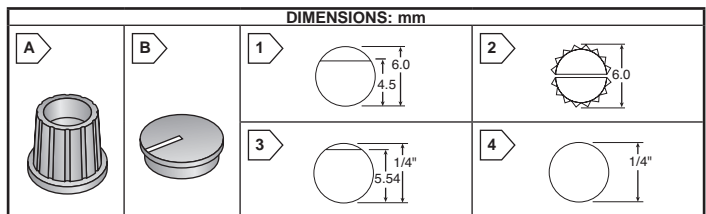

COLOR-CODED PLASTIC KNOBS AND CAPS

These push on control knobs can be customized by using color coded caps. Multiple colors are available from stock. Order color coded caps separately. *T18 is a 6mm, 18 tooth knurled shaft.

MOUSER STOCK NO.	Fig.	Color	Shaft Type	Dimensions: in.			Price Each				
				Shaft	Dia.	Height	1	10	100	500	
450-AA150	A1	Black	D Shaft	.236	.59	.75	.34	.288	.244	.222	.199
450-AA151	A1	Lt. Grey	D Shaft	.236	.59	.75	.34	.288	.244	.222	.199
450-AA152	A2	Lt. Grey	T18 *	.236	.59	.75	.34	.288	.244	.222	.199
450-AA180	A3	Black	D Shaft	.252	.71	.63	.34	.288	.244	.222	.199
450-AA181	A2	Black	T18 *	.236	.71	.63	.34	.288	.244	.222	.199
450-AA190	A3	Black	D Shaft	.252	.79	.75	.34	.288	.244	.222	.199
450-AA191	A2	Dk. Grey	T18 *	.252	.79	.75	.34	.288	.244	.222	.199
450-AA192	A2	Black	T18 *	.252	.79	.75	.34	.288	.244	.222	.199
450-AA193	A4	Black	Brass- with set screw	.252	.79	.75	.84	.702	.637	.583	.530

MOUSER STOCK NO.	Fig.	Cap Color	Pointer Color	Fits Knob	Price Each			
					1	10	100	500
450-CP151	B	Red	White	450-AA150, 450-AA151, 450-AA152	.28	.233	.166	.133
450-CP153	B	Blue	White		.28	.233	.166	.133
450-CP155	B	Grey	White		.28	.233	.166	.133
450-CP156	B	Black	White		.28	.233	.166	.133
450-CP157	B	White	Black	.28	.233	.166	.133	
450-CP185	B	Grey	Black	450-AA180, 450-AA181	.28	.233	.166	.133
450-CP186	B	Black	White		.28	.233	.166	.133
450-CP191	B	Red	White	450-AA190, 450-AA191, 450-AA192, 450-AA193	.28	.233	.166	.133
450-CP192	B	Yellow	White		.28	.233	.166	.133
450-CP193	B	Blue	White		.28	.233	.166	.133
450-CP194	B	Green	White		.28	.233	.166	.133
450-CP195	B	Grey	White	.28	.233	.166	.133	
450-CP196	B	Black	White	.28	.233	.166	.133