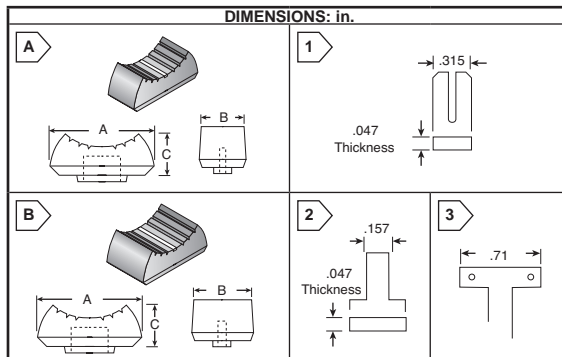

EAGLE PLASTIC DEVICES Control and Instrument Knobs

SLIDE CONTROL KNOBS

MOUSER STOCK NO.	Fig.	Body Color	Line Color	Shaft Size	Dimensions: in.			Price Each			
					A	B	C	1	10	100	500
450-SL2112	A1	Red	Black	1.2x8	.945	.591	.445	.52	.422	.388	.355
450-SL2212	A1	Yellow	Black	1.2x8	.945	.591	.445	.52	.422	.388	.355
450-SL2312	A1	Blue	Black	1.2x8	.945	.591	.445	.52	.422	.388	.355
450-SL2412	A1	Green	Black	1.2x8	.945	.591	.445	.52	.422	.388	.355
450-SL2512	A1	Gray	Black	1.2x8	.945	.591	.445	.52	.422	.388	.355
450-SL2612	A1	Black	White	1.2x8	.945	.591	.445	.52	.422	.388	.355
450-SL4512	B1	Gray	Black	1.2x8	1.02	.433	.433	.52	.422	.388	.355
450-SL4514	B2	Gray	Black	1.2x4	1.02	.433	.433	.52	.422	.388	.355
450-SL5512	B2	Gray	Black	1.2x4	.945	.354	.425	.52	.422	.388	.355
450-SL6112	B3	Red	White	1.2x18	.953	.453	.406	.55	.444	.40	.377
450-SL6312	B3	Blue	White	1.2x18	.953	.453	.406	.55	.444	.40	.377
450-SL6512	B3	Gray	Black	1.2x18	.953	.453	.406	.55	.444	.40	.377
450-SL6612	B3	Black	White	1.2x18	.953	.453	.406	.55	.444	.40	.377
450-SL6712	B3	White	Black	1.2x18	.953	.453	.406	.55	.444	.40	.377