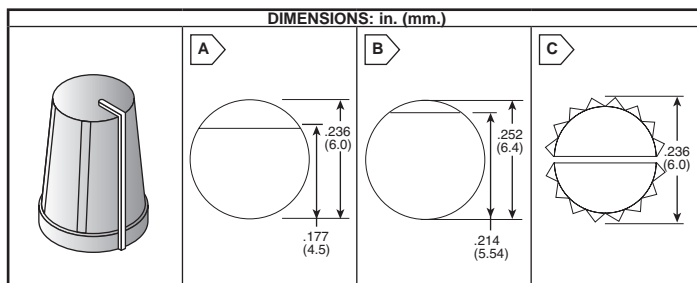

MOUSER STOCK NO.	Fig.	Body Color	Line Color	Dimensions: in.			Price Each				
				Shaft	Dia.	Height	1	10	100	500	
D Shaft (6mm)											
450-4660	A	Gray	Black	.236	.52	.61	.66	.443	.408	.373	.341
450-4661	A	Gray	Red	.236	.52	.61	.66	.443	.408	.373	.341
450-4662	A	Gray	Yellow	.236	.52	.61	.66	.443	.408	.373	.341
450-4663	A	Gray	Blue	.236	.52	.61	.66	.443	.408	.373	.341
450-4664	A	Gray	Green	.236	.52	.61	.66	.443	.408	.373	.341
450-4667	A	Gray	Gray	.236	.52	.61	.66	.443	.408	.373	.341
450-4760	A	Black	White	.236	.52	.61	.66	.443	.408	.373	.341
450-4761	A	Black	Red	.236	.52	.61	.66	.443	.408	.373	.341
450-4762	A	Black	Yellow	.236	.52	.61	.66	.443	.408	.373	.341
450-4763	A	Black	Blue	.236	.52	.61	.66	.443	.408	.373	.341
450-4764	A	Black	Green	.236	.52	.61	.66	.443	.408	.373	.341
450-4765	A	Black	Gray	.236	.52	.61	.66	.443	.408	.373	.341
D Shaft (6.4mm)											
450-4641	B	Gray	Red	.252	.52	.61	.49	.426	.373	.341	.311
450-4642	B	Gray	Yellow	.252	.52	.61	.49	.426	.373	.341	.311
450-4643	B	Gray	Blue	.252	.52	.61	.49	.426	.373	.341	.311
450-4644	B	Gray	Green	.252	.52	.61	.49	.426	.373	.341	.311
450-4646	B	Gray	Black	.252	.52	.61	.49	.426	.373	.341	.311
450-4647	B	Gray	Gray	.252	.52	.61	.49	.426	.373	.341	.311
450-4741	B	Black	Red	.252	.52	.61	.49	.426	.373	.341	.311
450-4742	B	Black	Yellow	.252	.52	.61	.49	.426	.373	.341	.311
450-4743	B	Black	Blue	.252	.52	.61	.49	.426	.373	.341	.311
450-4744	B	Black	Green	.252	.52	.61	.49	.426	.373	.341	.311
450-4745	B	Black	Gray	.252	.52	.61	.49	.426	.373	.341	.311
450-4747	B	Black	White	.252	.52	.61	.49	.426	.373	.341	.311

MOUSER STOCK NO.	Fig.	Body Color	Line Color	Dimensions: in.			Price Each				
				Shaft	Dia.	Height	1	10	100	500	
T18 (6mm, 18 Tooth Knurled Shaft)											
450-1518	C	Gray	Red	.236	.52	.61	.49	.426	.373	.341	.311
450-2518	C	Gray	Yellow	.236	.52	.61	.49	.426	.373	.341	.311
450-3518	C	Gray	Blue	.236	.52	.61	.49	.426	.373	.341	.311
450-4518	C	Gray	Green	.236	.52	.61	.49	.426	.373	.341	.311
450-6518	C	Gray	Black	.236	.52	.61	.49	.426	.373	.341	.311
450-7518	C	Gray	Gray	.236	.52	.61	.49	.426	.373	.341	.311
450-1C618	C	Black	Red	.236	.52	.61	.49	.426	.373	.341	.311
450-2C618	C	Black	Yellow	.236	.52	.61	.49	.426	.373	.341	.311
450-3C618	C	Black	Blue	.236	.52	.61	.49	.426	.373	.341	.311
450-4C618	C	Black	Green	.236	.52	.61	.49	.426	.373	.341	.311
450-5C618	C	Black	Gray	.236	.52	.61	.49	.426	.373	.341	.311
450-7618	C	Black	White	.236	.52	.61	.63	.425	.392	.358	.327