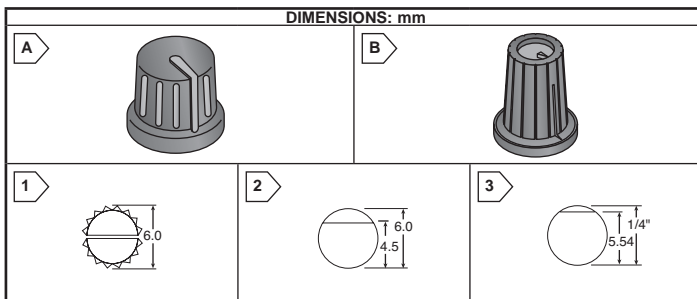

TWO-COLOR KNOBS

"Soft Touch" Knobs
These rubberized "soft touch" two color knobs provide a clean look with tactile control. Available in several pointer colors, these knobs provide a stylish look to any front panel.

MOUSER STOCK NO.	Fig.	Color	Pointer Color	Dimensions: in.			Price Each			
				Shaft	Dia.	Height	1	10	100	500
T18 (6mm, 18 Tooth Knurled Shaft)										
450-BA160	A1	Black	Red	.236	.63	.57	.60	.444	.40	.377
450-BA260	A1	Black	Yellow	.236	.63	.57	.60	.444	.40	.377
450-BA360	A1	Black	Blue	.236	.63	.57	.60	.444	.40	.377
450-BA460	A1	Black	Green	.236	.63	.57	.60	.444	.40	.377
450-BA760	A1	Black	White	.236	.63	.57	.60	.444	.40	.377
D Shaft										
450-BA161	A2	Black	Red	.236	.63	.57	.60	.444	.40	.377
450-BA261	A2	Black	Yellow	.236	.63	.57	.60	.444	.40	.377
450-BA361	A2	Black	Blue	.236	.63	.57	.60	.444	.40	.377
450-BA461	A2	Black	Green	.236	.63	.57	.60	.444	.40	.377
450-BA761	A2	Black	White	.236	.63	.57	.60	.444	.40	.377
450-BA600	A2	Black	None	.236	.63	.57	.60	.444	.40	.377

MOUSER STOCK NO.	Fig.	Color	Pointer Color	Dimensions: in.			Price Each			
				Shaft	Dia.	Height	1	10	100	500
450-WB118	B3	Black	Red line/top	.252	.67	.76	.75	.501	.457	.412
450-WB218	B3	Black	Yellow line/top	.252	.67	.76	.75	.501	.457	.412
450-WB318	B3	Black	Blue line/top	.252	.67	.76	.75	.501	.457	.412
450-WB418	B3	Black	Green line/top	.252	.67	.76	.75	.501	.457	.412