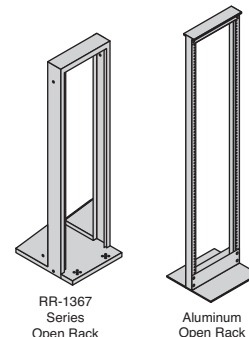

Aluminum Open Racks - Natural Finish

MOUSER STOCK NO.	Bud Part No.	Height (in.)	Panel Space (in.)	Price Each
563-ARR-1272-NF	ARR-1272-NF	84.00	77.00 x 19	200.45
563-ARR-1276-NF	ARR-1276-NF	50.00	42.00 x 19	210.00
563-ARR-1294-NF	ARR-1294-NF	84.00	77.00 x 23	292.85

Aluminum Open Racks - Black Textured

Wide panel spaces. Panel mounting holes are #12-24 tapped on E.I.A. universal spacing on both the front and rear flanges. Finish: Natural or Black Textured. Shipped knocked down in one (1) carton, with all necessary assembly hardware.

MOUSER STOCK NO.	Bud Part No.	Height (in.)	Panel Space (in.)	Price Each
563-ARR-1272-BT	ARR-1272-BT	84.00	77.00 x 19	217.10
563-ARR-1276-BT	ARR-1276-BT	50.00	42.00 x 19	230.00
563-ARR-1294-BT	ARR-1294-BT	84.00	77.00 x 23	350.00

HEAVY DUTY STEEL RACKS

Design Features:

Features:

- Base Angles: .25" x 3.50" x 4.87"
- Top Angles: .12" x 2.09" x 1.56"
- Uprights: .18" x 3.00" x 1.28"
- Overall Width 20.37" for 19" rack, 24.37" for 23" rack
- Overall Depth 12.75 base, 3.00" upright, 6.12" top
- Finish: Black Texture (BT)