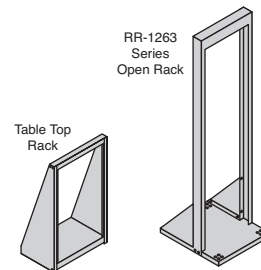

BUD Open Racks and Accessories

OPEN RACKS

Relay Racks: There are two colors available, replace the ( ) in the part number with: **MG** for Metallic Gray or **BT** for Black Textured

Table Top Racks

MOUSER STOCK NO.	Bud Part No.	Height (in.)	Panel Space (in.)	Price Each
563-RR-1248-__	RR-1248__	24.00	21.00	130.32
563-RR-1249-__	RR-1249__	31.00	28.00	142.52

RR-1263 Series Open Racks

MOUSER STOCK NO.	Bud Part No.	Height (in.)	Panel Space (in.)	Price Each
563-RR-1263-__	RR-1263__	35.63	31.50 x 19	200.08
563-RR-1363-__	RR-1363__	40.88	36.75 x 19	212.94
563-RR-1264-__	RR-1264__	70.63	66.50 x 19	287.90
563-RR-1364-__	RR-1364__	75.63	71.75 x 19	245.24
563-RR-1366-__	RR-1366__	81.13	77.00 x 19	251.08

RR-1367 Series Open Racks

MOUSER STOCK NO.	Bud Part No.	Height (in.)	Panel Space (in.)	Price Each
563-RR-1367-__	RR-1367__	64.63	61.25 x 19	437.49
563-RR-1368-__	RR-1368__	73.38	70.00 x 19	465.57
563-RR-1369-__	RR-1369__	80.38	77.00 x 19	481.03