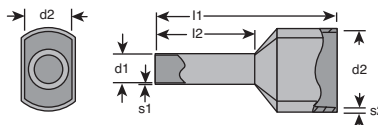

For quantities of 500 and up, call for quote.

MOUSER STOCK NO.	Phoenix Part No.	Phoenix Type	Color	Wire Size		Dimensions: mm						Price Each			
				(mm2)	AWG	l1	l2	d1	d2	s1	s2	1	10	50	100
651-3200933	3200933	AI-TWIN 2 X 0.5-8 WH	White	2 x 0.5	20	15.00	8.00	1.50	2.5/4.7	0.15	0.25	.37	.34	.31	.288
651-3200807	3200807	AI-TWIN 2 X 0.75-8 GY	Gray	2 x 0.75	18	15.00	8.00	1.80	2.8/5.0	0.15	0.25	.37	.34	.31	.288
651-3200810	3200810	AI-TWIN 2 X 1-8 RD	Red	2 x 1	18	15.00	8.00	2.05	3.4/5.4	0.15	0.30	.39	.37	.33	.31
651-3200823	3200823	AI-TWIN 2 X 1.5-8 BK	Black	2 x 1.5	16	16.00	8.00	2.30	3.6/6.6	0.15	0.30	.39	.37	.33	.31
651-3200836	3200836	AI-TWIN 2 X 2.5-10 BU	Blue	2 x 2.5	14	18.50	10.00	2.90	4.2/7.8	0.20	0.30	.42	.39	.35	.33
651-3201000	3201000	AI-TWIN 2 X 4-12 GY	Gray	2 x 4	12	23.00	12.00	3.80	4.9/8.8	0.20	0.30	1.02	.91	.83	.77
651-3201013	3201013	AI-TWIN 2 X 6-14 YE	Yellow	2 x 10	10	25.00	14.00	4.90	5.9/10	0.20	0.40	1.20	1.07	.97	.90

FERRULE KITS

Features: 651-1202072

- Metal case with latch
- Assorted insulated ferrules with wire stripper and crimping tool
- Clear labeling on the inner side of the lid