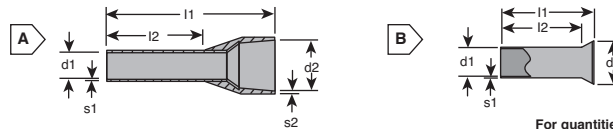

PHOENIX CONTACT Ferrules

SINGLE WIRE FERRULES

Insulated

For quantities of 500 and up, call for quote.

MOUSER STOCK NO.	Phoenix Part No.	Phoenix Type	Fig.	Color	Wire Size		Dimensions: mm						Price Each			
					(mm2)	AWG	l1	l2	d1	d2	s1	s2	1	10	50	100
651-3203024	3203024	AI 0.25-6 YE	A	Yellow	0.25	24	10.50	6.00	0.80	2.00	0.25	0.25	.32	.29	.27	.25
651-3203053	3203053	AI 0.34-6 TQ	A	Turquoise	0.34	22	10.50	6.00	0.80	2.00	0.25	0.25	.32	.29	.27	.25
651-3200014	3200014	AI 0.5-8WH	A	White	0.5	20	14.00	8.00	1.10	2.50	0.15	0.25	.20	.19	.17	.159
651-3201301	3201301	AI 0.5-6 OG	A	Orange	0.5	20	12.00	6.00	1.10	2.50	0.15	0.25	.24	.22	.20	.19
651-3200687	3200687	AI 0.5 - 6 WH	A	White	0.5	20	12.00	6.00	1.10	2.50	0.15	0.25	.29	.25	.23	.21
651-3201275	3201275	AI 0.5 - 10 WH	A	White	0.5	20	16.00	10.00	1.10	2.50	0.15	0.25	.32	.29	.27	.25
651-3200182	3200182	AI 1-10 RD	A	Red	0.75	18	14.00	8.00	1.30	2.80	0.15	0.25	.33	.30	.28	.26
651-3200027	3200027	AI 0.75-8 BU	A	Blue	1	18	16.00	10.00	1.50	3.00	0.15	0.30	.20	.19	.17	.159
651-3200030	3200030	AI 1-8 RD	A	Red	1	18	14.00	8.00	1.50	3.00	0.15	0.30	.20	.19	.17	.159
651-3200519	3200519	AI 0.75-8 GY	A	Gray	0.75	18	14.00	8.00	1.30	2.80	0.15	0.25	.20	.19	.17	.159
651-3201314	3201314	AI 0.75-6 WH	A	White	0.75	18	12.00	6.00	1.30	2.80	0.15	0.25	.26	.24	.21	.20
651-3200742	3200742	AI 1 - 6 RD	A	Red	1	18	12.00	6.00	1.50	3.00	0.15	0.30	.29	.25	.23	.21
651-3200195	3200195	AI 1.5-10 BK	A	Black	1.5	16	18.00	10.00	1.80	3.40	0.15	0.30	.33	.30	.28	.26
651-3201136	3201136	AI 1.5-8 RD	A	Red	1.5	16	14.00	8.00	1.80	3.40	0.15	0.30	.17	.16	.15	.13
651-3200043	3200043	AI 1.5-8 BK	A	Black	1.5	16	14.00	8.00	1.80	3.40	0.15	0.30	.20	.19	.17	.159
651-3200755	3200755	AI 1,5 - 6 BK	A	Black	1.5	16	12.00	6.00	1.80	3.40	0.15	0.30	.29	.25	.23	.21
651-3200522	3200522	AI 2,5 - 8 BU	A	Blue	2.5	14	14.00	8.00	2.30	4.20	0.15	0.30	.23	.21	.19	.18
651-3200962	3200962	AI 2.5-12 BU	A	Blue	2.5	14	18.00	12.00	2.30	4.20	0.15	0.30	.38	.35	.32	.30
651-3200072	3200072	AI 2.5-18 GY	A	Gray	2.5	14	24.00	18.00	2.30	4.20	0.15	0.30	.47	.43	.39	.35
651-3200535	3200535	AI 4-10 WH	A	Gray	4	12	17.00	10.00	2.80	4.80	0.20	0.30	.33	.30	.28	.26
651-3200438	3200438	AI 4-12 OG	A	Orange	4	12	19.00	12.00	2.80	4.80	0.20	0.30	.42	.39	.35	.33
651-3200593	3200593	AI 4 -18 GY	A	Gray	4	12	26.00	18.00	2.80	4.80	0.20	0.30	.56	.48	.46	.42
651-3200548	3200548	AI 6-12 YE	A	Yellow	6	10	20.00	12.00	3.50	6.20	0.20	0.30	.51	.47	.41	.38
651-3201107	3201107	AI 6-12 BK	A	Black	6	10	20.00	12.00	3.50	6.20	0.20	0.30	.45	.39	.36	.34
651-3200108	3200108	AI 6 -12 GN	A	Green	6	10	20.00	12.00	3.50	6.20	0.20	0.30	.51	.47	.41	.38

Uninsulated

- Material: Electrolytic copper with tin plating
- Dimensions of the ferrules correspond to DIN 46 228-1

RoHS Compliant

For quantities of 500 and up, call for quote.