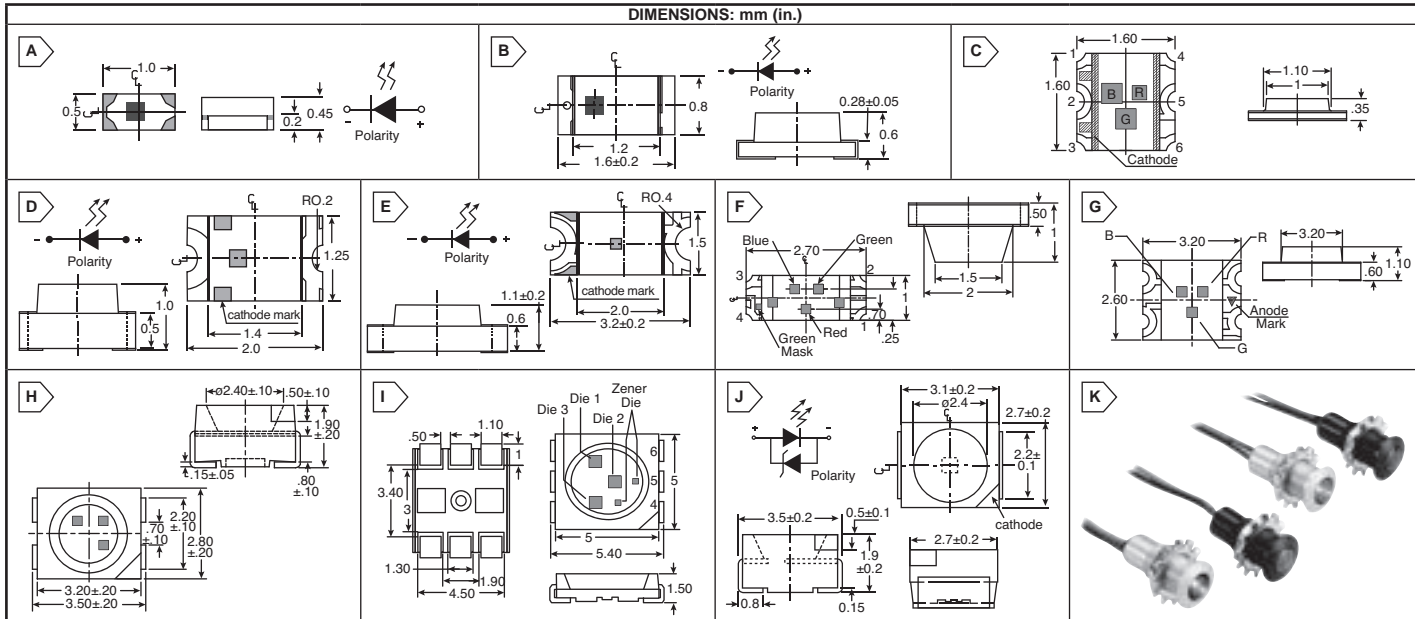

VCC LEDs

RoHS Compliant This product is RoHS compliant.

OPTOELECTRONICS

LED Indication

VCC

VCC SURFACE MOUNT LEDs

For quantities greater than listed, call for quote.

MOUSER STOCK NO.	VCC Part No.	Fig.	LED		Wavelength	Intensity Typ (mcd)	Viewing Angle	Price Each			
			Color	Lens				1	100	500	1000
0402 Size											
593-VAOL-S4RP4	VAOL-S4RP4	A	Red	Water Clear	624 nm	36	120	.26	.19	.14	.12
593-VAOL-S4YP4	VAOL-S4YP4	A	Yellow	Water Clear	589 nm	38	120	.26	.19	.14	.12
593-VAOL-S4GT4	VAOL-S4GT4	A	Yellow Green	Water Clear	573 nm	15	120	.26	.19	.14	.12
593-VAOL-S4SB4	VAOL-S4SB4	A	Blue	Water Clear	568 nm	57	120	.43	.31	.22	.20
593-VAOL-S4WR4	VAOL-S4WR4	A	White	Yellow Diffused	---	57	130	.66	.47	.34	.30
0603 Size											
593-VAOL-S6RP4	VAOL-S6RP4	B	Red	Water Clear	650 nm	16	120	.14	.10	.072	.064
593-VAOL-S6YP4	VAOL-S6YP4	B	Yellow	Water Clear	589 nm	16	120	.14	.10	.072	.064
593-VAOL-S6GT4	VAOL-S6GT4	B	Yellow Green	Water Clear	573 nm	14.5	120	.14	.10	.072	.064
593-VAOL-S6SB4	VAOL-S6SB4	B	Blue	Water Clear	568 nm	11.5	120	.27	.20	.14	.12
593-VAOL-S6WR4	VAOL-S6WR4	B	White	Yellow Diffused	---	45	130	.43	.31	.22	.20
0606 Size											
593-VAOL-S19337RGB	VAOL-S19337RGB	C	RGB	Clear	624/525/470	100/180/50	120	.87	.76	.69	.62
0805 Size											
593-VAOL-S8RP4	VAOL-S8RP4	D	Red	Water Clear	624 nm	38	140	.15	.11	.076	.067
593-VAOL-S8YP4	VAOL-S8YP4	D	Yellow	Water Clear	589 nm	38	140	.15	.11	.076	.067
593-VAOL-S8GT4	VAOL-S8GT4	D	Yellow Green	Water Clear	573 nm	17	140	.15	.11	.076	.067
593-VAOL-S8SB4	VAOL-S8SB4	D	Blue	Water Clear	568 nm	36	140	.28	.20	.14	.13
593-VAOL-S8WR4	VAOL-S8WR4	D	White	Yellow Diffused	---	28	150	.43	.31	.22	.20
1206 Size											
593-VAOL-S12RP4	VAOL-S12RP4	E	Red	Water Clear	624 nm	38	130	.15	.11	.09	.079
593-VAOL-S12YP4	VAOL-S12YP4	E	Yellow	Water Clear	589 nm	39	130	.15	.11	.09	.079
593-VAOL-S12GT4	VAOL-S12GT4	E	Yellow Green	Water Clear	573 nm	15	130	.15	.11	.09	.079
593-VAOL-S12SB4	VAOL-S12SB4	E	Blue	Water Clear	568 nm	28.5	130	.32	.23	.18	.16
593-VAOL-S12WR4	VAOL-S12WR4	E	White	Yellow Diffused	---	45	140	.48	.35	.28	.25
2.7mm x 1mm											
593-VAOL-S2223RGB	VAOL-S2223RGB	F	RGB	Clear	---	72/180/45	120	1.34	1.18	1.07	.97
3.2mm x 2.6mm											
593-VAOL-S1513RGB	VAOL-S1513RGB	G	RGB	Clear	624/525/470	140/180/70	120	1.20	1.05	.96	.86
3.2mm x 2.8mm											
593-VAOS-SP4RGB4	VAOS-SP4RGB4	H	RGB	Clear	---	112/180/72	120	1.49	1.31	1.19	1.07
5mm x 5mm											
593-VAOS-S050RGBW1	VAOS-S050RGB-W1	I	RGB	Clear	---	450/715/225	120	1.75	1.54	1.40	1.26
PLCC-2 Size											
593-VAOL-S2RP4	VAOL-S2RP4	J	Red	Water Clear	624 nm	360	120	.40	.29	.23	.21
593-VAOL-S2YP4	VAOL-S2YP4	J	Yellow	Water Clear	589 nm	360	120	.40	.29	.23	.21
593-VAOL-S2GT4	VAOL-S2GT4	J	Yellow Green	Water Clear	573 nm	37	120	.40	.29	.23	.21
593-VAOL-S2SB4	VAOL-S2SB4	J	Blue	Water Clear	568 nm	90	120	.62	.44	.35	.32
593-VAOL-S2WR4	VAOL-S2WR4	J	White	Yellow Diffused	---	715	120	.68	.49	.39	.35

VCC LED PANEL MOUNT INDICATORS

For quantities greater than listed, call for quote.