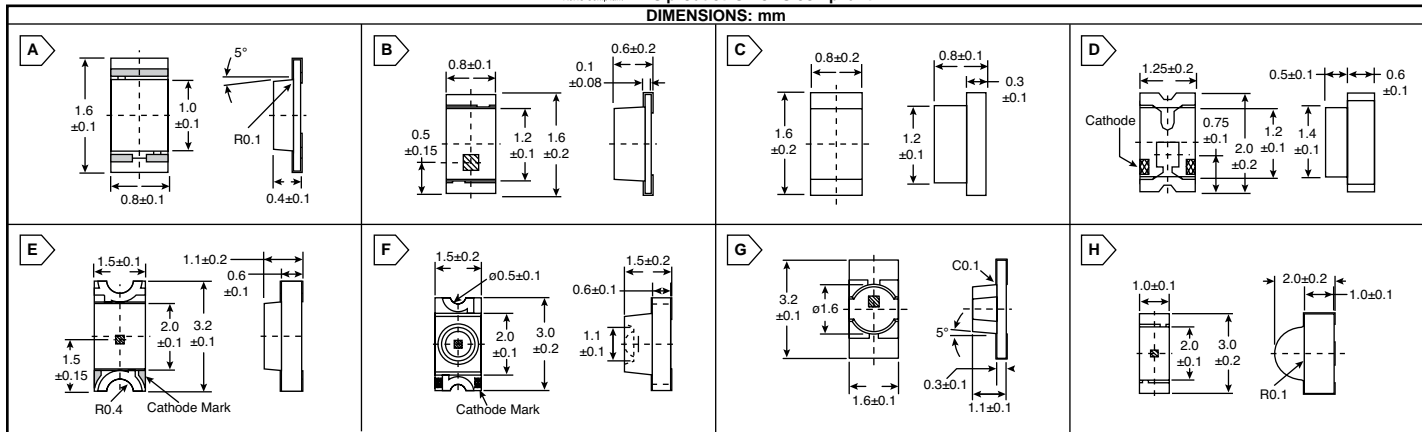

EVERLIGHT SMD LEDs

EVERLIGHT

This product is RoHS compliant.

DIMENSIONS: mm

LED Indication

Everlight

SMD LEDs

For quantities greater than listed, call for quote.