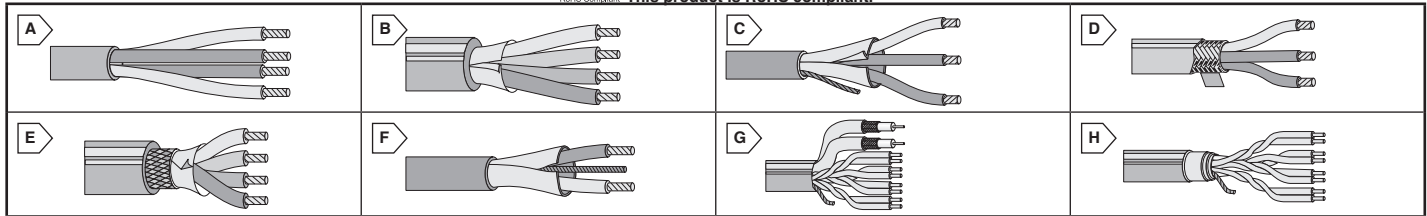

BELDEN Audio, Control and Instrumentation Cable

RoHS Compliant This product is RoHS compliant.

BELDEN AUDIO WIRE AND CABLE

Multi-Conductor Unshielded Control Cable (Plenum)

- FEP Insulation • Red FEP Jacket • Suitable for Outdoor and Direct Burial Applications • Tinned Copper Conductor

RoHS Compliant

AlphaWire Recommend Heat Shrink **FT1400**

Belden Part No.	Fig.	Number of Conductors	AWG (Stranded)	Nominal OD (in.)	100 ft. Spools		500 ft. Spools	
					MOUSER STOCK NO.	Price Per 100' Spool	MOUSER STOCK NO.	Price Per 500' Spool
88444	A	4	22 (7 x 30)	.121	566-88444-100	162.29	-----	-

Multi-Conductor Overall Beldfoil® Shield (Non-Plenum)

- UL AWM Style 2094 • (300V 75°C) • Polyethylene Insulation • White PVC Jacket
- Has three solid and one Stranded Tinned-Copper-Coated Steel drain wires

AlphaWire Recommend Heat Shrink **FT1221**

Belden Part No.	Fig.	Number of Conductors	AWG (Stranded)	Nominal OD (in.)	100 ft. Spools		500 ft. Spools	
					MOUSER STOCK NO.	Price Per 100' Spool	MOUSER STOCK NO.	Price Per 500' Spool
8729	B	4	22 (19 x 34)	.257	-----	-	566-8729-500	897.48

Multi-Conductor Overall Beldfoil® Shield (Non-Plenum) w/TC Drain Wire

- (300V RMS) • Polyethylene Insulation • Brown PVC Jacket

AlphaWire Recommend Heat Shrink **FT1221**

Belden Part No.	Fig.	Number of Conductors	AWG (Stranded)	Nominal OD (in.)	100 ft. Spools		500 ft. Spools	
					MOUSER STOCK NO.	Price Per 100' Spool	MOUSER STOCK NO.	Price Per 500' Spool
9770	C	3	22 (7 x 30)	.145	-----	-	566-9770-500	308.16

High-Temperature Overall Braid Shield; MIL-W-16878/4, Type E

83318E	D	2	24 (19 x 36)	.131	566-83318-100	402.56	-----	-
83319E	D	2	22 (19 x 34)	.143	566-83319-100	507.49	-----	-

Multi-Conductor Plenum-Rated Overall Foil/Braid Shield

Belden Part No.	Fig.	Number of Conductors	AWG (Stranded)	Nominal OD (in.)	100 ft. Spools		500 ft. Spools	
					MOUSER STOCK NO.	Price Per 100' Spool	MOUSER STOCK NO.	Price Per 500' Spool
83562	E	12	22 (7 x 30)	.234	-----	-	566-83562-500	5365.13

High-Temperature Control and Instrumentation Cables

Belden Part No.	Fig.	Number of Conductors	AWG (Stranded)	Nominal OD (in.)	100 ft. Spools		500 ft. Spools	
					MOUSER STOCK NO.	Price Per 100' Spool	MOUSER STOCK NO.	Price Per 500' Spool
85231	F	2	16 (19 x 29)	.210	-----	-	566-85231-500	4541.11

Multi-Conductor Overall Beldfoil® Shield (Non-Plenum)

- Polyethylene Insulation • Chrome PVC Jacket

AlphaWire Recommend Heat Shrink **FT1221**

Belden Part No.	Fig.	Cable Type	NEC Type	No. of Cond.	AWG (Stranded)	Nominal OD (in.)	% Type Shield	500 ft. Spools		1000 ft. Spools	
								MOUSER STOCK NO.	Price Per 500' Spool	MOUSER STOCK NO.	Price Per 1000' Spool
8771	C	UL2093	CM	3	22 (7 x 30)	.199	100 Foil	566-8771-500	254.12	566-8771-1000	504.96
8770	C	UL2093	CM	3	18 (16 x 30)	.246	100 Foil	566-8770-500	362.33	566-8770-1000	702.65

BELDEN BRILLIANCE® DIGITAL AND ANALOG AUDIO/VIDEO COMPOSITE CABLES

Matte Black Overall PVC Jacket

RoHS Compliant