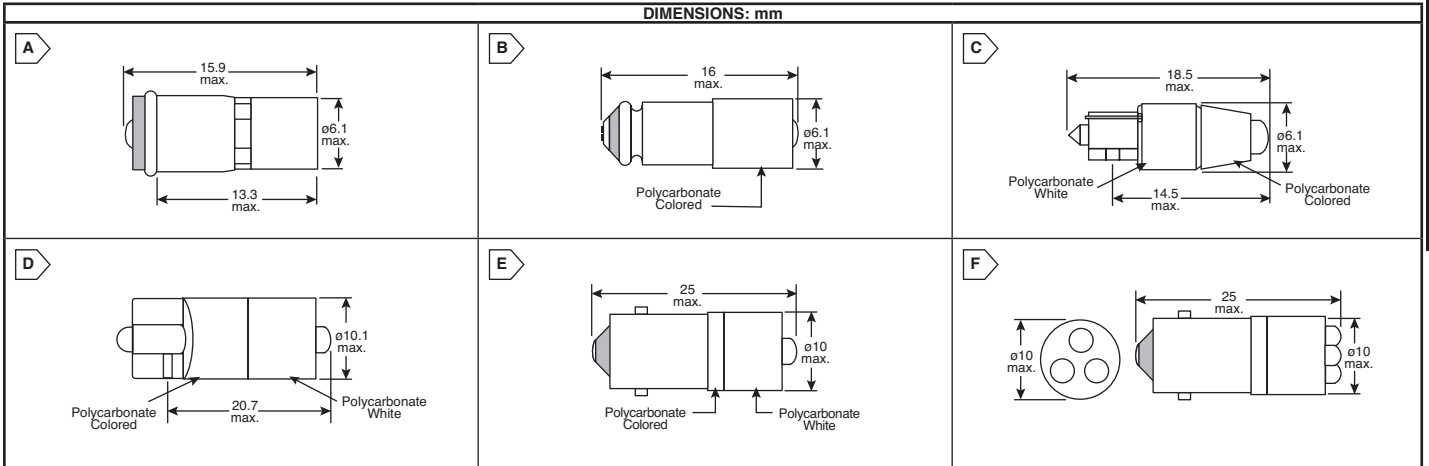

CHICAGO MINIATURE Incandescent Replacements

Chicago Miniature Lighting, LLC
Lighting the world since 1910

RoHS Compliant **This product is RoHS compliant.**

LED Indication

Chicago Miniature

INCANDESCENT REPLACEMENTS

Features:

- Extremely High Brightness with Low Current Draw
- Low Heat Generation
- Shock and Vibration Proof
- Five Standard Colors

Specification:

- Long Life: 100K Hours vs. 10K Hours
- Storage Temperature: -25°C to +80°C
- Ambient Temperature: -20°C to +60°C

For quantities of 1000 or more, call for quote.