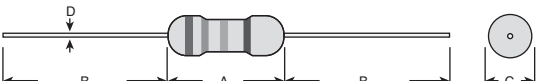

XICON 5% Carbon Film Resistors - 1/8, 1/4, 1/2W and 1 Watt

W.V. = $\sqrt{P \cdot R}$

W.V. = Working Voltage DC
P = Power (rated in watts)
R = Resistance (rated in ohms)

Actual working voltage is the lower of either the value calculated from the above formula or the value listed in the chart.

- Low cost
- Use instead of carbon composition in low pulse applications
- Epoxy coated for environmental protection

RoHS Compliant

Xicon Series	Watt Size	Max. Working Voltage	Dimensions: mm			
			A	B	C	D
299	1/8 W	200	4.2	28.0	2.0	0.5
291	1/4 W	250	6.8	28.0	2.5	0.6
293	1/2 W	350	10.0	28.0	3.5	0.6
294	1 W	500	12.0	28.0	5.0	0.8

Xicon Series	Watt Size	BULK			AMMO PACK			TAPE AND REEL							
		MOUSER STOCK NO.	Price Per Piece			MOUSER STOCK NO.	Box Qty.	Price Per Piece			MOUSER STOCK NO.	Reel Qty.	Price Per Piece		
			10	200	1,000			1 Pk	5 Pks	10 Pks			1 Reel	2 Reels	10 Reels
299	1/8 W	299-VALUE-RC	.05	.017	.008	299-VALUE/AP-RC	2000	.008	.006	---	299-VALUE/REEL-RC	5000	.007	.006	.005
291	1/4 W	291-VALUE-RC	.04	.014	.007	291-VALUE/AP-RC	1000	.007	.006	.005	291-VALUE/REEL-RC	5000	.006	.005	.004
		291-VALUE-RC *	.09	.044	.017	291-VALUE/AP-RC	1000	.017	.012	.011	291-VALUE/REEL-RC	5000	.012	.011	.008
293	1/2 W	293-VALUE-RC	.05	.016	.012	293-VALUE/AP-RC	1000	.022	.02	.018	293-VALUE/REEL-RC	3000	.011	.01	.008
294	1 W	294-VALUE-RC	.14	.05	.036	-----	-----	-----	-----	-----	-----	-----	-----	-----	-----

TABLE OF STANDARD VALUES

0.1	2.4	6.8	20	56	160	470	1.3K	3.6K	10K	30K	82K	240K	680K	2M	5.6M
0.5	2.7	7.5	22	62	180	510	1.5K	3.9K	11K	33K	91K	270K	750K	2.2M	6.2M
1.0	3.0	8.2	24	68	200	560	1.6K	4.3K	12K	36K	100K	300K	820K	2.4M	6.8M
1.1	3.3	9.1	27	75	220	620	1.8K	4.7K	13K	39K	110K	330K	910K	2.7M	7.5M
1.2	3.6	10	30	82	240	680	2K	5.1K	15K	43K	120K	360K	1M	3M	8.2M
1.3	3.9	11	33	91	270	750	2.2K	5.6K	16K	47K	130K	390K	1.1M	3.3M	9.1M
1.5	4.3	12	36	100	300	820	2.4K	6.2K	18K	51K	150K	430K	1.2M	3.6M	10M
1.6	4.7	13	39	110	330	910	2.7K	6.8K	20K	56K	160K	470K	1.3M	3.9M	15M *
1.8	5.1	15	43	120	360	1K	3K	7.5K	22K	62K	180K	510K	1.5M	4.3M	22M *
2.0	5.6	16	47	130	390	1.1K	3.2K	8.2K	24K	68K	200K	560K	1.6M	4.7M	
2.2	6.2	18	51	150	430	1.2K	3.3K	9.1K	27K	75K	220K	620K	1.8M	5.1M