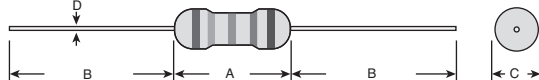

XICON 1% Metal Film Resistors - 1/8, 1/4 and 1/2 Watt

W.V. = $\sqrt{P \cdot R}$

W.V. = Working Voltage DC
P = Power (rated in watts)
R = Resistance (rated in ohms)

Actual working voltage is the lower of either the value calculated from the above formula or the value listed in the chart.

- Temperature coefficient: ± 50 ppm/ $^{\circ}$ C
- Epoxy coated for environmental protection
- Low noise

RoHS Compliant

Xicon Series	Watt Size	Max. Working Voltage	Dimensions: mm			
			A	B	C	D
270	1/8 W	200	3.5	28.0	1.85	0.45
271	1/4 W	250	6.8	28.0	2.5	0.54
273	1/2 W	350	10.0	28.0	3.5	0.54