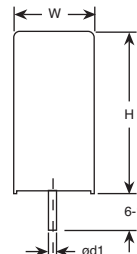

EPCOS DC Link Film Capacitors

This product is RoHS compliant.

DIMENSIONS: mm

EPCOS MKP 2/4 PINS - SWITCHING DC LINK FILM RADIAL CAPACITORS

Marking:

- Manufacturer's logo
- Rated Capacitance
- Tolerance
- Rated DC voltage
- Type Number

Construction:

- Dielectric: Polypropylene (MKP) film
- Wound technology
- Plastic case (UL 94 V-0)
- Epoxy resin sealing

Specifications:

- Maximum operating temperature: 100°C
- DC test voltage between terminations (to IEC61017): 1.5 x V_n, 10 s / 1.85 x V_n, 2 s
- Max. peak Current: C (µF) x dv/dt (V/µs)
- Peak non-repetitive current: 1.5 x I_r