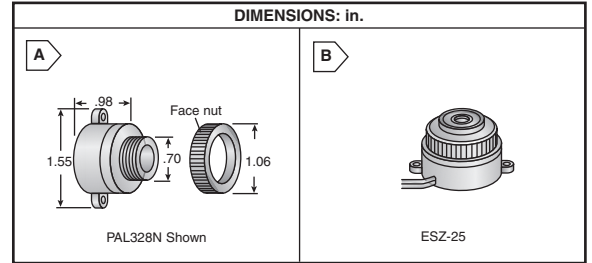

# Audio Alarms and Audio/Video Connectors

MOUSER STOCK NO.	Fig.	Description	Operating Voltage VDC		Sound Pressure dB (A) @ 2 ft.		Current Drain (mA)	Price Each			
			Min.	Max.	@ V Min.	@ V Max.		1	10	25	50
*507-PAL328	A	W/out face nut	3.0	28.0	68	100	20	8.00	7.60	7.20	6.98
*507-PAL328N	A	W/face nut	3.0	28.0	68	100	20	9.40	8.93	8.46	7.99
507-ESZ-25S	B	Single tone	3.0	28.0	68	100	20	13.20	12.54	11.88	11.22
507-ESZ-25B	B	Dual tone	3.0	28.0	68	100	20	17.44	15.50	14.70	13.07

## KOBICONN 3.5MM MONO PHONE JACK

- Specifications:**
- Mounting Hole: .25"
  - Closed Hex Nut
  - Chassis Mount

For quantities of 500 and up, call for quote.

MOUSER STOCK NO.	Description	Price Each		
		1	10	100
16PJ012	Hex dress nut, washer, N/C switch, chassis mount	1.43	1.10	1.00
16PJ011	Knurled nut, washer, N/C switch, chassis mount	1.43	1.10	1.00