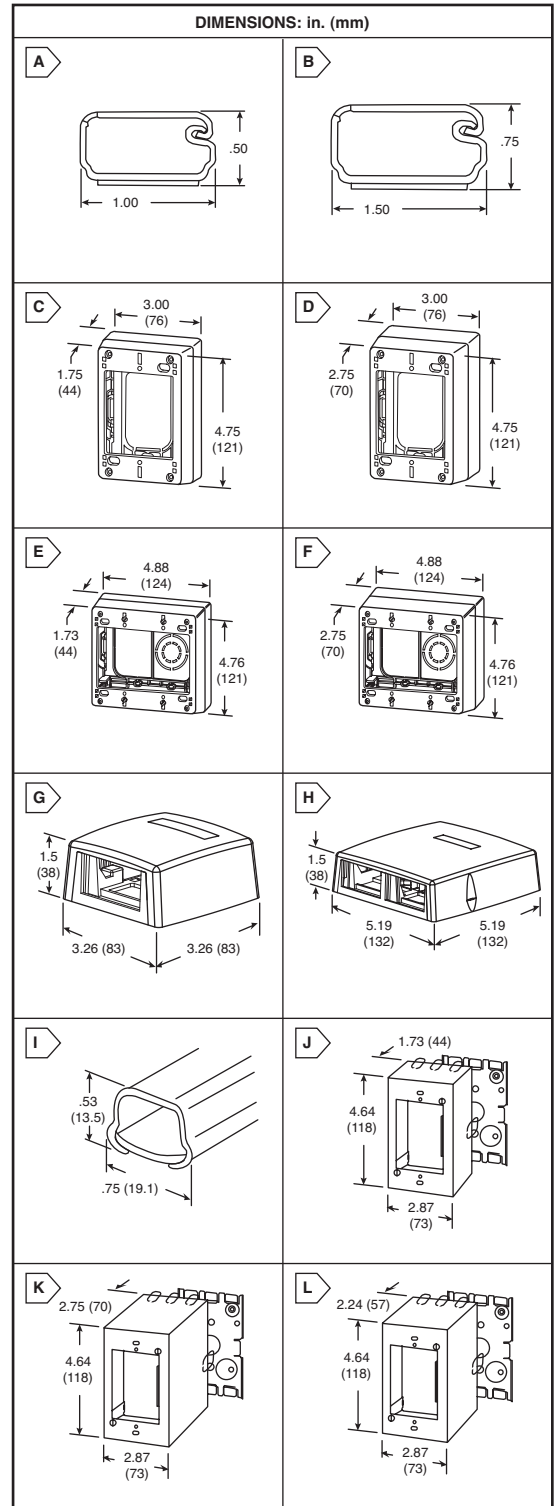

V500 SERIES ONE-PIECE SURFACE STEEL RACEWAY

Features:

- Low-profile, unobtrusive appearance
- Ivory ScuffCoat finish
- Surface mounting
- Fittings have removable covers
- UL5 and ADA compliant

One-Piece Raceway

For quantities of 50 and up, call for quote.

MOUSER STOCK NO.	Wiremold Part No.	Fig.	Description	Price Each			
				1	5	10	25
681-V500-5	V500-5	I	3/4" x 1 7/32" raceway, 5 foot length	6.92	6.59	6.10	5.76

Steel Raceway Fittings

For quantities of 50 and up, call for quote.

MOUSER STOCK NO.	Wiremold Part No.	Description	Price Each			
			1	5	10	25
681-V511	V511	90° flat elbow	1.90	1.86	1.80	1.76
681-V512	V512	45° flat elbow	4.92	4.68	4.34	4.10
681-V517	V517	Internal elbow	2.00	1.90	1.76	1.67
681-V518	V518	External elbow	1.85	1.76	1.63	1.54
681-V5715	V5715	Tee	3.85	3.67	3.40	3.21
681-V504	V504	Mounting strap	.30	.29	.26	.25
681-V506	V506	Connection cover	.42	.40	.37	.35

Device Boxes

For quantities of 50 and up, call for quote.

MOUSER STOCK NO.	Wiremold Part No.	Fig.	Description	Price Each			
				1	5	10	25
681-V5748	V5748	J	Device box	6.95	6.62	6.13	5.79
681-V5744	V5744	K	Extra deep device box	15.96	14.57	14.03	13.68
681-V5744S	V5744S	L	Deep switch and receptacle box	15.58	14.84	13.75	12.99