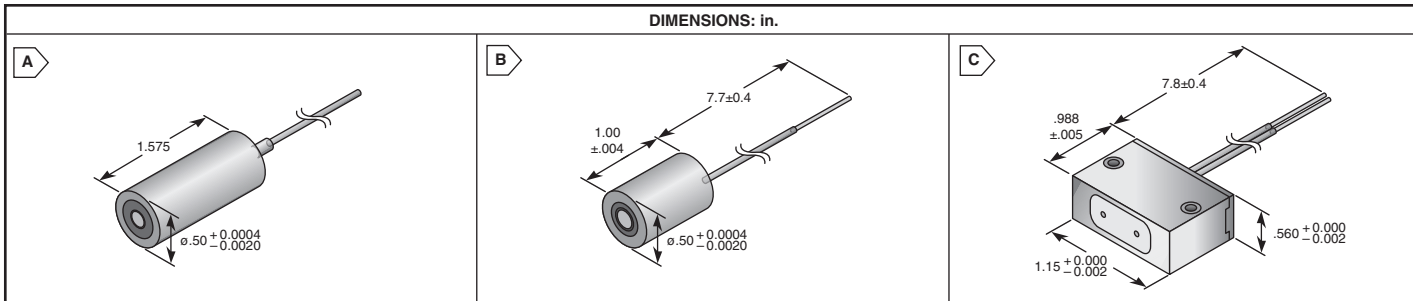

DLC Diode Laser Modules

DLC STANDARD LASER MODULES

- Voltage Required: 5.0VDC (regulated)
- Wire Leads: 7in. long; (+) red, (-) black
- Line Width: 1mm (nominal)
- Emissions Indicator: Green LED
- Internal Electronics: Static, Surge and Reverse Polarity Protected
- Mechanical Axis Alignment to Optic Axis: 1/4 degree (1/2 angle)
- Anodized Aircraft Aluminum
- Warranty: Limited 2 year

MOUSER STOCK NO.	DLC Part No.	Fig.	Wavelength (nm)	1/2 Angle Beam Divergence (mrad)	Output Power (mW)	Laser Class	Typical Operating Current (mA)	Max. Operating Current (mA)	Beam Size @ Exit Aperture	Price Each	
										1	5
Elliptical Beams											
543-211122-0001	211122-0001	A	635	.67 x 17	0.97	II	55	85	5.0mm x 1.2mm	169.00	156.94
543-2111A2-0001	2111A2-0001	A	635	.67 x 17	4.2	IIIa	60	90	5.0mm x 1.2mm	169.00	156.94
543-2111B2-0004	2111B2-0004	A	635	.67 x 17	8.2	IIIb	65	95	5.0mm x 1.2mm	238.00	222.11
543-2111B2-0006	2111B2-0006	A	635	.67 x 17	12.4	IIIb	80	110	5.0mm x 1.2mm	391.00	364.42
543-281122-0002	281122-0002	A	650	.67 x 17	0.97	II	35	65	5.0mm x 1.2mm	114.00	106.40
543-2218A2-0005	2218A2-0005	A	650	.67 x 17	4.2	IIIa	40	70	5.0mm x 1.2mm	114.00	106.40
Round Beams											
543-211222-0002	211222-0002	B	635	0.25	0.97	II	55	85	3.0mm	189.00	175.56
543-2112A2-0002	2112A2-0002	B	635	0.25	2.1	IIIa	65	95	3.0mm	258.00	240.73
543-2112B2-0001	2112B2-0001	B	635	0.25	3.1	IIIa	75	110	3.0mm	411.00	383.04
543-281222-0001	281222-0001	B	650	0.25	0.97	II	40	70	3.0mm	134.00	125.02

DLC CROSS HAIR GENERATOR MODULES

- Voltage Required: 5.0VDC (regulated)
- Line Width (nominal)
- Standard Unit: 1mm (to 4' distance)
- Long Range Unit: 1mm (to 15' distance)
- Emissions Indicator: Red LED
- Internal Electronics: Static, Surge and Reverse Polarity Protected
- Wire Leads: 7in. long, (+) red, (-) black
- Anodized Aircraft Aluminum
- Warranty: Limited 2 year